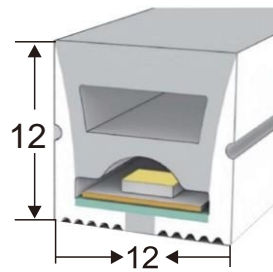

LWTG1010-2

Lighting Direction 3 Sides Top Lighting

PCB Width(mm) 5/6

Weight(g/m) 116

Section size(mm) 10*10

Beam angle 180°

Aluminum Profile size

End cap with hole End cap no hole Aluminum Clip Aluminum Profile Flexible Profile

LWTG1010-3

Lighting Direction Top Lighting

PCB Width(mm) 5

Weight(g/m) 90

Section size(mm) 10*10

Beam angle 120°

Aluminum Profile size

End cap with hole End cap no hole Aluminum Clip Aluminum Profile Flexible Profile

LWTG1010-4

Lighting Direction	Side Lighting
PCB Width(mm)	6
Weight(g/m)	84
Section size(mm)	10*10
Beam angle	120°
Aluminum Profile size	

LWTG1212-1

Lighting Direction	Top Lighting
PCB Width(mm)	8
Weight(g/m)	138
Section size(mm)	12*12
Beam angle	120°
Aluminum Profile size	