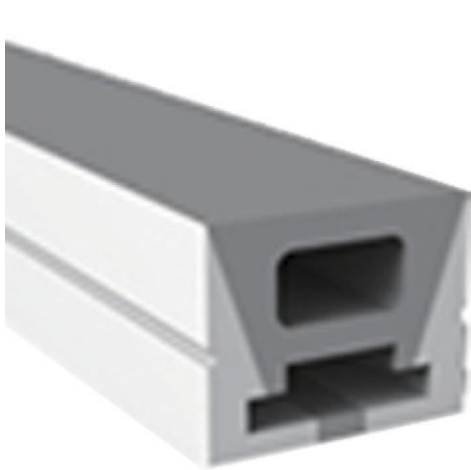

Section size(mm) 15*15

Beam angle 120°

Aluminum Profile size 

End cap with hole End cap no hole Aluminum Clip

LWTG1614-1

Lighting Direction	Top Lighting
PCB Width(mm)	10
Weight(g/m)	210
Section size(mm)	16*14
Beam angle	120°
Aluminum Profile size	

End cap with hole End cap no hole Aluminum Clip Flexible Profile

LWTG1616-1

Lighting Direction	Top Lighting
PCB Width(mm)	10/12
Weight(g/m)	238
Section size(mm)	16*16
Beam angle	120°
Aluminum Profile size	