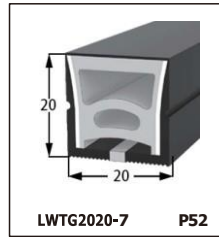

LED SILICONE NEON STRIP

CONTENTS

CONTENTS

CONTENTS

CONTENTS

LWTG1105-1

Lighting Direction	Top Lighting
PCB Width(mm)	8
Weight(g/m)	50
Section size(mm)	5*11
Beam angle	120°

End cap with hole End cap no hole Plastic Clip

LWTG1305-1

Lighting Direction	Top Lighting
PCB Width(mm)	10
Weight(g/m)	56
Section size(mm)	5*13
Beam angle	120°

End cap with hole End cap no hole Plastic Clip

LWTG1505-1

Lighting Direction	Top Lighting
PCB Width(mm)	12
Weight(g/m)	61
Section size(mm)	5*15
Beam angle	120°

LWTG0606-1

Lighting Direction	Top Lighting
PCB Width(mm)	3
Weight(g/m)	42
Section size(mm)	6*6
Beam angle	180°

LWTG0808-1

Lighting Direction	Top Lighting
PCB Width(mm)	5
Weight(g/m)	56
Section size(mm)	8*0
Beam angle	120°
Aluminum Profile size	