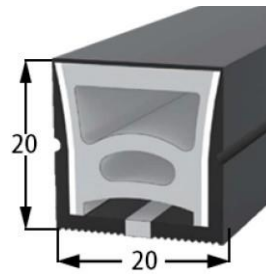

LWTG2020-7