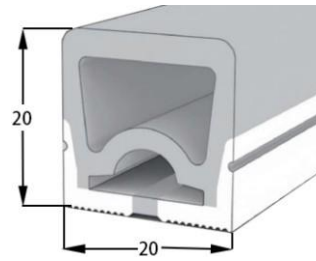

LWTG2014-1

Lighting Direction Top Lighting

PCB Width(mm) 10/12

Weight(g/m) 255

Section size(mm) 20*14

Beam angle 180°

Aluminum Profile size 

LWTG2014-2

Lighting Direction 3 sidesTop Lighting

PCB Width(mm) 10/12

Weight(g/m) 251

Section size(mm) 20*14

Beam angle 180°

Aluminum Profile size 

LWTG2014-3

Lighting Direction	Top Lighting
PCB Width(mm)	10
Weight(g/m)	183
Section size(mm)	20*14
Beam angle	120°
Aluminum Profile size	

LWTG2020-1

Lighting Direction	Top Lighting
PCB Width(mm)	10/12
Weight(g/m)	348
Section size(mm)	20*20
Beam angle	180°
Aluminum Profile size	

LWTG2020-2

Lighting Direction 3 sides Top Lighting

PCB Width(mm) 10/12

Weight(g/m) 295

Section size(mm) 20*20

Beam angle 180°

Aluminum Profile size

End cap with hole End cap no hole Aluminum Clip Aluminum Profile Flexible Profile

LWTG2020-3

Lighting Direction Top Lighting

PCB Width(mm) 10/12