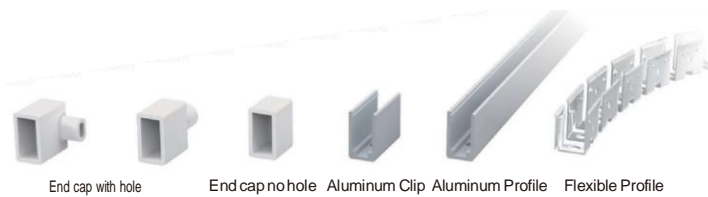

LWTG0613-1

Lighting Direction Side Lighting

PCB Width(mm) 8

Weight(g/m) 79

Section size(mm) 6*13

Beam angle 180°

Aluminum Profile size

LWTG0616-1