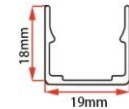

Section size(mm) 15*15

Beam angle 120°

Aluminum Profile size 

End cap with hole End cap no hole Aluminum Clip

LWTG1614-1

Lighting Direction	Top Lighting
PCB Width(mm)	10
Weight(g/m)	210
Section size(mm)	16*14
Beam angle	120°
Aluminum Profile size	

End cap with hole End cap no hole Aluminum Clip Flexible Profile

LWTG1616-1

Lighting Direction	Top Lighting
PCB Width(mm)	10/12
Weight(g/m)	238
Section size(mm)	16*16
Beam angle	120°
Aluminum Profile size	

End cap with hole End cap no hole Aluminum Clip Aluminum Profile Flexible Profile

LWTG1616-2

Lighting Direction Top Lighting

PCB Width(mm) 10

Weight(g/m) 192

Section size(mm) 16*16

Beam angle 120°

Aluminum Profile size

End cap with hole End cap no hole Aluminum Clip Aluminum Profile Flexible Profile

LWTG1616-3

Lighting Direction Side Lighting

PCB Width(mm) 10

Weight(g/m) 259

Section size(mm) 16*16

Beam angle 120°

Aluminum Profile size