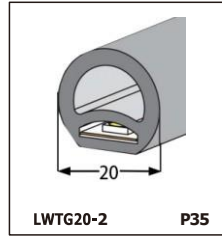

LED SILICONE NEON STRIP

CONTENTS

CONTENTS

CONTENTS

CONTENTS

LWTG1105-1

Lighting Direction	Top Lighting
PCB Width(mm)	8
Weight(g/m)	50
Section size(mm)	5*11
Beam angle	120°

End cap with hole End cap no hole Plastic Clip

LWTG1305-1

Lighting Direction	Top Lighting
PCB Width(mm)	10
Weight(g/m)	56
Section size(mm)	5*13
Beam angle	120°

End cap with hole End cap no hole Plastic Clip

LWTG1505-1

Lighting Direction	Top Lighting
PCB Width(mm)	12
Weight(g/m)	61
Section size(mm)	5*15
Beam angle	120°

LWTG0606-1

Lighting Direction	Top Lighting
PCB Width(mm)	3
Weight(g/m)	42
Section size(mm)	6*6
Beam angle	180°

LWTG0808-1

Lighting Direction	Top Lighting
PCB Width(mm)	5
Weight(g/m)	56
Section size(mm)	8*0
Beam angle	120°
Aluminum Profile size	

End cap no hole End cap with hole Aluminum Clip

LWTG1010-1

Lighting Direction	Top Lighting
PCB Width(mm)	5/6
Weight(g/m)	112
Section size(mm)	10*10
Beam angle	120°
Aluminum Profile size	

End cap with hole End cap no hole Aluminum Clip Aluminum Profile Flexible Profile