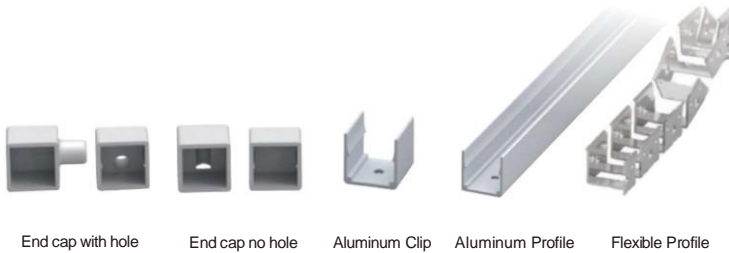

End cap with hole End cap no hole Aluminum Clip Aluminum Profile Flexible Profile

LWTG1616-3

Lighting Direction Side Lighting

PCB Width(mm) 10

Weight(g/m) 259

Section size(mm) 16*16

Beam angle 120°

Aluminum Profile size

End cap with hole End cap no hole Aluminum Clip Aluminum Profile Flexible Profile

LWTG1616-4

Lighting Direction 3 sides Top Lighting

PCB Width(mm) 10

Weight(g/m) 198

Section size(mm) 16*16

Beam angle 180°

Aluminum Profile size

End cap with hole

End cap no hole

Aluminum Clip

Aluminum Profile

Flexible Profile

LWTG1617-1

Lighting Direction Side Lighting

PCB Width(mm) 12