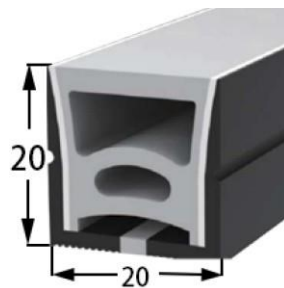

LWTG2020-6