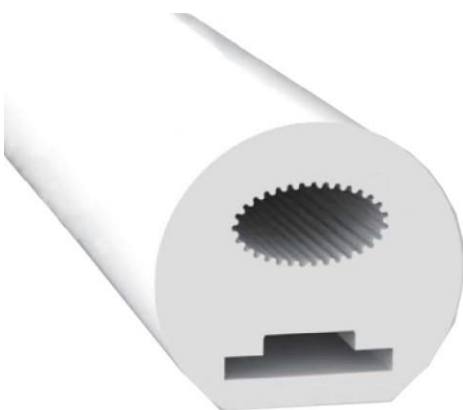

LWTG1513-1

Lighting Direction	Top Lighting
PCB Width(mm)	10
Weight(g/m)	143
Section size(mm)	13*15
Beam angle	180°

LWTG13-1

Lighting Direction	Top Lighting
PCB Width(mm)	5
Weight(g/m)	136
Section size(mm)	∅13
Beam angle	270°

End cap with hole

End cap no hole

Plastic clip

LWTG20-1

Lighting Direction	Top Lighting
PCB Width(mm)	10
Weight(g/m)	320
Section size(mm)	∅20
Beam angle	270°

End cap with hole

End cap no hole

Plastic clip