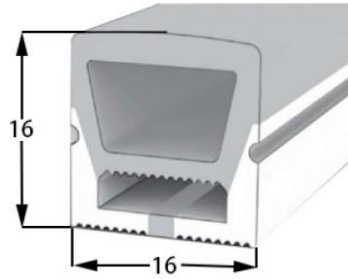

End cap with hole End cap no hole Aluminum Clip Aluminum Profile Flexible Profile

LWTG1616-2

Lighting Direction Top Lighting

PCB Width(mm) 10

Weight(g/m) 192

Section size(mm) 16*16

Beam angle 120°

Aluminum Profile size

End cap with hole End cap no hole Aluminum Clip Aluminum Profile Flexible Profile

LWTG1616-3

Lighting Direction Side Lighting

PCB Width(mm) 10

Weight(g/m) 259

Section size(mm) 16*16

Beam angle 120°

Aluminum Profile size

End cap with hole End cap no hole Aluminum Clip Aluminum Profile Flexible Profile

LWTG1616-4

Lighting Direction 3 sides Top Lighting

PCB Width(mm) 10

Weight(g/m) 198

Section size(mm) 16*16

Beam angle 180°

Aluminum Profile size