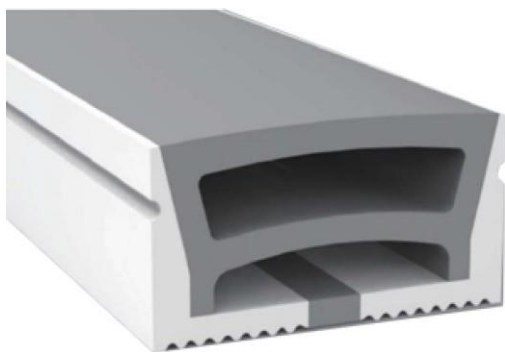

PCB Width(mm) Top View 8/Side View 10

Weight(g/m) 297

Section size(mm) 20*20

Beam angle 120°

Aluminum Profile size 

LWTG2010-1

Lighting Direction Top Lighting

PCB Width(mm) 10/12