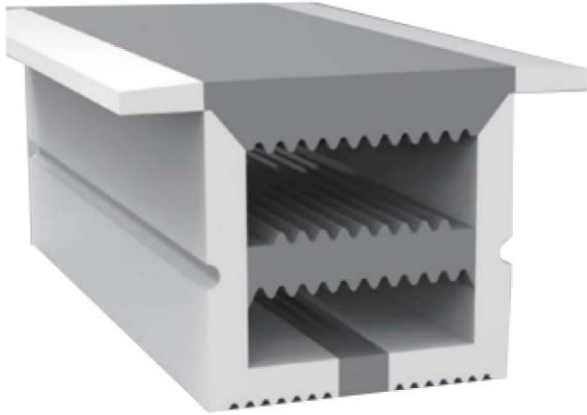

LWTG1212-5

Lighting Direction   Top Lighting

PCB Width(mm)   8

Weight(g/m)   132

Section size(mm)   12*11

Beam angle   120°

Aluminum Profile size