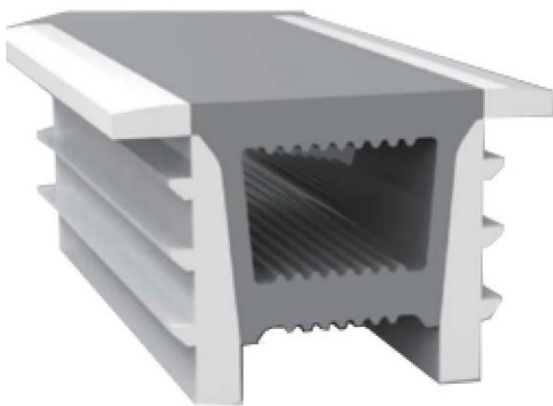

Section size(mm) 10*9

Beam angle 120°

Aluminum Profile size

Aluminum Clip

Aluminum Profile

Flexible Profile

LWTG1212-7

Lighting Direction Top Lighting