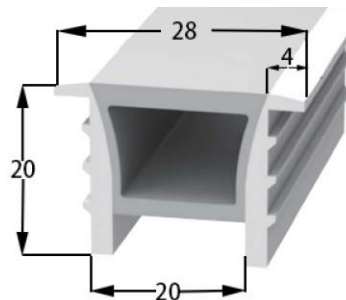

LWTG2020-8