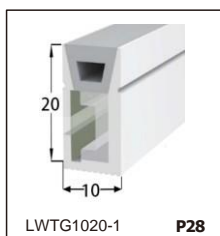

LED SILICONE NEON STRIP

CONTENTS

CONTENTS

CONTENTS

CONTENTS

LWTG1105-1

Lighting Direction	Top Lighting
PCB Width(mm)	8
Weight(g/m)	50
Section size(mm)	5*11
Beam angle	120°

End cap with hole End cap no hole Plastic Clip

LWTG1305-1

Lighting Direction	Top Lighting
PCB Width(mm)	10
Weight(g/m)	56
Section size(mm)	5*13
Beam angle	120°

End cap with hole End cap no hole Plastic Clip

LWTG1505-1

Lighting Direction	Top Lighting
PCB Width(mm)	12
Weight(g/m)	61
Section size(mm)	5*15
Beam angle	120°