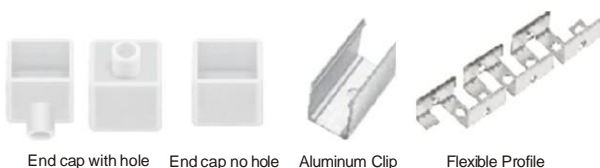

LWTG1212-2

Lighting Direction 3 Sides Top Lighting

PCB Width(mm) 8

Weight(g/m) 125

Section size(mm) 12*12

Beam angle 180°

Aluminum Profile size

LWTG1212-3

Lighting Direction Top Lighting

PCB Width(mm) 8

Weight(g/m) 114

Section size(mm) 12*12

Beam angle 120°

Aluminum Profile size

LWTG1212-4

Lighting Direction	Side Lighting
PCB Width(mm)	5
Weight(g/m)	166
Section size(mm)	12*12
Beam angle	120°
Aluminum Profile size	

LWTG1212-8

Lighting Direction	Side Lighting
PCB Width(mm)	8
Weight(g/m)	135
Section size(mm)	12*12
Beam angle	120°
Aluminum Profile size	

LWTG1215-1

Lighting Direction	Side Lighting
PCB Width(mm)	8
Weight(g/m)	180
Section size(mm)	12*15
Beam angle	120°
Aluminum Profile size	