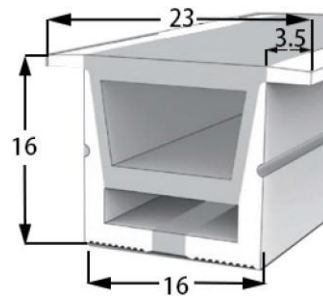

Section size(mm) 12*11

Beam angle 120°

Aluminum Profile size

Aluminum Clip

Aluminum Profile

Flexible Profile

LWTG1616-5

Lighting Direction Top Lighting

PCB Width(mm) 10

Weight(g/m) 186

Section size(mm) 16*15

Beam angle 120°

Aluminum Profile size

Aluminum Clip

Aluminum Profile

Flexible Profile