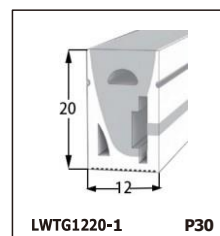

LED SILICONE NEON STRIP

CONTENTS

CONTENTS

CONTENTS

CONTENTS

LWTG1105-1

Lighting Direction	Top Lighting
PCB Width(mm)	8
Weight(g/m)	50
Section size(mm)	5*11
Beam angle	120°

End cap with hole End cap no hole Plastic Clip

LWTG1305-1

Lighting Direction	Top Lighting
PCB Width(mm)	10
Weight(g/m)	56
Section size(mm)	5*13
Beam angle	120°

End cap with hole End cap no hole Plastic Clip

LWTG1505-1

Lighting Direction	Top Lighting
PCB Width(mm)	12
Weight(g/m)	61
Section size(mm)	5*15
Beam angle	120°

LWTG0606-1

Lighting Direction	Top Lighting
PCB Width(mm)	3
Weight(g/m)	42
Section size(mm)	6*6
Beam angle	180°

LWTG0808-1

Lighting Direction	Top Lighting
PCB Width(mm)	5
Weight(g/m)	56
Section size(mm)	8*0
Beam angle	120°
Aluminum Profile size	