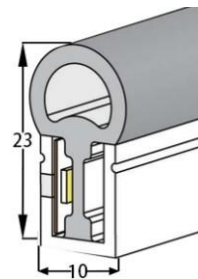

Lighting Direction	Side Lighting
PCB Width(mm)	8
Weight(g/m)	131
Section size(mm)	8*17
Beam angle	270°
Aluminum Profile size	

End cap with hole End cap no hole Aluminum Clip Aluminum Profile Flexible Profile

LWTG1018-1

Lighting Direction 3 side Top Lighting

PCB Width(mm) 10

Weight(g/m) 195

Section size(mm) 10*18

Beam angle 180°

Aluminum Profile size

LWTG1020-1

Lighting Direction Side Lighting

PCB Width(mm) 10

Weight(g/m) 213

Section size(mm) 10*20

Beam angle 120°

LWTG1023-1

Lighting Direction	Side Lighting
PCB Width(mm)	10
Weight(g/m)	272
Section size(mm)	10*23
Beam angle	270°
Aluminum Profile size	

LWTG1023-2

Lighting Direction	Side Lighting
PCB Width(mm)	10
Weight(g/m)	196
Section size(mm)	10*23
Beam angle	270°
Aluminum Profile size	

LWTG1220-1

Lighting Direction Side Lighting

PCB Width(mm) 10

Weight(g/m) 248