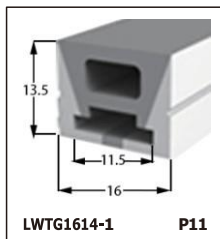

LED SILICONE NEON STRIP

CONTENTS

CONTENTS

CONTENTS

CONTENTS

LWTG1105-1

Lighting Direction	Top Lighting
PCB Width(mm)	8
Weight(g/m)	50
Section size(mm)	5*11
Beam angle	120°

End cap with hole End cap no hole Plastic Clip

LWTG1305-1

Lighting Direction	Top Lighting
PCB Width(mm)	10
Weight(g/m)	56
Section size(mm)	5*13
Beam angle	120°

End cap with hole End cap no hole Plastic Clip

LWTG1505-1

Lighting Direction	Top Lighting
PCB Width(mm)	12
Weight(g/m)	61
Section size(mm)	5*15
Beam angle	120°