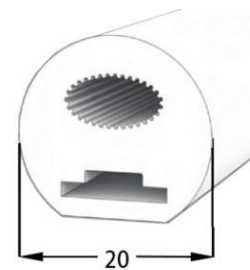

Lighting Direction 3 sides Top Lighting

PCB Width(mm) 10

Weight(g/m) 320

Section size(mm) 15*25

Beam angle 180°

LWTG1313-1

Lighting Direction	Top Lighting
PCB Width(mm)	8
Weight(g/m)	142
Section size(mm)	13*13
Beam angle	180°

LWTG1513-1

Lighting Direction	Top Lighting
PCB Width(mm)	10
Weight(g/m)	143
Section size(mm)	13*15
Beam angle	180°

LWTG13-1

Lighting Direction	Top Lighting
PCB Width(mm)	5
Weight(g/m)	136
Section size(mm)	∅13
Beam angle	270°

End cap with hole

End cap no hole

Plastic clip

LWTG20-1

Lighting Direction	Top Lighting
PCB Width(mm)	10
Weight(g/m)	320
Section size(mm)	∅20
Beam angle	270°

End cap with hole

End cap no hole

Plastic clip

LWTG20-2

Lighting Direction	Top Lighting
PCB Width(mm)	10
Weight(g/m)	241
Section size(mm)	ø20
Beam angle	270°

LWTG13-2

Lighting Direction	360°
PCB Width(mm)	double-sided 4/5
Weight(g/m)	145
Section size(mm)	ø13
Beam angle	360°