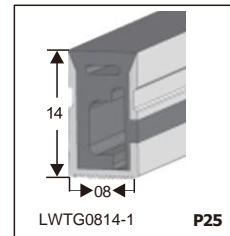

LED SILICONE NEON STRIP

CONTENTS

CONTENTS

CONTENTS

CONTENTS

LWTG1105-1

Lighting Direction	Top Lighting
PCB Width(mm)	8
Weight(g/m)	50
Section size(mm)	5*11
Beam angle	120°

End cap with hole End cap no hole Plastic Clip

LWTG1305-1

Lighting Direction	Top Lighting
PCB Width(mm)	10
Weight(g/m)	56
Section size(mm)	5*13
Beam angle	120°

End cap with hole End cap no hole Plastic Clip

LWTG1505-1

Lighting Direction	Top Lighting
PCB Width(mm)	12
Weight(g/m)	61
Section size(mm)	5*15
Beam angle	120°

LWTG0606-1

Lighting Direction	Top Lighting
PCB Width(mm)	3
Weight(g/m)	42
Section size(mm)	6*6
Beam angle	180°

LWTG0808-1

Lighting Direction	Top Lighting
PCB Width(mm)	5
Weight(g/m)	56
Section size(mm)	8*0
Beam angle	120°
Aluminum Profile size	