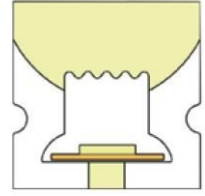

LWTG1305-1

Lighting Direction	Top Lighting
PCB Width(mm)	10
Weight(g/m)	56
Section size(mm)	5*13
Beam angle	120°

End cap with hole End cap no hole Plastic Clip

LWTG1505-1

Lighting Direction	Top Lighting
PCB Width(mm)	12
Weight(g/m)	61
Section size(mm)	5*15
Beam angle	120°

LWTG0606-1

Lighting Direction	Top Lighting
PCB Width(mm)	3
Weight(g/m)	42
Section size(mm)	6*6
Beam angle	180°

LWTG0808-1

Lighting Direction	Top Lighting
PCB Width(mm)	5
Weight(g/m)	56
Section size(mm)	8*0
Beam angle	120°
Aluminum Profile size	

End cap no hole End cap with hole Aluminum Clip

LWTG1010-1

Lighting Direction	Top Lighting
PCB Width(mm)	5/6
Weight(g/m)	112
Section size(mm)	10*10
Beam angle	120°
Aluminum Profile size	

End cap with hole End cap no hole Aluminum Clip Aluminum Profile Flexible Profile

LWTG1010-2

Lighting Direction 3 Sides Top Lighting

PCB Width(mm) 5/6

Weight(g/m) 116

Section size(mm) 10*10

Beam angle 180°

Aluminum Profile size

End cap with hole End cap no hole Aluminum Clip Aluminum Profile Flexible Profile