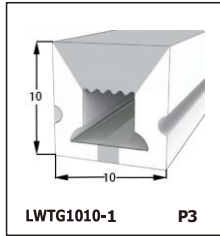

LED SILICONE NEON STRIP

CONTENTS

CONTENTS

CONTENTS

CONTENTS

LWTG1105-1

Lighting Direction	Top Lighting
PCB Width(mm)	8
Weight(g/m)	50
Section size(mm)	5*11
Beam angle	120°

End cap with hole End cap no hole Plastic Clip

LWTG1305-1

Lighting Direction	Top Lighting
PCB Width(mm)	10
Weight(g/m)	56
Section size(mm)	5*13
Beam angle	120°

End cap with hole End cap no hole Plastic Clip

LWTG1505-1

Lighting Direction	Top Lighting
PCB Width(mm)	12
Weight(g/m)	61
Section size(mm)	5*15
Beam angle	120°

LWTG0606-1

Lighting Direction	Top Lighting
PCB Width(mm)	3
Weight(g/m)	42
Section size(mm)	6*6
Beam angle	180°

LWTG0808-1

Lighting Direction	Top Lighting
PCB Width(mm)	5
Weight(g/m)	56
Section size(mm)	8*0
Beam angle	120°
Aluminum Profile size	