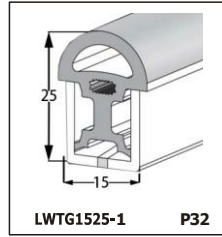

LED SILICONE NEON STRIP

CONTENTS

CONTENTS

CONTENTS

CONTENTS

LWTG1105-1

Lighting Direction	Top Lighting
PCB Width(mm)	8
Weight(g/m)	50
Section size(mm)	5*11
Beam angle	120°

End cap with hole End cap no hole Plastic Clip

LWTG1305-1

Lighting Direction	Top Lighting
PCB Width(mm)	10
Weight(g/m)	56
Section size(mm)	5*13
Beam angle	120°

End cap with hole End cap no hole Plastic Clip

LWTG1505-1

Lighting Direction	Top Lighting
PCB Width(mm)	12
Weight(g/m)	61
Section size(mm)	5*15
Beam angle	120°

LWTG0606-1

Lighting Direction	Top Lighting
PCB Width(mm)	3
Weight(g/m)	42
Section size(mm)	6*6
Beam angle	180°

LWTG0808-1

Lighting Direction	Top Lighting
PCB Width(mm)	5
Weight(g/m)	56
Section size(mm)	8*0
Beam angle	120°
Aluminum Profile size	