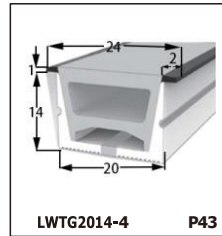

LED SILICONE NEON STRIP

CONTENTS

CONTENTS

CONTENTS

CONTENTS

LWTG1105-1

Lighting Direction	Top Lighting
PCB Width(mm)	8
Weight(g/m)	50
Section size(mm)	5*11
Beam angle	120°

End cap with hole End cap no hole Plastic Clip

LWTG1305-1

Lighting Direction	Top Lighting
PCB Width(mm)	10
Weight(g/m)	56
Section size(mm)	5*13
Beam angle	120°

End cap with hole End cap no hole Plastic Clip

LWTG1505-1

Lighting Direction	Top Lighting
PCB Width(mm)	12
Weight(g/m)	61
Section size(mm)	5*15
Beam angle	120°

LWTG0606-1

Lighting Direction	Top Lighting
PCB Width(mm)	3
Weight(g/m)	42
Section size(mm)	6*6
Beam angle	180°

LWTG0808-1

Lighting Direction	Top Lighting
PCB Width(mm)	5
Weight(g/m)	56
Section size(mm)	8*0
Beam angle	120°
Aluminum Profile size	