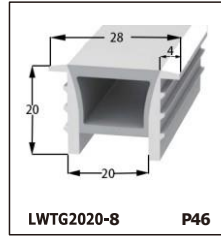

LED SILICONE NEON STRIP

CONTENTS

CONTENTS

CONTENTS

CONTENTS

LWTG1105-1

Lighting Direction	Top Lighting
PCB Width(mm)	8
Weight(g/m)	50
Section size(mm)	5*11
Beam angle	120°

End cap with hole End cap no hole Plastic Clip

LWTG1305-1

Lighting Direction	Top Lighting
PCB Width(mm)	10
Weight(g/m)	56
Section size(mm)	5*13
Beam angle	120°

End cap with hole End cap no hole Plastic Clip

LWTG1505-1

Lighting Direction	Top Lighting
PCB Width(mm)	12
Weight(g/m)	61
Section size(mm)	5*15
Beam angle	120°

LWTG0606-1

Lighting Direction	Top Lighting
PCB Width(mm)	3
Weight(g/m)	42
Section size(mm)	6*6
Beam angle	180°

LWTG0808-1

Lighting Direction	Top Lighting
PCB Width(mm)	5
Weight(g/m)	56
Section size(mm)	8*0
Beam angle	120°
Aluminum Profile size	