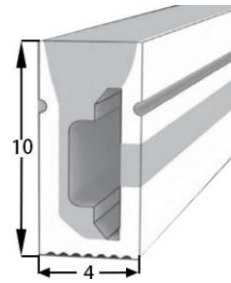

Weight(g/m) 657

Section size(mm) 40*25

Beam angle 120°

Aluminum Profile size

End cap with hole End cap no hole Aluminum Clip Aluminum Profile Flexible Profile

LWTG5025-1

Lighting Direction	Top Lighting
PCB Width(mm)	20
Weight(g/m)	860
Section size(mm)	50*25
Beam angle	120°
Aluminum Profile size	

LWTG7030-1

Lighting Direction	Top Lighting
PCB Width(mm)	30
Weight(g/m)	1339
Section size(mm)	70*30
Beam angle	120°
Aluminum Profile size	

LWTG10030-1

Lighting Direction	Top Lighting
PCB Width(mm)	20X2
Weight(g/m)	1836
Section size(mm)	100*30
Beam angle	120°
Aluminum Profile size	

End cap with hole End cap no hole Aluminum Clip Aluminum Profile Flexible Profile

LWTG0408-1

Lighting Direction	Side Lighting
PCB Width(mm)	5
Weight(g/m)	30
Section size(mm)	4*8
Beam angle	120°

End cap with hole End cap no hole

LWTG0410-1

Lighting Direction Side Lighting

PCB Width(mm) 5/6

Weight(g/m) 47

Section size(mm) 4*10

Beam angle 120°

Aluminum Profile size

End cap with hole End cap no hole Aluminum Clip Aluminum Profile Flexible Profile