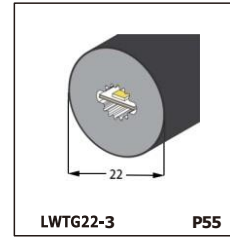

LED SILICONE NEON STRIP

CONTENTS

CONTENTS

CONTENTS

CONTENTS

LWTG1105-1

Lighting Direction	Top Lighting
PCB Width(mm)	8
Weight(g/m)	50
Section size(mm)	5*11
Beam angle	120°

End cap with hole End cap no hole Plastic Clip

LWTG1305-1

Lighting Direction	Top Lighting
PCB Width(mm)	10
Weight(g/m)	56
Section size(mm)	5*13
Beam angle	120°

End cap with hole End cap no hole Plastic Clip

LWTG1505-1

Lighting Direction	Top Lighting
PCB Width(mm)	12
Weight(g/m)	61
Section size(mm)	5*15
Beam angle	120°

LWTG0606-1

Lighting Direction	Top Lighting
PCB Width(mm)	3
Weight(g/m)	42
Section size(mm)	6*6
Beam angle	180°

LWTG0808-1

Lighting Direction	Top Lighting
PCB Width(mm)	5
Weight(g/m)	56
Section size(mm)	8*0
Beam angle	120°
Aluminum Profile size	