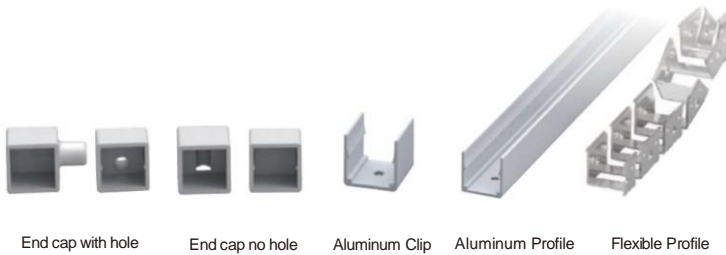

End cap with hole End cap no hole Aluminum Clip Flexible Profile

LWTG1616-1

Lighting Direction	Top Lighting
PCB Width(mm)	10/12
Weight(g/m)	238
Section size(mm)	16*16
Beam angle	120°
Aluminum Profile size	

End cap with hole End cap no hole Aluminum Clip Aluminum Profile Flexible Profile

LWTG1616-2

Lighting Direction Top Lighting

PCB Width(mm) 10

Weight(g/m) 192

Section size(mm) 16*16

Beam angle 120°

Aluminum Profile size

End cap with hole End cap no hole Aluminum Clip Aluminum Profile Flexible Profile

LWTG1616-3

Lighting Direction Side Lighting

PCB Width(mm) 10

Weight(g/m) 259

Section size(mm) 16*16

Beam angle 120°

Aluminum Profile size