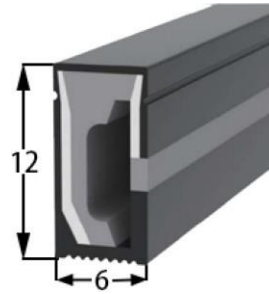

LWTG0612-3

Lighting Direction   Side Lighting

PCB Width(mm)   8

Weight(g/m)   72

Section size(mm)   6*12

Beam angle   120°

Aluminum Profile size