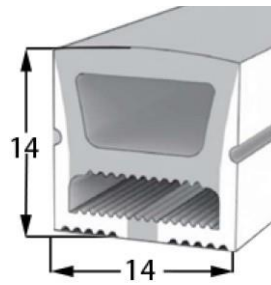

Lighting Direction Top Lighting

PCB Width(mm) 8

Weight(g/m) 114

Section size(mm) 12*12

Beam angle 120°

Aluminum Profile size

LWTG1212-4

Lighting Direction	Side Lighting
PCB Width(mm)	5
Weight(g/m)	166
Section size(mm)	12*12
Beam angle	120°
Aluminum Profile size	

LWTG1212-8

Lighting Direction	Side Lighting
PCB Width(mm)	8
Weight(g/m)	135
Section size(mm)	12*12
Beam angle	120°
Aluminum Profile size	

LWTG1215-1

Lighting Direction	Side Lighting
PCB Width(mm)	8
Weight(g/m)	180
Section size(mm)	12*15
Beam angle	120°
Aluminum Profile size	

LWTG1414-2

Lighting Direction	3 sides Top Lighting
PCB Width(mm)	10
Weight(g/m)	147
Section size(mm)	14*14
Beam angle	180°
Aluminum Profile size	

LWTG1414-1

Lighting Direction	Top Lighting
PCB Width(mm)	10
Weight(g/m)	145
Section size(mm)	14*14
Beam angle	120°
Aluminum Profile size	