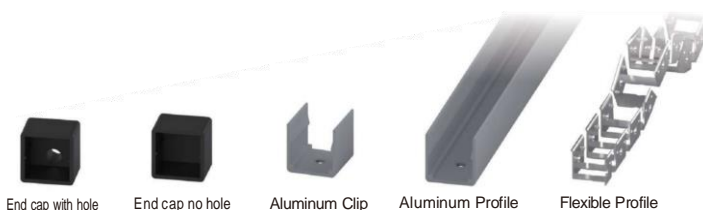

Lighting Direction Top Lighting

PCB Width(mm) 12

Weight(g/m) 302

Section size(mm) 20*20

Beam angle 120°

Aluminum Profile size