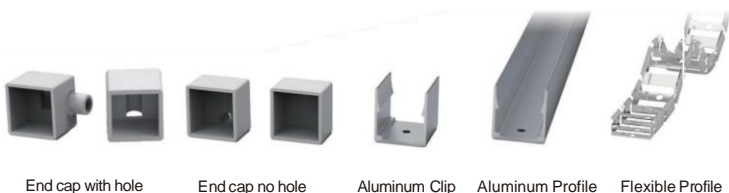

End cap with hole End cap no hole Aluminum Clip Aluminum Profile Flexible Profile

LWTG1616-2

Lighting Direction Top Lighting

PCB Width(mm) 10

Weight(g/m) 192

Section size(mm) 16*16

Beam angle 120°

Aluminum Profile size

End cap with hole End cap no hole Aluminum Clip Aluminum Profile Flexible Profile

LWTG1616-3

Lighting Direction Side Lighting

PCB Width(mm) 10

Weight(g/m) 259

Section size(mm) 16*16

Beam angle 120°

Aluminum Profile size

End cap with hole End cap no hole Aluminum Clip Aluminum Profile Flexible Profile

LWTG1616-4

Lighting Direction 3 sides Top Lighting

PCB Width(mm) 10

Weight(g/m) 198

Section size(mm) 16*16

Beam angle 180°

Aluminum Profile size