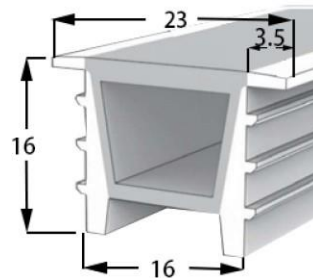

LWTG1616-8