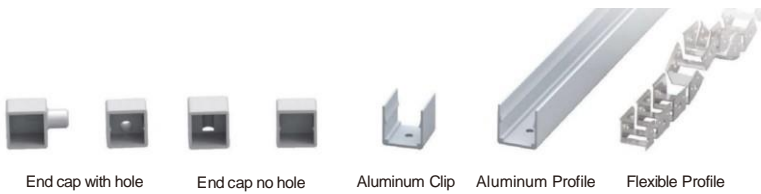

LWTG1010-3

Lighting Direction Top Lighting

PCB Width(mm) 5

Weight(g/m) 90

Section size(mm) 10*10

Beam angle 120°

Aluminum Profile size

End cap with hole End cap no hole Aluminum Clip Aluminum Profile Flexible Profile

LWTG1010-4

Lighting Direction	Side Lighting
PCB Width(mm)	6
Weight(g/m)	84
Section size(mm)	10*10
Beam angle	120°
Aluminum Profile size	

LWTG1212-1

Lighting Direction	Top Lighting
PCB Width(mm)	8
Weight(g/m)	138
Section size(mm)	12*12
Beam angle	120°
Aluminum Profile size	

LWTG1212-2

Lighting Direction 3 Sides Top Lighting

PCB Width(mm) 8

Weight(g/m) 125

Section size(mm) 12*12

Beam angle 180°

Aluminum Profile size

LWTG1212-3

Lighting Direction Top Lighting

PCB Width(mm) 8

Weight(g/m) 114

Section size(mm) 12*12

Beam angle 120°

Aluminum Profile size

LWTG1212-4

Lighting Direction	Side Lighting
PCB Width(mm)	5
Weight(g/m)	166
Section size(mm)	12*12
Beam angle	120°
Aluminum Profile size	