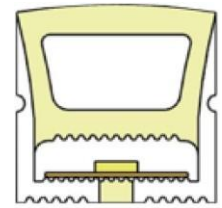

Lighting Direction Top Lighting

PCB Width(mm) 8

Weight(g/m) 114

Section size(mm) 12*12

Beam angle 120°

Aluminum Profile size

LWTG1212-4

Lighting Direction	Side Lighting
PCB Width(mm)	5
Weight(g/m)	166
Section size(mm)	12*12
Beam angle	120°
Aluminum Profile size	

LWTG1212-8

Lighting Direction	Side Lighting
PCB Width(mm)	8
Weight(g/m)	135
Section size(mm)	12*12
Beam angle	120°
Aluminum Profile size	

LWTG1215-1

Lighting Direction	Side Lighting
PCB Width(mm)	8
Weight(g/m)	180
Section size(mm)	12*15
Beam angle	120°
Aluminum Profile size	

LWTG1414-2

Lighting Direction	3 sides Top Lighting
PCB Width(mm)	10
Weight(g/m)	147
Section size(mm)	14*14
Beam angle	180°
Aluminum Profile size	

LWTG1414-1

Lighting Direction	Top Lighting
PCB Width(mm)	10
Weight(g/m)	145
Section size(mm)	14*14
Beam angle	120°
Aluminum Profile size	