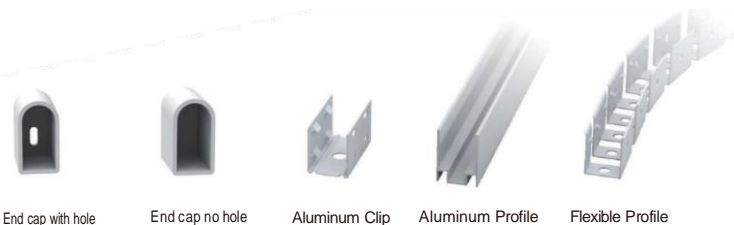

Aluminum Profile

LWTG0815-1

Lighting Direction	Side Lighting
PCB Width(mm)	8
Weight(g/m)	114
Section size(mm)	8*15
Beam angle	180°
Aluminum Profile size	

LWTG0816-1

Lighting Direction	Side Lighting
PCB Width(mm)	8
Weight(g/m)	112
Section size(mm)	8*16
Beam angle	180°
Aluminum Profile size	