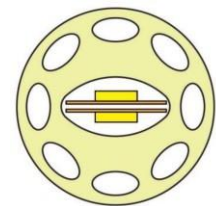

LWTG22-2

Lighting Direction	360°
PCB Width(mm)	double-sided 8/10
Weight(g/m)	327
Section size(mm)	∅ 22
Beam angle	360°