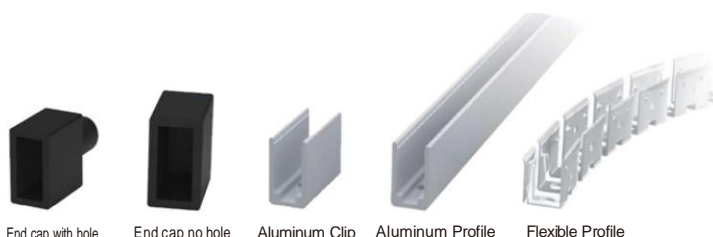

End cap no hole

Aluminum Clip

Aluminum Profile

Flexible Profile

LWTG0616-2

Lighting Direction Side Lighting

PCB Width(mm) 8

Weight(g/m) 87

Section size(mm) 6*16

Beam angle 120°

Aluminum Profile size

End cap with hole

End cap no hole

Aluminum Clip

Aluminum Profile

Flexible Profile