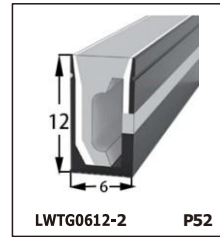

LED SILICONE NEON STRIP

CONTENTS

CONTENTS

CONTENTS

CONTENTS

LWTG1105-1

Lighting Direction	Top Lighting
PCB Width(mm)	8
Weight(g/m)	50
Section size(mm)	5*11
Beam angle	120°

End cap with hole End cap no hole Plastic Clip

LWTG1305-1

Lighting Direction	Top Lighting
PCB Width(mm)	10
Weight(g/m)	56
Section size(mm)	5*13
Beam angle	120°

End cap with hole End cap no hole Plastic Clip

LWTG1505-1

Lighting Direction	Top Lighting
PCB Width(mm)	12
Weight(g/m)	61
Section size(mm)	5*15
Beam angle	120°

LWTG0606-1

Lighting Direction	Top Lighting
PCB Width(mm)	3
Weight(g/m)	42
Section size(mm)	6*6
Beam angle	180°

LWTG0808-1

Lighting Direction	Top Lighting
PCB Width(mm)	5
Weight(g/m)	56
Section size(mm)	8*0
Beam angle	120°
Aluminum Profile size	