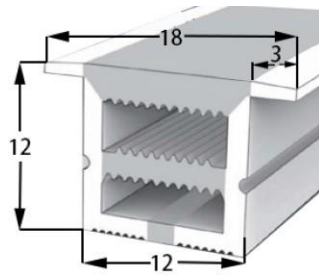

LWTG1212-5

Lighting Direction   Top Lighting

PCB Width(mm)   8

Weight(g/m)   132

Section size(mm)   12*11

Beam angle   120°

Aluminum Profile size