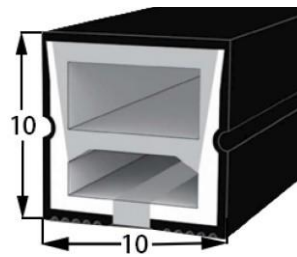

LWTG1010-6