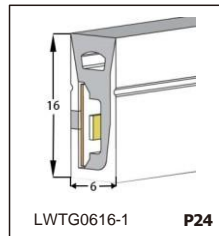

LED SILICONE NEON STRIP

CONTENTS

CONTENTS

CONTENTS

CONTENTS

LWTG1105-1

Lighting Direction	Top Lighting
PCB Width(mm)	8
Weight(g/m)	50
Section size(mm)	5*11
Beam angle	120°

End cap with hole End cap no hole Plastic Clip

LWTG1305-1

Lighting Direction	Top Lighting
PCB Width(mm)	10
Weight(g/m)	56
Section size(mm)	5*13
Beam angle	120°

End cap with hole End cap no hole Plastic Clip

LWTG1505-1

Lighting Direction	Top Lighting
PCB Width(mm)	12
Weight(g/m)	61
Section size(mm)	5*15
Beam angle	120°

LWTG0606-1

Lighting Direction	Top Lighting
PCB Width(mm)	3
Weight(g/m)	42
Section size(mm)	6*6
Beam angle	180°

LWTG0808-1

Lighting Direction	Top Lighting
PCB Width(mm)	5
Weight(g/m)	56
Section size(mm)	8*0
Beam angle	120°
Aluminum Profile size	