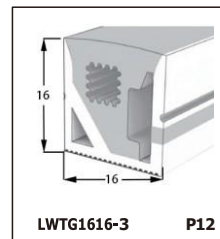

LED SILICONE NEON STRIP

CONTENTS

CONTENTS

CONTENTS

CONTENTS

LWTG1105-1

Lighting Direction	Top Lighting
PCB Width(mm)	8
Weight(g/m)	50
Section size(mm)	5*11
Beam angle	120°

End cap with hole End cap no hole Plastic Clip

LWTG1305-1

Lighting Direction	Top Lighting
PCB Width(mm)	10
Weight(g/m)	56
Section size(mm)	5*13
Beam angle	120°

End cap with hole End cap no hole Plastic Clip

LWTG1505-1

Lighting Direction	Top Lighting
PCB Width(mm)	12
Weight(g/m)	61
Section size(mm)	5*15
Beam angle	120°

LWTG0606-1

Lighting Direction	Top Lighting
PCB Width(mm)	3
Weight(g/m)	42
Section size(mm)	6*6
Beam angle	180°

LWTG0808-1

Lighting Direction	Top Lighting
PCB Width(mm)	5
Weight(g/m)	56
Section size(mm)	8*0
Beam angle	120°
Aluminum Profile size	