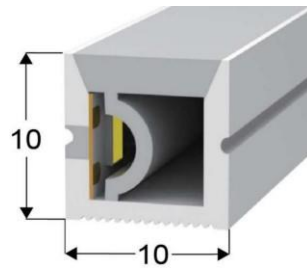

LWTG0606-1

Lighting Direction	Top Lighting
PCB Width(mm)	3
Weight(g/m)	42
Section size(mm)	6*6
Beam angle	180°

LWTG0808-1

Lighting Direction	Top Lighting
PCB Width(mm)	5
Weight(g/m)	56
Section size(mm)	8*0
Beam angle	120°
Aluminum Profile size	

LWTG1010-2

Lighting Direction 3 Sides Top Lighting

PCB Width(mm) 5/6

Weight(g/m) 116

Section size(mm) 10*10

Beam angle 180°

Aluminum Profile size

End cap with hole End cap no hole Aluminum Clip Aluminum Profile Flexible Profile

LWTG1010-3

Lighting Direction Top Lighting

PCB Width(mm) 5

Weight(g/m) 90

Section size(mm) 10*10

Beam angle 120°

Aluminum Profile size

End cap with hole End cap no hole Aluminum Clip Aluminum Profile Flexible Profile

LWTG1010-4

Lighting Direction	Side Lighting
PCB Width(mm)	6
Weight(g/m)	84
Section size(mm)	10*10
Beam angle	120°
Aluminum Profile size	

LWTG1212-1

Lighting Direction	Top Lighting
PCB Width(mm)	8
Weight(g/m)	138
Section size(mm)	12*12
Beam angle	120°
Aluminum Profile size	