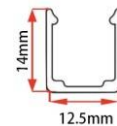

Aluminum Profile

LWTG0815-1

Lighting Direction	Side Lighting
PCB Width(mm)	8
Weight(g/m)	114
Section size(mm)	8*15
Beam angle	180°
Aluminum Profile size	

LWTG0816-1

Lighting Direction	Side Lighting
PCB Width(mm)	8
Weight(g/m)	112
Section size(mm)	8*16
Beam angle	180°
Aluminum Profile size	

Lighting Direction	Side Lighting
PCB Width(mm)	8
Weight(g/m)	131
Section size(mm)	8*17
Beam angle	270°
Aluminum Profile size	

End cap with hole End cap no hole Aluminum Clip Aluminum Profile Flexible Profile

LWTG1018-1

Lighting Direction 3 side Top Lighting

PCB Width(mm) 10

Weight(g/m) 195

Section size(mm) 10*18

Beam angle 180°

Aluminum Profile size

LWTG1020-1

Lighting Direction Side Lighting

PCB Width(mm) 10

Weight(g/m) 213

Section size(mm) 10*20

Beam angle 120°

LWTG1023-1

Lighting Direction	Side Lighting
PCB Width(mm)	10
Weight(g/m)	272
Section size(mm)	10*23
Beam angle	270°
Aluminum Profile size	