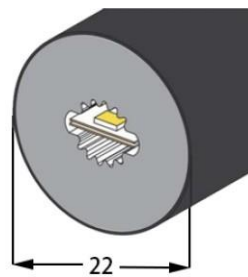

LWTG22-3

Lighting Direction	360°
PCB Width(mm)	double-sided 8
Weight(g/m)	397
Section size(mm)	∅22
Beam angle	360°