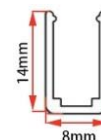

LWTG0613-1

Lighting Direction Side Lighting

PCB Width(mm) 8

Weight(g/m) 79

Section size(mm) 6*13

Beam angle 180°

Aluminum Profile size

LWTG0616-1

Lighting Direction Side Lighting

PCB Width(mm) 8

Weight(g/m) 89

Section size(mm) 6*16

Beam angle 120°

Aluminum Profile size

WTG0616-4

Lighting Direction	Side Lighting
PCB Width(mm)	8
Weight(g/m)	90
Section size(mm)	6*16

End cap with hole

End cap no hole

LWTG0814-1

Lighting Direction	Side Lighting
PCB Width(mm)	8
Weight(g/m)	145
Section size(mm)	8*14
Beam angle	120°
Aluminum Profile size	

End cap with hole

End cap no hole

Aluminum Clip

Aluminum Profile

LWTG0815-1

Lighting Direction	Side Lighting
PCB Width(mm)	8
Weight(g/m)	114
Section size(mm)	8*15
Beam angle	180°
Aluminum Profile size	

LWTG0816-1

Lighting Direction	Side Lighting
PCB Width(mm)	8
Weight(g/m)	112
Section size(mm)	8*16
Beam angle	180°
Aluminum Profile size	