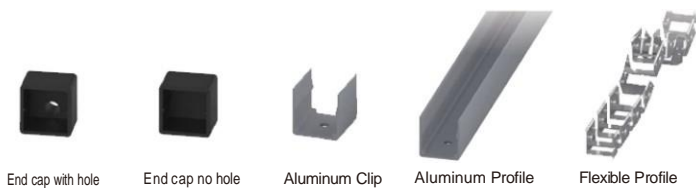

Lighting Direction	Top Lighting
PCB Width(mm)	6
Weight(g/m)	72
Section size(mm)	10*10
Beam angle	120°
Aluminum Profile size