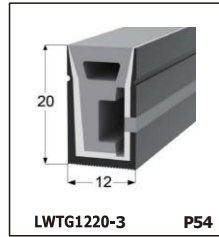

LED SILICONE NEON STRIP

CONTENTS

CONTENTS

CONTENTS

CONTENTS

LWTG1105-1

Lighting Direction	Top Lighting
PCB Width(mm)	8
Weight(g/m)	50
Section size(mm)	5*11
Beam angle	120°

End cap with hole End cap no hole Plastic Clip

LWTG1305-1

Lighting Direction	Top Lighting
PCB Width(mm)	10
Weight(g/m)	56
Section size(mm)	5*13
Beam angle	120°

End cap with hole End cap no hole Plastic Clip

LWTG1505-1

Lighting Direction	Top Lighting
PCB Width(mm)	12
Weight(g/m)	61
Section size(mm)	5*15
Beam angle	120°