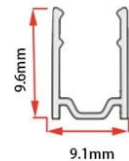

LWTG1305-1

Lighting Direction	Top Lighting
PCB Width(mm)	10
Weight(g/m)	56
Section size(mm)	5*13
Beam angle	120°

End cap with hole End cap no hole Plastic Clip

LWTG1505-1

Lighting Direction	Top Lighting
PCB Width(mm)	12
Weight(g/m)	61
Section size(mm)	5*15
Beam angle	120°

LWTG0606-1

Lighting Direction	Top Lighting
PCB Width(mm)	3
Weight(g/m)	42
Section size(mm)	6*6
Beam angle	180°

LWTG0808-1

Lighting Direction	Top Lighting
PCB Width(mm)	5
Weight(g/m)	56
Section size(mm)	8*0
Beam angle	120°
Aluminum Profile size	

End cap no hole End cap with hole Aluminum Clip

LWTG1010-1

Lighting Direction	Top Lighting
PCB Width(mm)	5/6
Weight(g/m)	112
Section size(mm)	10*10
Beam angle	120°
Aluminum Profile size	

End cap with hole End cap no hole Aluminum Clip Aluminum Profile Flexible Profile

LWTG1010-2

Lighting Direction 3 Sides Top Lighting

PCB Width(mm) 5/6

Weight(g/m) 116

Section size(mm) 10*10

Beam angle 180°

Aluminum Profile size

End cap with hole End cap no hole Aluminum Clip Aluminum Profile Flexible Profile