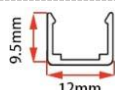

LWTG0606-1

Lighting Direction	Top Lighting
PCB Width(mm)	3
Weight(g/m)	42
Section size(mm)	6*6
Beam angle	180°

LWTG0808-1

Lighting Direction	Top Lighting
PCB Width(mm)	5
Weight(g/m)	56
Section size(mm)	8*0
Beam angle	120°
Aluminum Profile size	

LWTG1010-2

Lighting Direction 3 Sides Top Lighting

PCB Width(mm) 5/6

Weight(g/m) 116

Section size(mm) 10*10

Beam angle 180°

Aluminum Profile size

End cap with hole End cap no hole Aluminum Clip Aluminum Profile Flexible Profile

LWTG1010-3

Lighting Direction Top Lighting

PCB Width(mm) 5

Weight(g/m) 90

Section size(mm) 10*10

Beam angle 120°

Aluminum Profile size

End cap with hole End cap no hole Aluminum Clip Aluminum Profile Flexible Profile

LWTG1010-4

Lighting Direction	Side Lighting
PCB Width(mm)	6
Weight(g/m)	84
Section size(mm)	10*10
Beam angle	120°
Aluminum Profile size	

LWTG1212-1

Lighting Direction	Top Lighting
PCB Width(mm)	8
Weight(g/m)	138
Section size(mm)	12*12
Beam angle	120°
Aluminum Profile size	