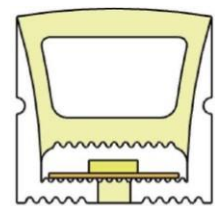

LWTG1010-3

Lighting Direction Top Lighting

PCB Width(mm) 5

Weight(g/m) 90

Section size(mm) 10*10

Beam angle 120°

Aluminum Profile size

End cap with hole End cap no hole Aluminum Clip Aluminum Profile Flexible Profile

LWTG1010-4

Lighting Direction	Side Lighting
PCB Width(mm)	6
Weight(g/m)	84
Section size(mm)	10*10
Beam angle	120°
Aluminum Profile size	

LWTG1212-1

Lighting Direction	Top Lighting
PCB Width(mm)	8
Weight(g/m)	138
Section size(mm)	12*12
Beam angle	120°
Aluminum Profile size	

LWTG1212-2

Lighting Direction 3 Sides Top Lighting

PCB Width(mm) 8

Weight(g/m) 125

Section size(mm) 12*12

Beam angle 180°

Aluminum Profile size

LWTG1212-3

Lighting Direction Top Lighting

PCB Width(mm) 8

Weight(g/m) 114

Section size(mm) 12*12

Beam angle 120°

Aluminum Profile size

LWTG1212-4

Lighting Direction	Side Lighting
PCB Width(mm)	5
Weight(g/m)	166
Section size(mm)	12*12
Beam angle	120°
Aluminum Profile size	