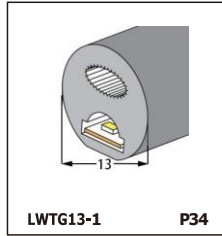

LED SILICONE NEON STRIP

CONTENTS

CONTENTS

CONTENTS

CONTENTS

LWTG1105-1

Lighting Direction	Top Lighting
PCB Width(mm)	8
Weight(g/m)	50
Section size(mm)	5*11
Beam angle	120°

End cap with hole End cap no hole Plastic Clip

LWTG1305-1

Lighting Direction	Top Lighting
PCB Width(mm)	10
Weight(g/m)	56
Section size(mm)	5*13
Beam angle	120°

End cap with hole End cap no hole Plastic Clip

LWTG1505-1

Lighting Direction	Top Lighting
PCB Width(mm)	12
Weight(g/m)	61
Section size(mm)	5*15
Beam angle	120°

LWTG0606-1

Lighting Direction	Top Lighting
PCB Width(mm)	3
Weight(g/m)	42
Section size(mm)	6*6
Beam angle	180°

LWTG0808-1

Lighting Direction	Top Lighting
PCB Width(mm)	5
Weight(g/m)	56
Section size(mm)	8*0
Beam angle	120°
Aluminum Profile size	