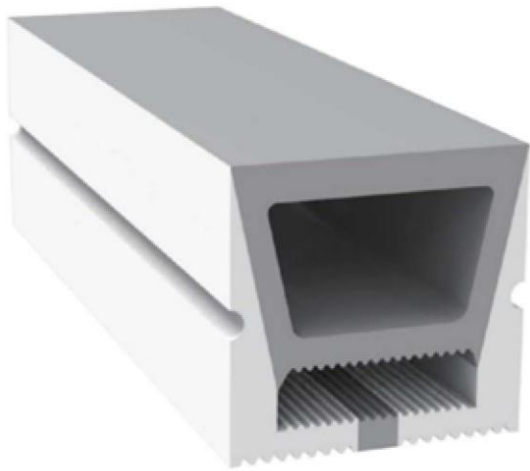

LWTG1616-2

Lighting Direction Top Lighting

PCB Width(mm) 10

Weight(g/m) 192

Section size(mm) 16*16

Beam angle 120°

Aluminum Profile size