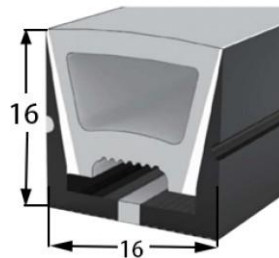

LWTG1616-6