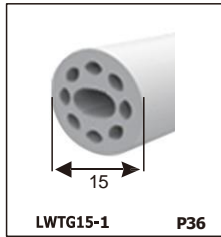

LED SILICONE NEON STRIP

CONTENTS

CONTENTS

CONTENTS

CONTENTS

LWTG1105-1

Lighting Direction	Top Lighting
PCB Width(mm)	8
Weight(g/m)	50
Section size(mm)	5*11
Beam angle	120°

End cap with hole End cap no hole Plastic Clip

LWTG1305-1

Lighting Direction	Top Lighting
PCB Width(mm)	10
Weight(g/m)	56
Section size(mm)	5*13
Beam angle	120°

End cap with hole End cap no hole Plastic Clip

LWTG1505-1

Lighting Direction	Top Lighting
PCB Width(mm)	12
Weight(g/m)	61
Section size(mm)	5*15
Beam angle	120°

LWTG0606-1

Lighting Direction	Top Lighting
PCB Width(mm)	3
Weight(g/m)	42
Section size(mm)	6*6
Beam angle	180°

LWTG0808-1

Lighting Direction	Top Lighting
PCB Width(mm)	5
Weight(g/m)	56
Section size(mm)	8*0
Beam angle	120°
Aluminum Profile size	