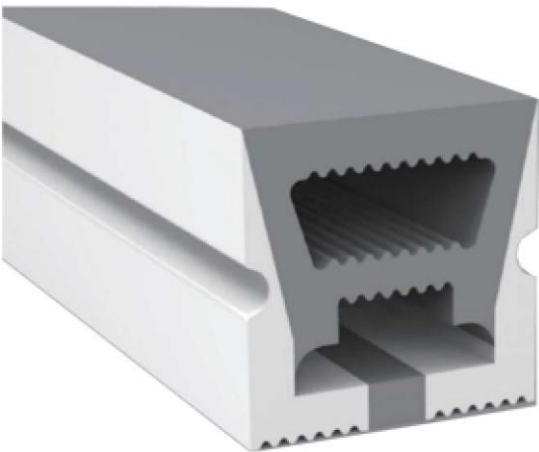

End cap no hole End cap with hole Aluminum Clip

LWTG1010-1

Lighting Direction	Top Lighting
PCB Width(mm)	5/6
Weight(g/m)	112
Section size(mm)	10*10
Beam angle	120°
Aluminum Profile size	

End cap with hole End cap no hole Aluminum Clip Aluminum Profile Flexible Profile

LWTG1010-2

Lighting Direction 3 Sides Top Lighting

PCB Width(mm) 5/6

Weight(g/m) 116

Section size(mm) 10*10

Beam angle 180°

Aluminum Profile size

End cap with hole End cap no hole Aluminum Clip Aluminum Profile Flexible Profile

LWTG1010-3

Lighting Direction Top Lighting

PCB Width(mm) 5

Weight(g/m) 90

Section size(mm) 10*10

Beam angle 120°

Aluminum Profile size

End cap with hole End cap no hole Aluminum Clip Aluminum Profile Flexible Profile