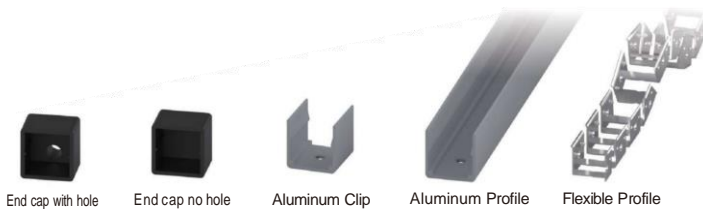

Lighting Direction   Top Lighting

PCB Width(mm)   12

Weight(g/m)   330

Section size(mm)   20*20

Beam angle   120°

Aluminum Profile size