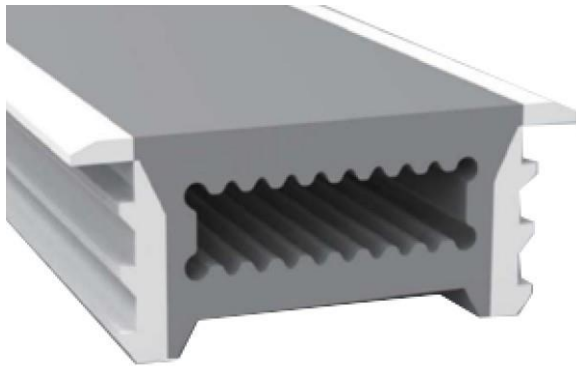

LWTG2010-2