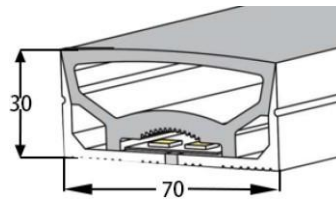

Weight(g/m) 644

Section size(mm) 30*32

Beam angle 120°

Aluminum Profile size

End cap with hole End cap no hole Aluminum Clip Aluminum Profile

LWTG4025-1

Lighting Direction Top Lighting

PCB Width(mm) 20

Weight(g/m) 657

Section size(mm) 40*25

Beam angle 120°

Aluminum Profile size

End cap with hole End cap no hole Aluminum Clip Aluminum Profile Flexible Profile

LWTG5025-1

Lighting Direction	Top Lighting
PCB Width(mm)	20
Weight(g/m)	860
Section size(mm)	50*25
Beam angle	120°
Aluminum Profile size	

LWTG7030-1

Lighting Direction	Top Lighting
PCB Width(mm)	30
Weight(g/m)	1339
Section size(mm)	70*30
Beam angle	120°
Aluminum Profile size	

LWTG10030-1

Lighting Direction	Top Lighting
PCB Width(mm)	20X2
Weight(g/m)	1836
Section size(mm)	100*30
Beam angle	120°
Aluminum Profile size	

End cap with hole End cap no hole Aluminum Clip Aluminum Profile Flexible Profile

LWTG0408-1

Lighting Direction	Side Lighting
PCB Width(mm)	5
Weight(g/m)	30
Section size(mm)	4*8
Beam angle	120°

End cap with hole End cap no hole