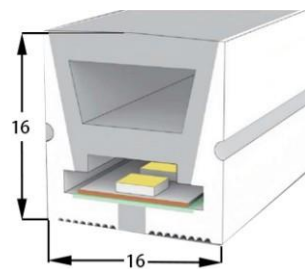

Section size(mm) 15*10

Beam angle 120°

Aluminum Profile size 

End cap with hole End cap no hole Aluminum Clip Aluminum Profile

LWTG1515-1

Lighting Direction Top Lighting

PCB Width(mm) 10

Weight(g/m) 170

Section size(mm) 15*15

Beam angle 120°

Aluminum Profile size 

End cap with hole End cap no hole Aluminum Clip

LWTG1614-1

Lighting Direction	Top Lighting
PCB Width(mm)	10
Weight(g/m)	210
Section size(mm)	16*14
Beam angle	120°
Aluminum Profile size	

End cap with hole End cap no hole Aluminum Clip Flexible Profile

LWTG1616-1

Lighting Direction	Top Lighting
PCB Width(mm)	10/12
Weight(g/m)	238
Section size(mm)	16*16
Beam angle	120°
Aluminum Profile size	