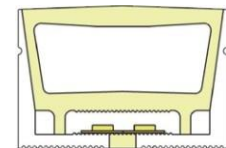

Weight(g/m) 180

Section size(mm) 20*10

Beam angle 120°

Aluminum Profile size 

LWTG2517-1

Lighting Direction	Top Lighting
PCB Width(mm)	15
Weight(g/m)	362
Section size(mm)	25*17
Beam angle	120°
Aluminum Profile size	

LWTG2720-1

Lighting Direction	Top Lighting
PCB Width(mm)	15
Weight(g/m)	400
Section size(mm)	27*20
Beam angle	120°
Aluminum Profile size	

LWTG3020-1

Lighting Direction Top Lighting

PCB Width(mm) 15

Weight(g/m) 476

Section size(mm) 30*20

Beam angle 120°

Aluminum Profile size

End cap with hole End cap no hole Aluminum Clip Aluminum Profile Flexible Profile

LWTG3020-2

Lighting Direction Top Lighting

PCB Width(mm) 15

Weight(g/m) 428

Section size(mm) 30*20

Beam angle 120°

Aluminum Profile size

End cap with hole End cap no hole Aluminum Clip Aluminum Profile Flexible Profile

LWTG3032-1

Lighting Direction Side Lighting

PCB Width(mm) 12/15