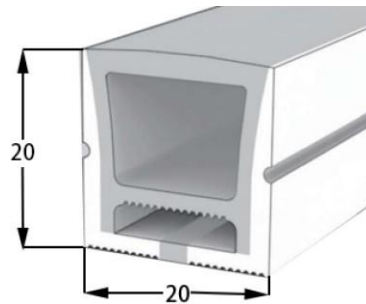

Lighting Direction 3 sidesTop Lighting

PCB Width(mm) 10/12

Weight(g/m) 251

Section size(mm) 20*14

Beam angle 180°

Aluminum Profile size 

LWTG2014-3

Lighting Direction	Top Lighting
PCB Width(mm)	10
Weight(g/m)	183
Section size(mm)	20*14
Beam angle	120°
Aluminum Profile size	

LWTG2020-1

Lighting Direction	Top Lighting
PCB Width(mm)	10/12
Weight(g/m)	348
Section size(mm)	20*20
Beam angle	180°
Aluminum Profile size	

LWTG2020-2

Lighting Direction 3 sides Top Lighting

PCB Width(mm) 10/12

Weight(g/m) 295

Section size(mm) 20*20

Beam angle 180°

Aluminum Profile size

End cap with hole End cap no hole Aluminum Clip Aluminum Profile Flexible Profile

LWTG2020-3

Lighting Direction Top Lighting

PCB Width(mm) 10/12

Weight(g/m) 271

Section size(mm) 20*20

Beam angle 180°

Aluminum Profile size

End cap with hole End cap no hole Aluminum Clip Aluminum Profile Flexible Profile

LWTG2020-4

Lighting Direction Top/Side Lighting