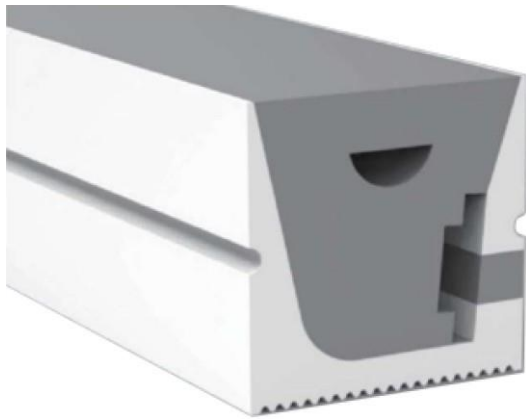

Lighting Direction Top Lighting

PCB Width(mm) 8

Weight(g/m) 114

Section size(mm) 12*12

Beam angle 120°

Aluminum Profile size

LWTG1212-4

Lighting Direction	Side Lighting
PCB Width(mm)	5
Weight(g/m)	166
Section size(mm)	12*12
Beam angle	120°
Aluminum Profile size	