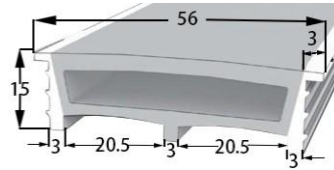

Aluminum Profile size

Aluminum Clip

Aluminum Profile

Flexible Profile

LWTG5015-1

Lighting Direction	Top Lighting
PCB Width(mm)	15/20
Weight(g/m)	521
Section size(mm)	50*14
Beam angle	120°
Aluminum Profile size	