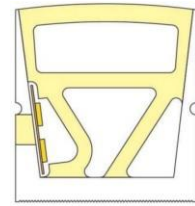

LWTG2720-1

Lighting Direction	Top Lighting
PCB Width(mm)	15
Weight(g/m)	400
Section size(mm)	27*20
Beam angle	120°
Aluminum Profile size	

LWTG3020-1

Lighting Direction Top Lighting

PCB Width(mm) 15

Weight(g/m) 476

Section size(mm) 30*20

Beam angle 120°

Aluminum Profile size

End cap with hole End cap no hole Aluminum Clip Aluminum Profile Flexible Profile

LWTG3020-2

Lighting Direction Top Lighting

PCB Width(mm) 15

Weight(g/m) 428

Section size(mm) 30*20

Beam angle 120°

Aluminum Profile size

End cap with hole End cap no hole Aluminum Clip Aluminum Profile Flexible Profile

LWTG3032-1

Lighting Direction Side Lighting

PCB Width(mm) 12/15

Weight(g/m) 644

Section size(mm) 30*32

Beam angle 120°

Aluminum Profile size

End cap with hole End cap no hole Aluminum Clip Aluminum Profile

LWTG4025-1

Lighting Direction Top Lighting

PCB Width(mm) 20