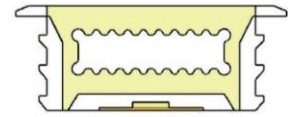

LWTG2010-2