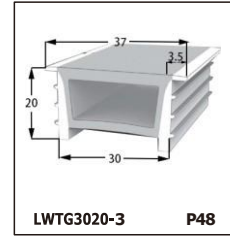

LED SILICONE NEON STRIP

CONTENTS

CONTENTS

CONTENTS

CONTENTS

LWTG1105-1

Lighting Direction	Top Lighting
PCB Width(mm)	8
Weight(g/m)	50
Section size(mm)	5*11
Beam angle	120°

End cap with hole End cap no hole Plastic Clip

LWTG1305-1

Lighting Direction	Top Lighting
PCB Width(mm)	10
Weight(g/m)	56
Section size(mm)	5*13
Beam angle	120°

End cap with hole End cap no hole Plastic Clip

LWTG1505-1

Lighting Direction	Top Lighting
PCB Width(mm)	12
Weight(g/m)	61
Section size(mm)	5*15
Beam angle	120°

LWTG0606-1

Lighting Direction	Top Lighting
PCB Width(mm)	3
Weight(g/m)	42
Section size(mm)	6*6
Beam angle	180°

LWTG0808-1

Lighting Direction	Top Lighting
PCB Width(mm)	5
Weight(g/m)	56
Section size(mm)	8*0
Beam angle	120°
Aluminum Profile size	