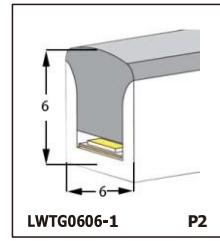

LED SILICONE NEON STRIP

CONTENTS

CONTENTS

CONTENTS

CONTENTS

LWTG1105-1

Lighting Direction	Top Lighting
PCB Width(mm)	8
Weight(g/m)	50
Section size(mm)	5*11
Beam angle	120°

End cap with hole End cap no hole Plastic Clip

LWTG1305-1

Lighting Direction	Top Lighting
PCB Width(mm)	10
Weight(g/m)	56
Section size(mm)	5*13
Beam angle	120°

End cap with hole End cap no hole Plastic Clip

LWTG1505-1

Lighting Direction	Top Lighting
PCB Width(mm)	12
Weight(g/m)	61
Section size(mm)	5*15
Beam angle	120°

LWTG0606-1

Lighting Direction	Top Lighting
PCB Width(mm)	3
Weight(g/m)	42
Section size(mm)	6*6
Beam angle	180°

LWTG0808-1

Lighting Direction	Top Lighting
PCB Width(mm)	5
Weight(g/m)	56
Section size(mm)	8*0
Beam angle	120°
Aluminum Profile size	