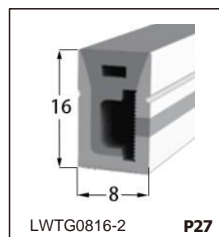

LED SILICONE NEON STRIP

CONTENTS

CONTENTS

CONTENTS

CONTENTS

LWTG1105-1

Lighting Direction	Top Lighting
PCB Width(mm)	8
Weight(g/m)	50
Section size(mm)	5*11
Beam angle	120°

End cap with hole End cap no hole Plastic Clip

LWTG1305-1

Lighting Direction	Top Lighting
PCB Width(mm)	10
Weight(g/m)	56
Section size(mm)	5*13
Beam angle	120°

End cap with hole End cap no hole Plastic Clip

LWTG1505-1

Lighting Direction	Top Lighting
PCB Width(mm)	12
Weight(g/m)	61
Section size(mm)	5*15
Beam angle	120°

LWTG0606-1

Lighting Direction	Top Lighting
PCB Width(mm)	3
Weight(g/m)	42
Section size(mm)	6*6
Beam angle	180°

LWTG0808-1

Lighting Direction	Top Lighting
PCB Width(mm)	5
Weight(g/m)	56
Section size(mm)	8*0
Beam angle	120°
Aluminum Profile size	