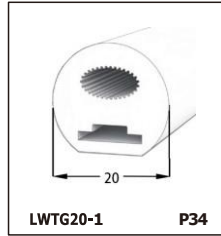

LED SILICONE NEON STRIP

CONTENTS

CONTENTS

CONTENTS

CONTENTS

LWTG1105-1

Lighting Direction	Top Lighting
PCB Width(mm)	8
Weight(g/m)	50
Section size(mm)	5*11
Beam angle	120°

End cap with hole End cap no hole Plastic Clip

LWTG1305-1

Lighting Direction	Top Lighting
PCB Width(mm)	10
Weight(g/m)	56
Section size(mm)	5*13
Beam angle	120°

End cap with hole End cap no hole Plastic Clip

LWTG1505-1

Lighting Direction	Top Lighting
PCB Width(mm)	12
Weight(g/m)	61
Section size(mm)	5*15
Beam angle	120°

LWTG0606-1

Lighting Direction	Top Lighting
PCB Width(mm)	3
Weight(g/m)	42
Section size(mm)	6*6
Beam angle	180°

LWTG0808-1

Lighting Direction	Top Lighting
PCB Width(mm)	5
Weight(g/m)	56
Section size(mm)	8*0
Beam angle	120°
Aluminum Profile size	

End cap no hole End cap with hole Aluminum Clip

LWTG1010-1

Lighting Direction	Top Lighting
PCB Width(mm)	5/6
Weight(g/m)	112
Section size(mm)	10*10
Beam angle	120°
Aluminum Profile size	

End cap with hole End cap no hole Aluminum Clip Aluminum Profile Flexible Profile