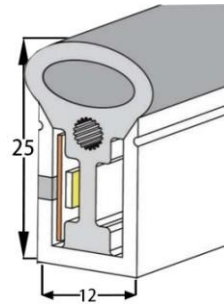

Beam angle 120°

Aluminum Profile size

LWTG1220-2

Lighting Direction Side Lighting

PCB Width(mm) 10

Weight(g/m) 195

Section size(mm) 12*20

Beam angle 120°

Aluminum Profile size

LWTG1225-1

Lighting Direction Side Lighting

PCB Width(mm) 12

Weight(g/m) 335

Section size(mm) 12*25

Beam angle 270°

Aluminum Profile size

LWTG1225-2

Lighting Direction Side Lighting

PCB Width(mm) 10

Weight(g/m) 243

Section size(mm) 12*25

Beam angle 270°

Aluminum Profile size

LWTG1525-1