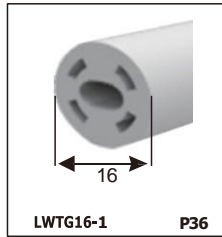

LED SILICONE NEON STRIP

CONTENTS

CONTENTS

CONTENTS

CONTENTS

LWTG1105-1

Lighting Direction	Top Lighting
PCB Width(mm)	8
Weight(g/m)	50
Section size(mm)	5*11
Beam angle	120°

End cap with hole End cap no hole Plastic Clip

LWTG1305-1

Lighting Direction	Top Lighting
PCB Width(mm)	10
Weight(g/m)	56
Section size(mm)	5*13
Beam angle	120°

End cap with hole End cap no hole Plastic Clip

LWTG1505-1

Lighting Direction	Top Lighting
PCB Width(mm)	12
Weight(g/m)	61
Section size(mm)	5*15
Beam angle	120°

LWTG0606-1

Lighting Direction	Top Lighting
PCB Width(mm)	3
Weight(g/m)	42
Section size(mm)	6*6
Beam angle	180°

LWTG0808-1

Lighting Direction	Top Lighting
PCB Width(mm)	5
Weight(g/m)	56
Section size(mm)	8*0
Beam angle	120°
Aluminum Profile size	