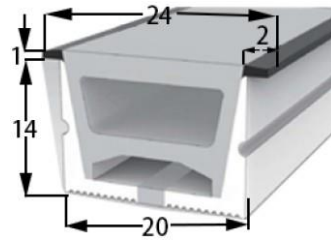

Section size(mm) 12*11

Beam angle 120°

Aluminum Profile size

Aluminum Clip

Aluminum Profile

Flexible Profile

LWTG1616-5

Lighting Direction Top Lighting

PCB Width(mm) 10

Weight(g/m) 186

Section size(mm) 16*15

Beam angle 120°

Aluminum Profile size

Aluminum Clip

Aluminum Profile

Flexible Profile

LWTG2014-4

Lighting Direction Top Lighting

PCB Width(mm) 10

Weight(g/m) 238

Section size(mm) 20*14

Beam angle 120°

Aluminum Profile size

Aluminum Clip