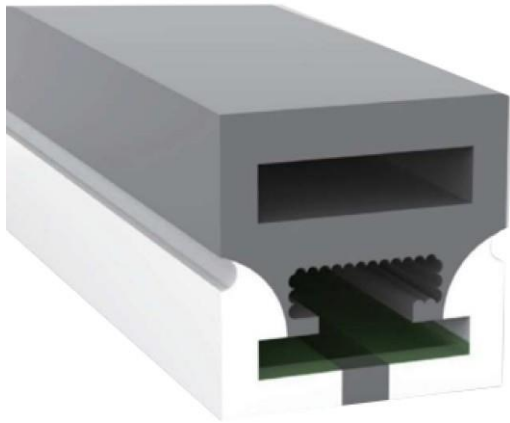

LWTG1212-2