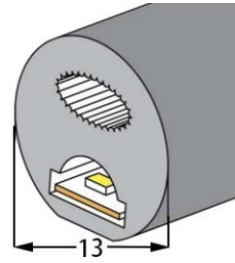

LWTG13-1

Lighting Direction	Top Lighting
PCB Width(mm)	5
Weight(g/m)	136
Section size(mm)	∅13
Beam angle	270°