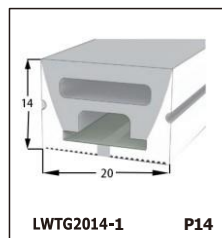

LED SILICONE NEON STRIP

CONTENTS

CONTENTS

CONTENTS

CONTENTS

LWTG1105-1

Lighting Direction	Top Lighting
PCB Width(mm)	8
Weight(g/m)	50
Section size(mm)	5*11
Beam angle	120°

End cap with hole End cap no hole Plastic Clip

LWTG1305-1

Lighting Direction	Top Lighting
PCB Width(mm)	10
Weight(g/m)	56
Section size(mm)	5*13
Beam angle	120°

End cap with hole End cap no hole Plastic Clip

LWTG1505-1

Lighting Direction	Top Lighting
PCB Width(mm)	12
Weight(g/m)	61
Section size(mm)	5*15
Beam angle	120°

LWTG0606-1

Lighting Direction	Top Lighting
PCB Width(mm)	3
Weight(g/m)	42
Section size(mm)	6*6
Beam angle	180°

LWTG0808-1

Lighting Direction	Top Lighting
PCB Width(mm)	5
Weight(g/m)	56
Section size(mm)	8*0
Beam angle	120°
Aluminum Profile size	