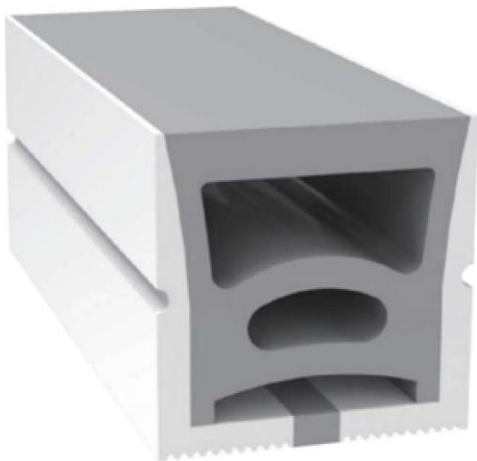

LWTG2020-1

Lighting Direction	Top Lighting
PCB Width(mm)	10/12
Weight(g/m)	348
Section size(mm)	20*20
Beam angle	180°
Aluminum Profile size