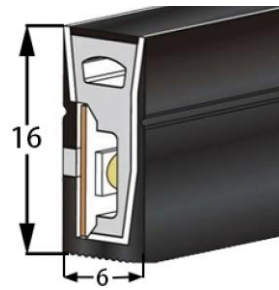

LWTG0616-3

Lighting Direction   Side Lighting

PCB Width(mm)   8

Weight(g/m)   89

Section size(mm)   6*16

Beam angle   120°

Aluminum Profile size