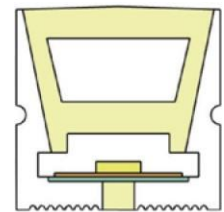

Section size(mm) 15*10

Beam angle 120°

Aluminum Profile size 

End cap with hole End cap no hole Aluminum Clip Aluminum Profile

LWTG1515-1

Lighting Direction Top Lighting

PCB Width(mm) 10

Weight(g/m) 170

Section size(mm) 15*15

Beam angle 120°

Aluminum Profile size 

End cap with hole End cap no hole Aluminum Clip

LWTG1614-1

Lighting Direction	Top Lighting
PCB Width(mm)	10
Weight(g/m)	210
Section size(mm)	16*14
Beam angle	120°
Aluminum Profile size	

End cap with hole End cap no hole Aluminum Clip Flexible Profile

LWTG1616-1

Lighting Direction	Top Lighting
PCB Width(mm)	10/12
Weight(g/m)	238
Section size(mm)	16*16
Beam angle	120°
Aluminum Profile size	

End cap with hole End cap no hole Aluminum Clip Aluminum Profile Flexible Profile

LWTG1616-2

Lighting Direction Top Lighting

PCB Width(mm) 10

Weight(g/m) 192

Section size(mm) 16*16

Beam angle 120°

Aluminum Profile size