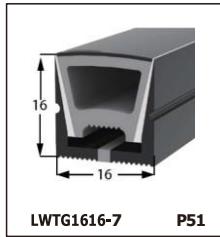

LED SILICONE NEON STRIP

CONTENTS

CONTENTS

CONTENTS

CONTENTS

LWTG1105-1

Lighting Direction	Top Lighting
PCB Width(mm)	8
Weight(g/m)	50
Section size(mm)	5*11
Beam angle	120°

End cap with hole End cap no hole Plastic Clip

LWTG1305-1

Lighting Direction	Top Lighting
PCB Width(mm)	10
Weight(g/m)	56
Section size(mm)	5*13
Beam angle	120°

End cap with hole End cap no hole Plastic Clip

LWTG1505-1

Lighting Direction	Top Lighting
PCB Width(mm)	12
Weight(g/m)	61
Section size(mm)	5*15
Beam angle	120°