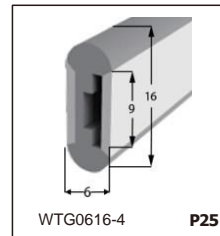

LED SILICONE NEON STRIP

CONTENTS

CONTENTS

CONTENTS

CONTENTS

LWTG1105-1

Lighting Direction	Top Lighting
PCB Width(mm)	8
Weight(g/m)	50
Section size(mm)	5*11
Beam angle	120°

End cap with hole End cap no hole Plastic Clip

LWTG1305-1

Lighting Direction	Top Lighting
PCB Width(mm)	10
Weight(g/m)	56
Section size(mm)	5*13
Beam angle	120°

End cap with hole End cap no hole Plastic Clip

LWTG1505-1

Lighting Direction	Top Lighting
PCB Width(mm)	12
Weight(g/m)	61
Section size(mm)	5*15
Beam angle	120°

LWTG0606-1

Lighting Direction	Top Lighting
PCB Width(mm)	3
Weight(g/m)	42
Section size(mm)	6*6
Beam angle	180°

LWTG0808-1

Lighting Direction	Top Lighting
PCB Width(mm)	5
Weight(g/m)	56
Section size(mm)	8*0
Beam angle	120°
Aluminum Profile size	