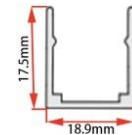

LWTG1414-2

Lighting Direction	3 sides Top Lighting
PCB Width(mm)	10
Weight(g/m)	147
Section size(mm)	14*14
Beam angle	180°
Aluminum Profile size	

LWTG1414-1

Lighting Direction	Top Lighting
PCB Width(mm)	10
Weight(g/m)	145
Section size(mm)	14*14
Beam angle	120°
Aluminum Profile size	

Section size(mm) 15*10

Beam angle 120°

Aluminum Profile size 

End cap with hole End cap no hole Aluminum Clip Aluminum Profile

LWTG1515-1

Lighting Direction Top Lighting

PCB Width(mm) 10

Weight(g/m) 170

Section size(mm) 15*15

Beam angle 120°

Aluminum Profile size 

End cap with hole End cap no hole Aluminum Clip

LWTG1614-1

Lighting Direction	Top Lighting
PCB Width(mm)	10
Weight(g/m)	210
Section size(mm)	16*14
Beam angle	120°
Aluminum Profile size	

End cap with hole End cap no hole Aluminum Clip Flexible Profile

LWTG1616-1

Lighting Direction	Top Lighting
PCB Width(mm)	10/12
Weight(g/m)	238
Section size(mm)	16*16
Beam angle	120°
Aluminum Profile size	