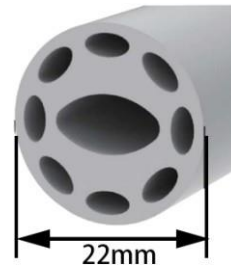

LWTG22-2

Lighting Direction	360°
PCB Width(mm)	double-sided 8/10
Weight(g/m)	327
Section size(mm)	∅ 22
Beam angle	360°