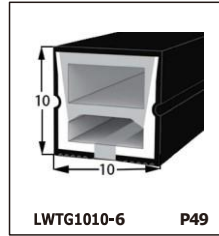

LED SILICONE NEON STRIP

CONTENTS

CONTENTS

CONTENTS

CONTENTS

LWTG1105-1

Lighting Direction	Top Lighting
PCB Width(mm)	8
Weight(g/m)	50
Section size(mm)	5*11
Beam angle	120°

End cap with hole End cap no hole Plastic Clip

LWTG1305-1

Lighting Direction	Top Lighting
PCB Width(mm)	10
Weight(g/m)	56
Section size(mm)	5*13
Beam angle	120°

End cap with hole End cap no hole Plastic Clip

LWTG1505-1

Lighting Direction	Top Lighting
PCB Width(mm)	12
Weight(g/m)	61
Section size(mm)	5*15
Beam angle	120°