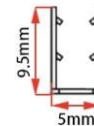

LWTG7030-1

Lighting Direction	Top Lighting
PCB Width(mm)	30
Weight(g/m)	1339
Section size(mm)	70*30
Beam angle	120°
Aluminum Profile size	

LWTG10030-1

Lighting Direction	Top Lighting
PCB Width(mm)	20X2
Weight(g/m)	1836
Section size(mm)	100*30
Beam angle	120°
Aluminum Profile size	

End cap with hole End cap no hole Aluminum Clip Aluminum Profile Flexible Profile

LWTG0408-1

Lighting Direction	Side Lighting
PCB Width(mm)	5
Weight(g/m)	30
Section size(mm)	4*8
Beam angle	120°

End cap with hole End cap no hole

LWTG0410-1

Lighting Direction Side Lighting

PCB Width(mm) 5/6

Weight(g/m) 47

Section size(mm) 4*10

Beam angle 120°

Aluminum Profile size

End cap with hole End cap no hole Aluminum Clip Aluminum Profile Flexible Profile

LWTG0612-1

Lighting Direction Side Lighting

PCB Width(mm) 8

Weight(g/m) 75

Section size(mm) 6*12

Beam angle 120°

Aluminum Profile size

End cap with hole End cap no hole Aluminum Clip Aluminum Profile Flexible Profile