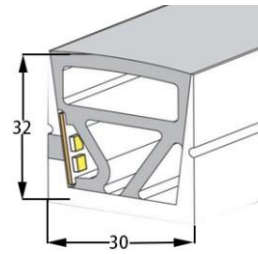

LWTG2720-1

Lighting Direction	Top Lighting
PCB Width(mm)	15
Weight(g/m)	400
Section size(mm)	27*20
Beam angle	120°
Aluminum Profile size	

LWTG3020-1

Lighting Direction Top Lighting

PCB Width(mm) 15

Weight(g/m) 476

Section size(mm) 30*20

Beam angle 120°

Aluminum Profile size

End cap with hole End cap no hole Aluminum Clip Aluminum Profile Flexible Profile

LWTG3020-2

Lighting Direction Top Lighting

PCB Width(mm) 15

Weight(g/m) 428

Section size(mm) 30*20

Beam angle 120°

Aluminum Profile size

End cap with hole End cap no hole Aluminum Clip Aluminum Profile Flexible Profile

LWTG3032-1

Lighting Direction Side Lighting

PCB Width(mm) 12/15

Weight(g/m) 644

Section size(mm) 30*32

Beam angle 120°

Aluminum Profile size

End cap with hole End cap no hole Aluminum Clip Aluminum Profile

LWTG4025-1

Lighting Direction Top Lighting

PCB Width(mm) 20