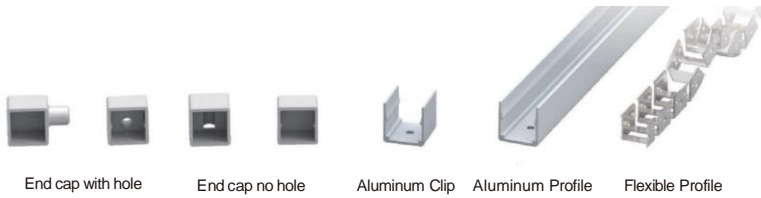

LWTG1010-2

Lighting Direction 3 Sides Top Lighting

PCB Width(mm) 5/6

Weight(g/m) 116

Section size(mm) 10*10

Beam angle 180°

Aluminum Profile size

End cap with hole End cap no hole Aluminum Clip Aluminum Profile Flexible Profile

LWTG1010-3

Lighting Direction Top Lighting

PCB Width(mm) 5

Weight(g/m) 90

Section size(mm) 10*10

Beam angle 120°

Aluminum Profile size

End cap with hole End cap no hole Aluminum Clip Aluminum Profile Flexible Profile

LWTG1010-4

Lighting Direction	Side Lighting
PCB Width(mm)	6
Weight(g/m)	84
Section size(mm)	10*10
Beam angle	120°
Aluminum Profile size	

LWTG1212-1

Lighting Direction	Top Lighting
PCB Width(mm)	8
Weight(g/m)	138
Section size(mm)	12*12
Beam angle	120°
Aluminum Profile size	