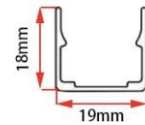

LWTG1305-1

Lighting Direction	Top Lighting
PCB Width(mm)	10
Weight(g/m)	56
Section size(mm)	5*13
Beam angle	120°

End cap with hole End cap no hole Plastic Clip

LWTG1505-1

Lighting Direction	Top Lighting
PCB Width(mm)	12
Weight(g/m)	61
Section size(mm)	5*15
Beam angle	120°

End cap with hole End cap no hole Aluminum Clip Aluminum Profile Flexible Profile

LWTG1616-3

Lighting Direction Side Lighting

PCB Width(mm) 10

Weight(g/m) 259

Section size(mm) 16*16

Beam angle 120°

Aluminum Profile size

End cap with hole End cap no hole Aluminum Clip Aluminum Profile Flexible Profile

LWTG1616-4

Lighting Direction 3 sides Top Lighting

PCB Width(mm) 10

Weight(g/m) 198

Section size(mm) 16*16

Beam angle 180°

Aluminum Profile size

Weight(g/m) 232

Section size(mm) 16*17

Beam angle 120°

Aluminum Profile size

End cap with hole

End cap no hole

Aluminum Clip

Flexible Profile