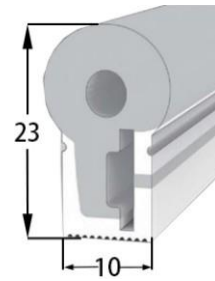

Lighting Direction	Side Lighting
PCB Width(mm)	8
Weight(g/m)	131
Section size(mm)	8*17
Beam angle	270°
Aluminum Profile size	

End cap with hole End cap no hole Aluminum Clip Aluminum Profile Flexible Profile

LWTG1018-1

Lighting Direction 3 side Top Lighting

PCB Width(mm) 10

Weight(g/m) 195

Section size(mm) 10*18

Beam angle 180°

Aluminum Profile size

LWTG1020-1

Lighting Direction Side Lighting

PCB Width(mm) 10

Weight(g/m) 213

Section size(mm) 10*20

Beam angle 120°

LWTG1023-1

Lighting Direction	Side Lighting
PCB Width(mm)	10
Weight(g/m)	272
Section size(mm)	10*23
Beam angle	270°
Aluminum Profile size	

LWTG1023-2

Lighting Direction	Side Lighting
PCB Width(mm)	10
Weight(g/m)	196
Section size(mm)	10*23
Beam angle	270°
Aluminum Profile size	

LWTG1220-1

Lighting Direction Side Lighting

PCB Width(mm) 10

Weight(g/m) 248