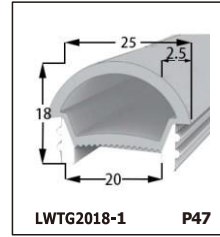

LED SILICONE NEON STRIP

CONTENTS

CONTENTS

CONTENTS

CONTENTS

LWTG1105-1

Lighting Direction	Top Lighting
PCB Width(mm)	8
Weight(g/m)	50
Section size(mm)	5*11
Beam angle	120°

End cap with hole End cap no hole Plastic Clip

LWTG1305-1

Lighting Direction	Top Lighting
PCB Width(mm)	10
Weight(g/m)	56
Section size(mm)	5*13
Beam angle	120°

End cap with hole End cap no hole Plastic Clip

LWTG1505-1

Lighting Direction	Top Lighting
PCB Width(mm)	12
Weight(g/m)	61
Section size(mm)	5*15
Beam angle	120°

LWTG0606-1

Lighting Direction	Top Lighting
PCB Width(mm)	3
Weight(g/m)	42
Section size(mm)	6*6
Beam angle	180°

LWTG0808-1

Lighting Direction	Top Lighting
PCB Width(mm)	5
Weight(g/m)	56
Section size(mm)	8*0
Beam angle	120°
Aluminum Profile size	

LWTG1010-2

Lighting Direction 3 Sides Top Lighting

PCB Width(mm) 5/6

Weight(g/m) 116

Section size(mm) 10*10

Beam angle 180°

Aluminum Profile size

End cap with hole End cap no hole Aluminum Clip Aluminum Profile Flexible Profile