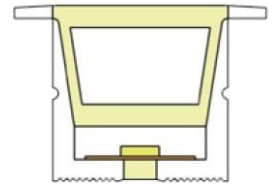

Section size(mm) 12*11

Beam angle 120°

Aluminum Profile size

Aluminum Clip

Aluminum Profile

Flexible Profile

LWTG1616-5

Lighting Direction Top Lighting

PCB Width(mm) 10

Weight(g/m) 186

Section size(mm) 16*15

Beam angle 120°

Aluminum Profile size

Aluminum Clip

Aluminum Profile

Flexible Profile