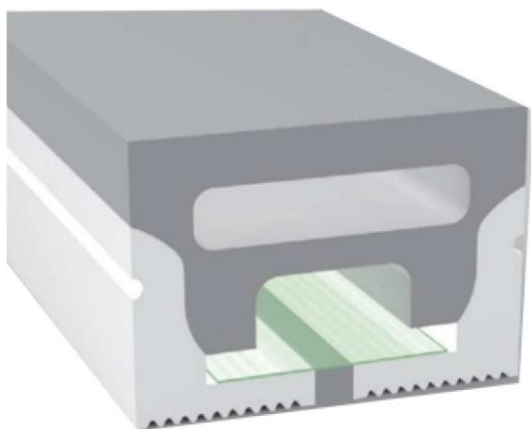

LWTG2014-1

Lighting Direction Top Lighting

PCB Width(mm) 10/12

Weight(g/m) 255

Section size(mm) 20*14

Beam angle 180°

Aluminum Profile size 

LWTG2014-2