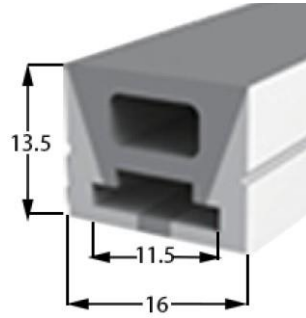

Section size(mm) 15*10

Beam angle 120°

Aluminum Profile size 

End cap with hole End cap no hole Aluminum Clip Aluminum Profile

LWTG1515-1

Lighting Direction Top Lighting

PCB Width(mm) 10

Weight(g/m) 170

Section size(mm) 15*15

Beam angle 120°

Aluminum Profile size 

End cap with hole End cap no hole Aluminum Clip

LWTG1614-1

Lighting Direction	Top Lighting
PCB Width(mm)	10
Weight(g/m)	210
Section size(mm)	16*14
Beam angle	120°
Aluminum Profile size	

End cap with hole End cap no hole Aluminum Clip Flexible Profile

LWTG1616-1

Lighting Direction	Top Lighting
PCB Width(mm)	10/12
Weight(g/m)	238
Section size(mm)	16*16
Beam angle	120°
Aluminum Profile size	