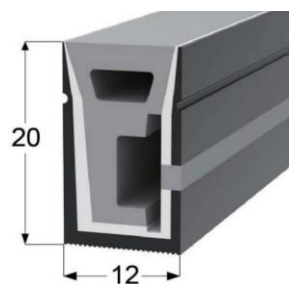

LWTG1220-3

Lighting Direction   Side Lighting

PCB Width(mm)   10

Weight(g/m)   226

Section size(mm)   12*20

Beam angle   120°

Aluminum Profile size