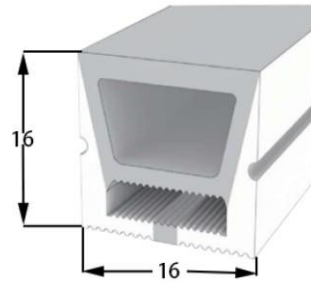

Section size(mm) 15*15

Beam angle 120°

Aluminum Profile size 

End cap with hole End cap no hole Aluminum Clip

LWTG1614-1

Lighting Direction	Top Lighting
PCB Width(mm)	10
Weight(g/m)	210
Section size(mm)	16*14
Beam angle	120°
Aluminum Profile size	

End cap with hole End cap no hole Aluminum Clip Flexible Profile

LWTG1616-1

Lighting Direction	Top Lighting
PCB Width(mm)	10/12
Weight(g/m)	238
Section size(mm)	16*16
Beam angle	120°
Aluminum Profile size	

End cap with hole End cap no hole Aluminum Clip Aluminum Profile Flexible Profile

LWTG1616-2

Lighting Direction Top Lighting

PCB Width(mm) 10

Weight(g/m) 192

Section size(mm) 16*16

Beam angle 120°

Aluminum Profile size