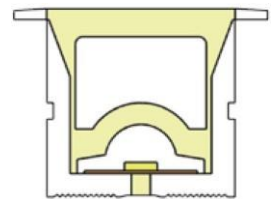

LWTG2020-5

Lighting Direction Top Lighting

PCB Width(mm) 10/12

Weight(g/m) 296

Section size(mm) 20*19

Beam angle 120°

Aluminum Profile size