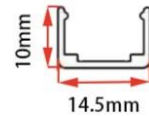

Lighting Direction   Top Lighting

PCB Width(mm)   8

Weight(g/m)   132

Section size(mm)   12*11

Beam angle   120°

Aluminum Profile size

Aluminum Clip

Aluminum Profile

Flexible Profile