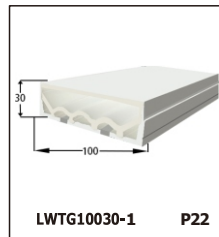

LED SILICONE NEON STRIP

CONTENTS

CONTENTS

CONTENTS

CONTENTS

LWTG1105-1

Lighting Direction	Top Lighting
PCB Width(mm)	8
Weight(g/m)	50
Section size(mm)	5*11
Beam angle	120°

End cap with hole End cap no hole Plastic Clip

LWTG1305-1

Lighting Direction	Top Lighting
PCB Width(mm)	10
Weight(g/m)	56
Section size(mm)	5*13
Beam angle	120°

End cap with hole End cap no hole Plastic Clip

LWTG1505-1

Lighting Direction	Top Lighting
PCB Width(mm)	12
Weight(g/m)	61
Section size(mm)	5*15
Beam angle	120°

LWTG0606-1

Lighting Direction	Top Lighting
PCB Width(mm)	3
Weight(g/m)	42
Section size(mm)	6*6
Beam angle	180°

LWTG0808-1

Lighting Direction	Top Lighting
PCB Width(mm)	5
Weight(g/m)	56
Section size(mm)	8*0
Beam angle	120°
Aluminum Profile size	