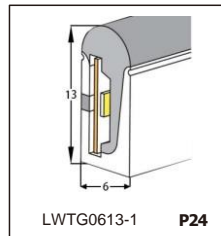

LED SILICONE NEON STRIP

CONTENTS

CONTENTS

CONTENTS

CONTENTS

LWTG1105-1

Lighting Direction	Top Lighting
PCB Width(mm)	8
Weight(g/m)	50
Section size(mm)	5*11
Beam angle	120°

End cap with hole End cap no hole Plastic Clip

LWTG1305-1

Lighting Direction	Top Lighting
PCB Width(mm)	10
Weight(g/m)	56
Section size(mm)	5*13
Beam angle	120°

End cap with hole End cap no hole Plastic Clip

LWTG1505-1

Lighting Direction	Top Lighting
PCB Width(mm)	12
Weight(g/m)	61
Section size(mm)	5*15
Beam angle	120°

LWTG0606-1

Lighting Direction	Top Lighting
PCB Width(mm)	3
Weight(g/m)	42
Section size(mm)	6*6
Beam angle	180°

LWTG0808-1

Lighting Direction	Top Lighting
PCB Width(mm)	5
Weight(g/m)	56
Section size(mm)	8*0
Beam angle	120°
Aluminum Profile size	