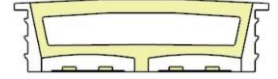

Aluminum Profile size

Aluminum Clip

Aluminum Profile

Flexible Profile

LWTG5015-1

Lighting Direction	Top Lighting
PCB Width(mm)	15/20
Weight(g/m)	521
Section size(mm)	50*14
Beam angle	120°
Aluminum Profile size	