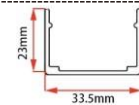

LWTG3020-3

Lighting Direction Top Lighting

PCB Width(mm) 15

Weight(g/m) 358

Section size(mm) 30*19

Beam angle 120°

Aluminum Profile size

Aluminum Clip