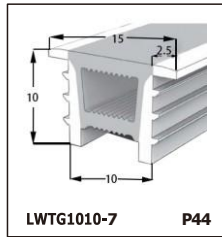

LED SILICONE NEON STRIP

CONTENTS

CONTENTS

CONTENTS

CONTENTS

LWTG1105-1

Lighting Direction	Top Lighting
PCB Width(mm)	8
Weight(g/m)	50
Section size(mm)	5*11
Beam angle	120°

End cap with hole End cap no hole Plastic Clip

LWTG1305-1

Lighting Direction	Top Lighting
PCB Width(mm)	10
Weight(g/m)	56
Section size(mm)	5*13
Beam angle	120°

End cap with hole End cap no hole Plastic Clip

LWTG1505-1

Lighting Direction	Top Lighting
PCB Width(mm)	12
Weight(g/m)	61
Section size(mm)	5*15
Beam angle	120°

LWTG0606-1

Lighting Direction	Top Lighting
PCB Width(mm)	3
Weight(g/m)	42
Section size(mm)	6*6
Beam angle	180°

LWTG0808-1

Lighting Direction	Top Lighting
PCB Width(mm)	5
Weight(g/m)	56
Section size(mm)	8*0
Beam angle	120°
Aluminum Profile size	