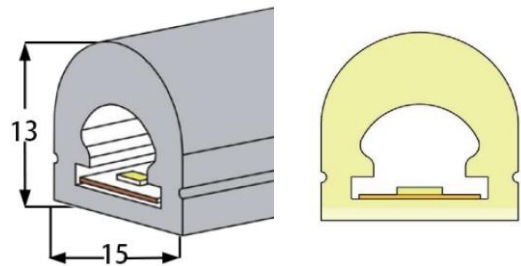

LWTG1225-2

Lighting Direction Side Lighting

PCB Width(mm) 10

Weight(g/m) 243

Section size(mm) 12*25

Beam angle 270°

Aluminum Profile size

LWTG1525-1

Lighting Direction 3 sides Top Lighting

PCB Width(mm) 10

Weight(g/m) 320

Section size(mm) 15*25

Beam angle 180°

LWTG1313-1

Lighting Direction	Top Lighting
PCB Width(mm)	8
Weight(g/m)	142
Section size(mm)	13*13
Beam angle	180°

LWTG1513-1

Lighting Direction	Top Lighting
PCB Width(mm)	10
Weight(g/m)	143
Section size(mm)	13*15
Beam angle	180°

LWTG13-1

Lighting Direction	Top Lighting
PCB Width(mm)	5
Weight(g/m)	136
Section size(mm)	∅13
Beam angle	270°