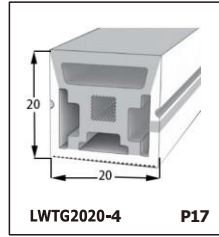

LED SILICONE NEON STRIP

CONTENTS

CONTENTS

CONTENTS

CONTENTS

LWTG1105-1

Lighting Direction	Top Lighting
PCB Width(mm)	8
Weight(g/m)	50
Section size(mm)	5*11
Beam angle	120°

End cap with hole End cap no hole Plastic Clip

LWTG1305-1

Lighting Direction	Top Lighting
PCB Width(mm)	10
Weight(g/m)	56
Section size(mm)	5*13
Beam angle	120°

End cap with hole End cap no hole Plastic Clip

LWTG1505-1

Lighting Direction	Top Lighting
PCB Width(mm)	12
Weight(g/m)	61
Section size(mm)	5*15
Beam angle	120°

LWTG0606-1

Lighting Direction	Top Lighting
PCB Width(mm)	3
Weight(g/m)	42
Section size(mm)	6*6
Beam angle	180°

LWTG0808-1

Lighting Direction	Top Lighting
PCB Width(mm)	5
Weight(g/m)	56
Section size(mm)	8*0
Beam angle	120°
Aluminum Profile size	