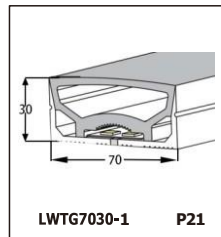

LED SILICONE NEON STRIP

CONTENTS

CONTENTS

CONTENTS

CONTENTS

LWTG1105-1

Lighting Direction	Top Lighting
PCB Width(mm)	8
Weight(g/m)	50
Section size(mm)	5*11
Beam angle	120°

End cap with hole End cap no hole Plastic Clip

LWTG1305-1

Lighting Direction	Top Lighting
PCB Width(mm)	10
Weight(g/m)	56
Section size(mm)	5*13
Beam angle	120°

End cap with hole End cap no hole Plastic Clip

LWTG1505-1

Lighting Direction	Top Lighting
PCB Width(mm)	12
Weight(g/m)	61
Section size(mm)	5*15
Beam angle	120°

LWTG0606-1

Lighting Direction	Top Lighting
PCB Width(mm)	3
Weight(g/m)	42
Section size(mm)	6*6
Beam angle	180°

LWTG0808-1

Lighting Direction	Top Lighting
PCB Width(mm)	5
Weight(g/m)	56
Section size(mm)	8*0
Beam angle	120°
Aluminum Profile size	