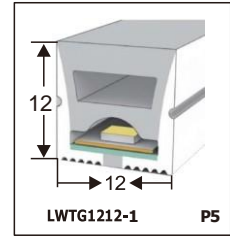

LED SILICONE NEON STRIP

CONTENTS

CONTENTS

CONTENTS

CONTENTS

LWTG1105-1

Lighting Direction	Top Lighting
PCB Width(mm)	8
Weight(g/m)	50
Section size(mm)	5*11
Beam angle	120°

End cap with hole End cap no hole Plastic Clip

LWTG1305-1

Lighting Direction	Top Lighting
PCB Width(mm)	10
Weight(g/m)	56
Section size(mm)	5*13
Beam angle	120°

End cap with hole End cap no hole Plastic Clip

LWTG1505-1

Lighting Direction	Top Lighting
PCB Width(mm)	12
Weight(g/m)	61
Section size(mm)	5*15
Beam angle	120°

LWTG0606-1

Lighting Direction	Top Lighting
PCB Width(mm)	3
Weight(g/m)	42
Section size(mm)	6*6
Beam angle	180°

LWTG0808-1

Lighting Direction	Top Lighting
PCB Width(mm)	5
Weight(g/m)	56
Section size(mm)	8*0
Beam angle	120°
Aluminum Profile size	