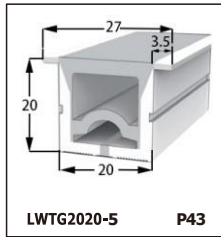

LED SILICONE NEON STRIP

CONTENTS

CONTENTS

CONTENTS

CONTENTS

LWTG1105-1

Lighting Direction	Top Lighting
PCB Width(mm)	8
Weight(g/m)	50
Section size(mm)	5*11
Beam angle	120°

End cap with hole End cap no hole Plastic Clip

LWTG1305-1

Lighting Direction	Top Lighting
PCB Width(mm)	10
Weight(g/m)	56
Section size(mm)	5*13
Beam angle	120°

End cap with hole End cap no hole Plastic Clip

LWTG1505-1

Lighting Direction	Top Lighting
PCB Width(mm)	12
Weight(g/m)	61
Section size(mm)	5*15
Beam angle	120°

LWTG0606-1

Lighting Direction	Top Lighting
PCB Width(mm)	3
Weight(g/m)	42
Section size(mm)	6*6
Beam angle	180°

LWTG0808-1

Lighting Direction	Top Lighting
PCB Width(mm)	5
Weight(g/m)	56
Section size(mm)	8*0
Beam angle	120°
Aluminum Profile size	