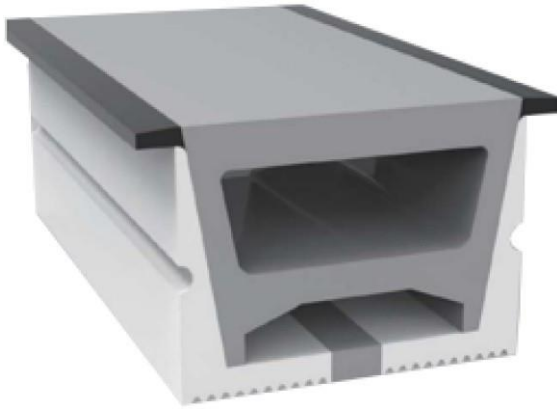

LWTG2014-4

Lighting Direction Top Lighting

PCB Width(mm) 10

Weight(g/m) 238

Section size(mm) 20*14

Beam angle 120°

Aluminum Profile size