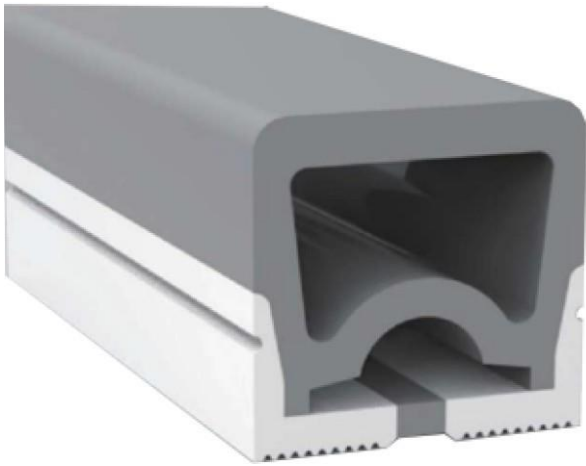

LWTG2020-2

Lighting Direction 3 sides Top Lighting

PCB Width(mm) 10/12

Weight(g/m) 295

Section size(mm) 20*20

Beam angle 180°

Aluminum Profile size