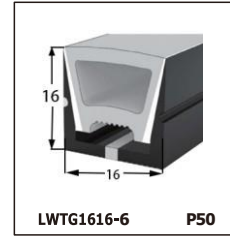

LED SILICONE NEON STRIP

CONTENTS

CONTENTS

CONTENTS

CONTENTS

LWTG1105-1

Lighting Direction	Top Lighting
PCB Width(mm)	8
Weight(g/m)	50
Section size(mm)	5*11
Beam angle	120°

End cap with hole End cap no hole Plastic Clip

LWTG1305-1

Lighting Direction	Top Lighting
PCB Width(mm)	10
Weight(g/m)	56
Section size(mm)	5*13
Beam angle	120°

End cap with hole End cap no hole Plastic Clip

LWTG1505-1

Lighting Direction	Top Lighting
PCB Width(mm)	12
Weight(g/m)	61
Section size(mm)	5*15
Beam angle	120°