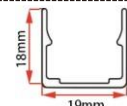

LWTG1414-2

Lighting Direction	3 sides Top Lighting
PCB Width(mm)	10
Weight(g/m)	147
Section size(mm)	14*14
Beam angle	180°
Aluminum Profile size	

LWTG1414-1

Lighting Direction	Top Lighting
PCB Width(mm)	10
Weight(g/m)	145
Section size(mm)	14*14
Beam angle	120°
Aluminum Profile size	

Section size(mm) 15*10

Beam angle 120°

Aluminum Profile size 

End cap with hole End cap no hole Aluminum Clip Aluminum Profile

LWTG1515-1

Lighting Direction Top Lighting

PCB Width(mm) 10

Weight(g/m) 170

Section size(mm) 15*15

Beam angle 120°

Aluminum Profile size 

End cap with hole End cap no hole Aluminum Clip

LWTG1614-1

Lighting Direction	Top Lighting
PCB Width(mm)	10
Weight(g/m)	210
Section size(mm)	16*14
Beam angle	120°
Aluminum Profile size	

End cap with hole End cap no hole Aluminum Clip Flexible Profile

LWTG1616-1

Lighting Direction	Top Lighting
PCB Width(mm)	10/12
Weight(g/m)	238
Section size(mm)	16*16
Beam angle	120°
Aluminum Profile size	