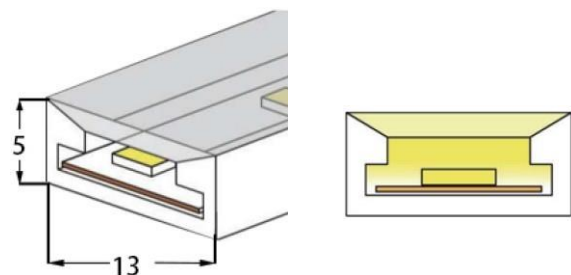

LED SILICONE NEON STRIP

CONTENTS

CONTENTS

CONTENTS

CONTENTS

LWTG1105-1

Lighting Direction	Top Lighting
PCB Width(mm)	8
Weight(g/m)	50
Section size(mm)	5*11
Beam angle	120°

End cap with hole End cap no hole Plastic Clip

LWTG1305-1

Lighting Direction	Top Lighting
PCB Width(mm)	10
Weight(g/m)	56
Section size(mm)	5*13
Beam angle	120°

End cap with hole End cap no hole Plastic Clip

LWTG1505-1

Lighting Direction	Top Lighting
PCB Width(mm)	12
Weight(g/m)	61
Section size(mm)	5*15
Beam angle	120°

LWTG0606-1

Lighting Direction	Top Lighting
PCB Width(mm)	3
Weight(g/m)	42
Section size(mm)	6*6
Beam angle	180°

LWTG0808-1

Lighting Direction	Top Lighting
PCB Width(mm)	5
Weight(g/m)	56
Section size(mm)	8*0
Beam angle	120°
Aluminum Profile size	