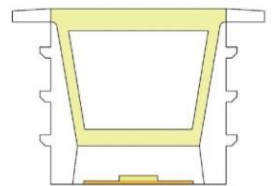

LWTG1616-8