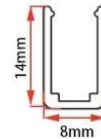

LWTG0410-1

Lighting Direction Side Lighting

PCB Width(mm) 5/6

Weight(g/m) 47

Section size(mm) 4*10

Beam angle 120°

Aluminum Profile size

End cap with hole End cap no hole Aluminum Clip Aluminum Profile Flexible Profile

LWTG0612-1

Lighting Direction Side Lighting

PCB Width(mm) 8

Weight(g/m) 75

Section size(mm) 6*12

Beam angle 120°

Aluminum Profile size

End cap with hole End cap no hole Aluminum Clip Aluminum Profile Flexible Profile

LWTG0613-1

Lighting Direction Side Lighting

PCB Width(mm) 8

Weight(g/m) 79

Section size(mm) 6*13

Beam angle 180°

Aluminum Profile size

LWTG0616-1

Lighting Direction Side Lighting

PCB Width(mm) 8

Weight(g/m) 89

Section size(mm) 6*16

Beam angle 120°

Aluminum Profile size

WTG0616-4

Lighting Direction	Side Lighting
PCB Width(mm)	8
Weight(g/m)	90
Section size(mm)	6*16