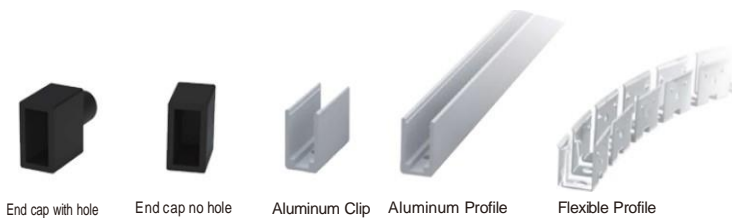

End cap with hole

End cap no hole

Aluminum Clip

Aluminum Profile

Flexible Profile