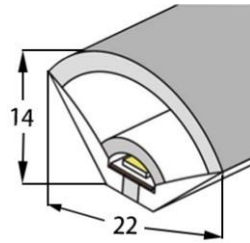

LWTG22-2

Lighting Direction	360°
PCB Width(mm)	double-sided 8/10
Weight(g/m)	327
Section size(mm)	∅ 22
Beam angle	360°

End cap with hole

End cap no hole

Plastic clip

LWTG25-1

Lighting Direction	360°
PCB Width(mm)	double-sided 8
Weight(g/m)	408
Section size(mm)	∅25
Beam angle	360°

LWTG28-1

Lighting Direction	360°
PCB Width(mm)	double-sided 8
Weight(g/m)	600
Section size(mm)	∅28
Beam angle	360°

LWTG30-1

Lighting Direction	360°
PCB Width(mm)	double-sided 10
Weight(g/m)	621
Section size(mm)	ø30
Beam angle	360°

LWTG38-1

Lighting Direction	360°
PCB Width(mm)	double-sided 10
Weight(g/m)	1060
Section size(mm)	ø38
Beam angle	360°

LWTG22-4

Lighting Direction	Top Lighting
PCB Width(mm)	5
Weight(g/m)	157
Section size(mm)	22*14
Beam angle	180°
Aluminum Profile size	