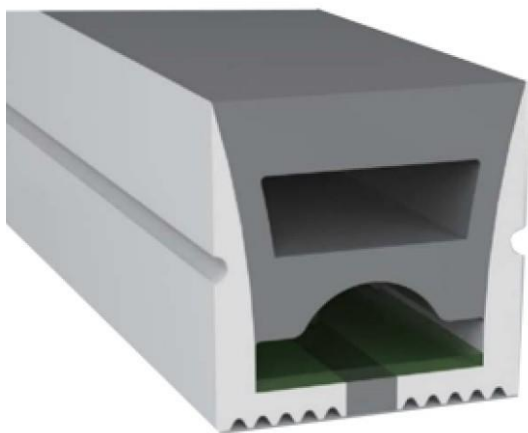

LWTG1212-1