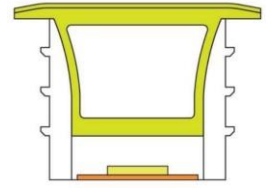

LWTG2020-9

Lighting Direction	Top Lighting
PCB Width(mm)	10/12
Weight(g/m)	250
Section size(mm)	20*19
Beam angle	120°
Aluminum Profile size