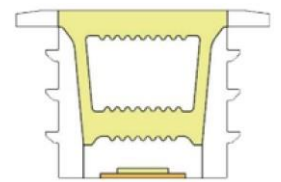

Section size(mm) 10*9

Beam angle 120°

Aluminum Profile size

Aluminum Clip

Aluminum Profile

Flexible Profile

LWTG1212-7

Lighting Direction Top Lighting

PCB Width(mm) 8

Weight(g/m) 124

Section size(mm) 12*11

Beam angle 120°

Aluminum Profile size

Aluminum Clip

Aluminum Profile

Flexible Profile