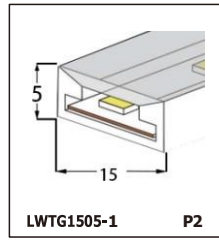

LED SILICONE NEON STRIP

CONTENTS

CONTENTS

CONTENTS

CONTENTS

LWTG1105-1

Lighting Direction	Top Lighting
PCB Width(mm)	8
Weight(g/m)	50
Section size(mm)	5*11
Beam angle	120°

End cap with hole End cap no hole Plastic Clip

LWTG1305-1

Lighting Direction	Top Lighting
PCB Width(mm)	10
Weight(g/m)	56
Section size(mm)	5*13
Beam angle	120°

End cap with hole End cap no hole Plastic Clip

LWTG1505-1

Lighting Direction	Top Lighting
PCB Width(mm)	12
Weight(g/m)	61
Section size(mm)	5*15
Beam angle	120°

LWTG0606-1

Lighting Direction	Top Lighting
PCB Width(mm)	3
Weight(g/m)	42
Section size(mm)	6*6
Beam angle	180°

LWTG0808-1

Lighting Direction	Top Lighting
PCB Width(mm)	5
Weight(g/m)	56
Section size(mm)	8*0
Beam angle	120°
Aluminum Profile size	