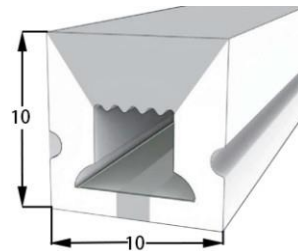

LWTG1305-1

Lighting Direction	Top Lighting
PCB Width(mm)	10
Weight(g/m)	56
Section size(mm)	5*13
Beam angle	120°

End cap with hole End cap no hole Plastic Clip

LWTG1505-1

Lighting Direction	Top Lighting
PCB Width(mm)	12
Weight(g/m)	61
Section size(mm)	5*15
Beam angle	120°

LWTG0606-1

Lighting Direction	Top Lighting
PCB Width(mm)	3
Weight(g/m)	42
Section size(mm)	6*6
Beam angle	180°

LWTG0808-1

Lighting Direction	Top Lighting
PCB Width(mm)	5
Weight(g/m)	56
Section size(mm)	8*0
Beam angle	120°
Aluminum Profile size	

End cap no hole End cap with hole Aluminum Clip

LWTG1010-1

Lighting Direction	Top Lighting
PCB Width(mm)	5/6
Weight(g/m)	112
Section size(mm)	10*10
Beam angle	120°
Aluminum Profile size	

End cap with hole End cap no hole Aluminum Clip Aluminum Profile Flexible Profile

LWTG1010-2

Lighting Direction 3 Sides Top Lighting

PCB Width(mm) 5/6

Weight(g/m) 116

Section size(mm) 10*10

Beam angle 180°

Aluminum Profile size

End cap with hole End cap no hole Aluminum Clip Aluminum Profile Flexible Profile