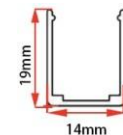

Lighting Direction   Side Lighting

PCB Width(mm)   10

Weight(g/m)   226

Section size(mm)   12*20

Beam angle   120°

Aluminum Profile size

End cap with hole