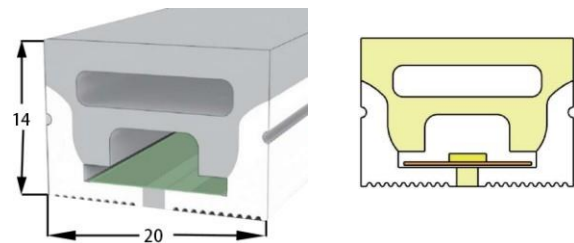

Weight(g/m) 232

Section size(mm) 16*17

Beam angle 120°

Aluminum Profile size

End cap with hole

End cap no hole

Aluminum Clip

Flexible Profile

LWTG2014-1

Lighting Direction Top Lighting

PCB Width(mm) 10/12

Weight(g/m) 255

Section size(mm) 20*14

Beam angle 180°

Aluminum Profile size 

LWTG2014-2

Lighting Direction 3 sidesTop Lighting

PCB Width(mm) 10/12

Weight(g/m) 251

Section size(mm) 20*14

Beam angle 180°

Aluminum Profile size 

LWTG2014-3

Lighting Direction	Top Lighting
PCB Width(mm)	10
Weight(g/m)	183
Section size(mm)	20*14
Beam angle	120°
Aluminum Profile size	

LWTG2020-1

Lighting Direction	Top Lighting
PCB Width(mm)	10/12
Weight(g/m)	348
Section size(mm)	20*20
Beam angle	180°
Aluminum Profile size	

LWTG2020-2

Lighting Direction 3 sides Top Lighting

PCB Width(mm) 10/12