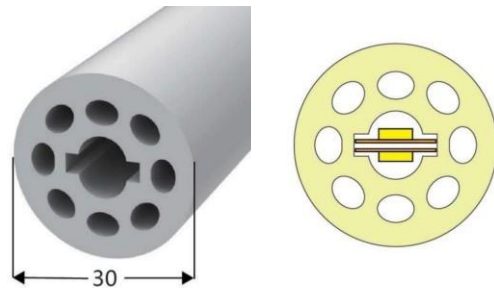

LWTG30-1

Lighting Direction	360°
PCB Width(mm)	double-sided 10
Weight(g/m)	621
Section size(mm)	ø30
Beam angle	360°