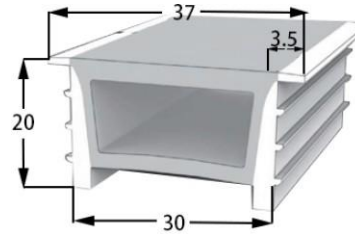

LWTG2010-2

Lighting Direction	Top Lighting
PCB Width(mm)	10
Weight(g/m)	180
Section size(mm)	20*9
Beam angle	120°
Aluminum Profile size	

LWTG2020-8

Lighting Direction	Top Lighting
PCB Width(mm)	10/12
Weight(g/m)	253
Section size(mm)	20*19
Beam angle	120°
Aluminum Profile size	

LWTG2020-9

Lighting Direction	Top Lighting
PCB Width(mm)	10/12
Weight(g/m)	250
Section size(mm)	20*19
Beam angle	120°
Aluminum Profile size	

Aluminum Clip

Aluminum Profile

Flexible Profile

LWTG2018-1

Lighting Direction	Top Lighting
PCB Width(mm)	12
Weight(g/m)	183
Section size(mm)	20*18
Beam angle	120°

LWTG3020-3

Lighting Direction Top Lighting

PCB Width(mm) 15

Weight(g/m) 358

Section size(mm) 30*19

Beam angle 120°

Aluminum Profile size

Aluminum Clip