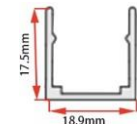

End cap with hole End cap no hole Aluminum Clip Aluminum Profile Flexible Profile

LWTG1616-3

Lighting Direction Side Lighting

PCB Width(mm) 10

Weight(g/m) 259

Section size(mm) 16*16

Beam angle 120°

Aluminum Profile size

End cap with hole End cap no hole Aluminum Clip Aluminum Profile Flexible Profile

LWTG1616-4

Lighting Direction 3 sides Top Lighting

PCB Width(mm) 10

Weight(g/m) 198

Section size(mm) 16*16

Beam angle 180°

Aluminum Profile size

Weight(g/m) 232

Section size(mm) 16*17

Beam angle 120°

Aluminum Profile size

End cap with hole

End cap no hole

Aluminum Clip

Flexible Profile

Lighting Direction 3 sidesTop Lighting

PCB Width(mm) 10/12

Weight(g/m) 251

Section size(mm) 20*14

Beam angle 180°

Aluminum Profile size 

LWTG2014-3

Lighting Direction	Top Lighting
PCB Width(mm)	10
Weight(g/m)	183
Section size(mm)	20*14
Beam angle	120°
Aluminum Profile size	