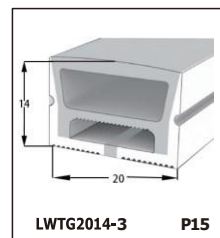

LED SILICONE NEON STRIP

CONTENTS

CONTENTS

CONTENTS

CONTENTS

LWTG1105-1

Lighting Direction	Top Lighting
PCB Width(mm)	8
Weight(g/m)	50
Section size(mm)	5*11
Beam angle	120°

End cap with hole End cap no hole Plastic Clip

LWTG1305-1

Lighting Direction	Top Lighting
PCB Width(mm)	10
Weight(g/m)	56
Section size(mm)	5*13
Beam angle	120°

End cap with hole End cap no hole Plastic Clip

LWTG1505-1

Lighting Direction	Top Lighting
PCB Width(mm)	12
Weight(g/m)	61
Section size(mm)	5*15
Beam angle	120°

LWTG0606-1

Lighting Direction	Top Lighting
PCB Width(mm)	3
Weight(g/m)	42
Section size(mm)	6*6
Beam angle	180°

LWTG0808-1

Lighting Direction	Top Lighting
PCB Width(mm)	5
Weight(g/m)	56
Section size(mm)	8*0
Beam angle	120°
Aluminum Profile size	