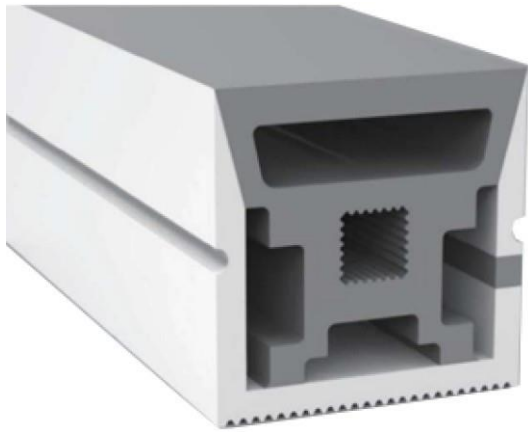

Weight(g/m) 271

Section size(mm) 20*20

Beam angle 180°

Aluminum Profile size

End cap with hole End cap no hole Aluminum Clip Aluminum Profile Flexible Profile

LWTG2020-4

Lighting Direction Top/Side Lighting