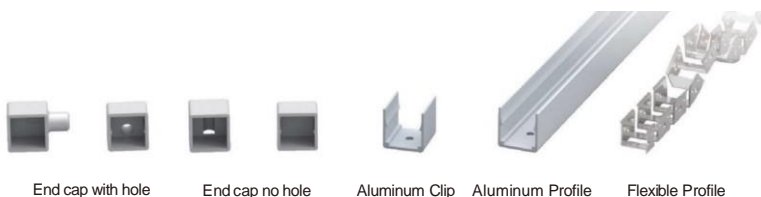

LWTG1212-2

Lighting Direction 3 Sides Top Lighting

PCB Width(mm) 8

Weight(g/m) 125

Section size(mm) 12*12

Beam angle 180°

Aluminum Profile size

LWTG1212-3

Lighting Direction Top Lighting

PCB Width(mm) 8

Weight(g/m) 114

Section size(mm) 12*12

Beam angle 120°

Aluminum Profile size

LWTG1212-4

Lighting Direction	Side Lighting
PCB Width(mm)	5
Weight(g/m)	166
Section size(mm)	12*12
Beam angle	120°
Aluminum Profile size	

LWTG1212-8

Lighting Direction	Side Lighting
PCB Width(mm)	8
Weight(g/m)	135
Section size(mm)	12*12
Beam angle	120°
Aluminum Profile size	

LWTG1215-1

Lighting Direction	Side Lighting
PCB Width(mm)	8
Weight(g/m)	180
Section size(mm)	12*15
Beam angle	120°
Aluminum Profile size	

LWTG1414-2

Lighting Direction	3 sides Top Lighting
PCB Width(mm)	10
Weight(g/m)	147
Section size(mm)	14*14
Beam angle	180°
Aluminum Profile size	

LWTG1414-1

Lighting Direction	Top Lighting
PCB Width(mm)	10
Weight(g/m)	145
Section size(mm)	14*14
Beam angle	120°
Aluminum Profile size	