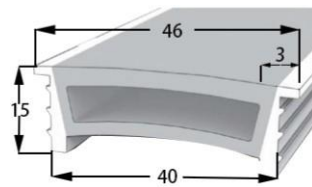

LWTG4015-1

Lighting Direction   Top Lighting

PCB Width(mm)   15/20

Weight(g/m)   407

Section size(mm)   40*14

Beam angle   120°

Aluminum Profile size