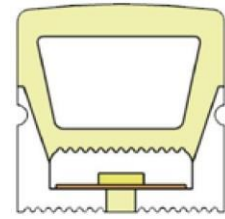

End cap with hole End cap no hole Aluminum Clip Aluminum Profile Flexible Profile

LWTG1616-2

Lighting Direction Top Lighting

PCB Width(mm) 10

Weight(g/m) 192

Section size(mm) 16*16

Beam angle 120°

Aluminum Profile size

End cap with hole End cap no hole Aluminum Clip Aluminum Profile Flexible Profile

LWTG1616-3

Lighting Direction Side Lighting

PCB Width(mm) 10

Weight(g/m) 259

Section size(mm) 16*16

Beam angle 120°

Aluminum Profile size

End cap with hole End cap no hole Aluminum Clip Aluminum Profile Flexible Profile

LWTG1616-4

Lighting Direction 3 sides Top Lighting

PCB Width(mm) 10

Weight(g/m) 198

Section size(mm) 16*16

Beam angle 180°

Aluminum Profile size