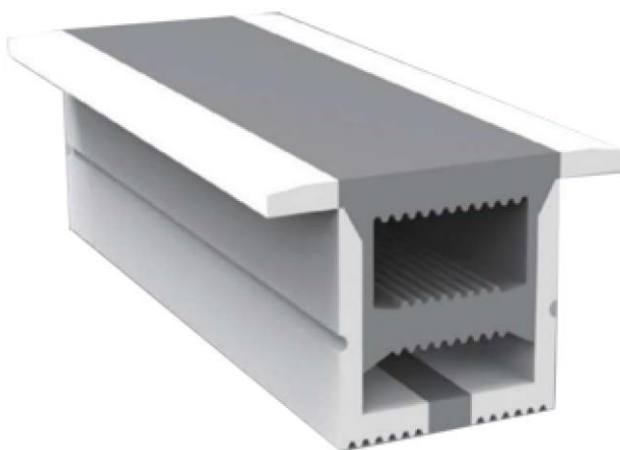

LWTG1010-5

Lighting Direction	Top Lighting
PCB Width(mm)	5
Weight(g/m)	96
Section size(mm)	10*9
Beam angle	120°
Aluminum Profile size