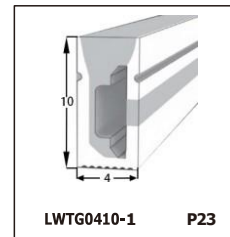

LED SILICONE NEON STRIP

CONTENTS

CONTENTS

CONTENTS

CONTENTS

LWTG1105-1

Lighting Direction	Top Lighting
PCB Width(mm)	8
Weight(g/m)	50
Section size(mm)	5*11
Beam angle	120°

End cap with hole End cap no hole Plastic Clip

LWTG1305-1

Lighting Direction	Top Lighting
PCB Width(mm)	10
Weight(g/m)	56
Section size(mm)	5*13
Beam angle	120°

End cap with hole End cap no hole Plastic Clip

LWTG1505-1

Lighting Direction	Top Lighting
PCB Width(mm)	12
Weight(g/m)	61
Section size(mm)	5*15
Beam angle	120°

LWTG0606-1

Lighting Direction	Top Lighting
PCB Width(mm)	3
Weight(g/m)	42
Section size(mm)	6*6
Beam angle	180°

LWTG0808-1

Lighting Direction	Top Lighting
PCB Width(mm)	5
Weight(g/m)	56
Section size(mm)	8*0
Beam angle	120°
Aluminum Profile size	