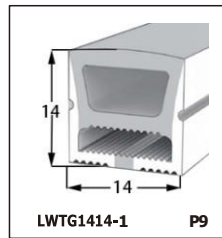

LED SILICONE NEON STRIP

CONTENTS

CONTENTS

CONTENTS

CONTENTS

LWTG1105-1

Lighting Direction	Top Lighting
PCB Width(mm)	8
Weight(g/m)	50
Section size(mm)	5*11
Beam angle	120°

End cap with hole End cap no hole Plastic Clip

LWTG1305-1

Lighting Direction	Top Lighting
PCB Width(mm)	10
Weight(g/m)	56
Section size(mm)	5*13
Beam angle	120°

End cap with hole End cap no hole Plastic Clip

LWTG1505-1

Lighting Direction	Top Lighting
PCB Width(mm)	12
Weight(g/m)	61
Section size(mm)	5*15
Beam angle	120°

LWTG0606-1

Lighting Direction	Top Lighting
PCB Width(mm)	3
Weight(g/m)	42
Section size(mm)	6*6
Beam angle	180°

LWTG0808-1

Lighting Direction	Top Lighting
PCB Width(mm)	5
Weight(g/m)	56
Section size(mm)	8*0
Beam angle	120°
Aluminum Profile size	