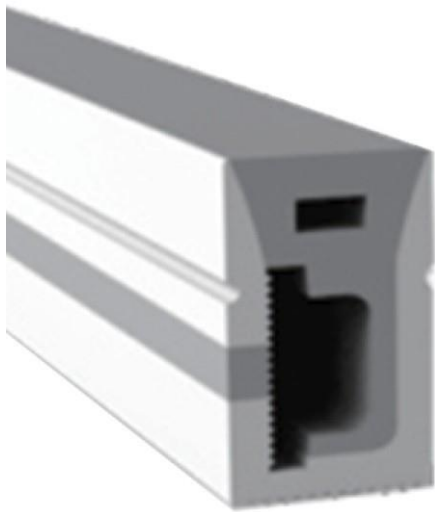

LWTG0815-2

Lighting Direction	Side Lighting
PCB Width(mm)	8
Weight(g/m)	118
Section size(mm)	8*16
Beam angle	120°
Aluminum Profile size