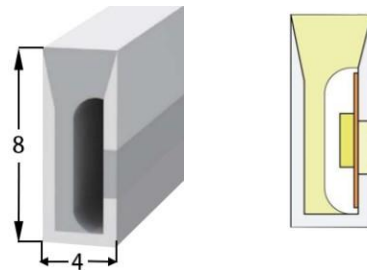

Weight(g/m) 657

Section size(mm) 40*25

Beam angle 120°

Aluminum Profile size

End cap with hole End cap no hole Aluminum Clip Aluminum Profile Flexible Profile

LWTG5025-1

Lighting Direction	Top Lighting
PCB Width(mm)	20
Weight(g/m)	860
Section size(mm)	50*25
Beam angle	120°
Aluminum Profile size	

LWTG7030-1

Lighting Direction	Top Lighting
PCB Width(mm)	30
Weight(g/m)	1339
Section size(mm)	70*30
Beam angle	120°
Aluminum Profile size	

LWTG10030-1

Lighting Direction	Top Lighting
PCB Width(mm)	20X2
Weight(g/m)	1836
Section size(mm)	100*30
Beam angle	120°
Aluminum Profile size	

End cap with hole End cap no hole Aluminum Clip Aluminum Profile Flexible Profile

LWTG0408-1

Lighting Direction	Side Lighting
PCB Width(mm)	5
Weight(g/m)	30
Section size(mm)	4*8
Beam angle	120°

End cap with hole End cap no hole

LWTG0410-1

Lighting Direction Side Lighting

PCB Width(mm) 5/6

Weight(g/m) 47

Section size(mm) 4*10

Beam angle 120°

Aluminum Profile size

End cap with hole End cap no hole Aluminum Clip Aluminum Profile Flexible Profile