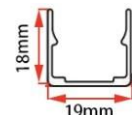

LWTG1010-5

Lighting Direction	Top Lighting
PCB Width(mm)	5
Weight(g/m)	96
Section size(mm)	10*9
Beam angle	120°
Aluminum Profile size	

LWTG1212-5

Lighting Direction Top Lighting

PCB Width(mm) 8

Weight(g/m) 132

Section size(mm) 12*11

Beam angle 120°

Aluminum Profile size

Aluminum Clip

Aluminum Profile

Flexible Profile

LWTG1616-5

Lighting Direction Top Lighting

PCB Width(mm) 10

Weight(g/m) 186

Section size(mm) 16*15

Beam angle 120°

Aluminum Profile size

Aluminum Clip

Aluminum Profile

Flexible Profile