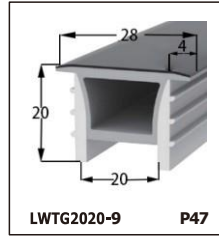

LED SILICONE NEON STRIP

CONTENTS

CONTENTS

CONTENTS

CONTENTS

LWTG1105-1

Lighting Direction	Top Lighting
PCB Width(mm)	8
Weight(g/m)	50
Section size(mm)	5*11
Beam angle	120°

End cap with hole End cap no hole Plastic Clip

LWTG1305-1

Lighting Direction	Top Lighting
PCB Width(mm)	10
Weight(g/m)	56
Section size(mm)	5*13
Beam angle	120°

End cap with hole End cap no hole Plastic Clip

LWTG1505-1

Lighting Direction	Top Lighting
PCB Width(mm)	12
Weight(g/m)	61
Section size(mm)	5*15
Beam angle	120°

LWTG0606-1

Lighting Direction	Top Lighting
PCB Width(mm)	3
Weight(g/m)	42
Section size(mm)	6*6
Beam angle	180°

LWTG0808-1

Lighting Direction	Top Lighting
PCB Width(mm)	5
Weight(g/m)	56
Section size(mm)	8*0
Beam angle	120°
Aluminum Profile size	