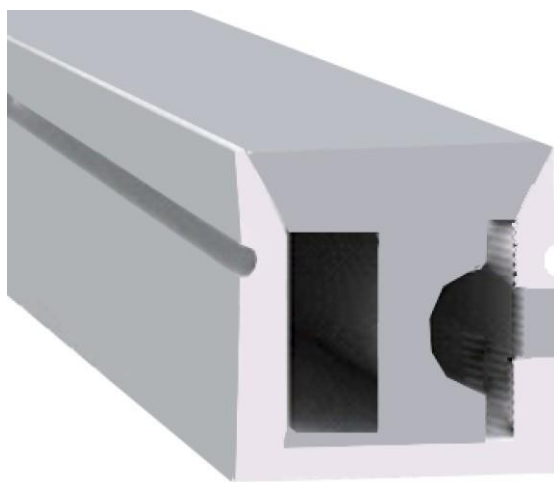

Lighting Direction Top Lighting

PCB Width(mm) 8

Weight(g/m) 114

Section size(mm) 12*12

Beam angle 120°

Aluminum Profile size

LWTG1212-4

Lighting Direction	Side Lighting
PCB Width(mm)	5
Weight(g/m)	166
Section size(mm)	12*12
Beam angle	120°
Aluminum Profile size	

LWTG1212-8

Lighting Direction	Side Lighting
PCB Width(mm)	8
Weight(g/m)	135
Section size(mm)	12*12
Beam angle	120°
Aluminum Profile size	

LWTG1215-1

Lighting Direction	Side Lighting
PCB Width(mm)	8
Weight(g/m)	180
Section size(mm)	12*15
Beam angle	120°
Aluminum Profile size	