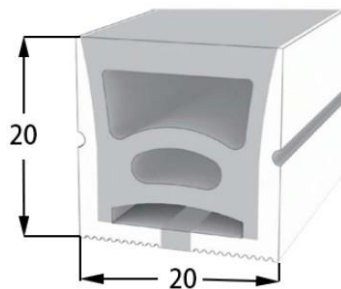

LWTG2014-1

Lighting Direction Top Lighting

PCB Width(mm) 10/12

Weight(g/m) 255

Section size(mm) 20*14

Beam angle 180°

Aluminum Profile size 

LWTG2014-2

Lighting Direction 3 sidesTop Lighting

PCB Width(mm) 10/12

Weight(g/m) 251

Section size(mm) 20*14

Beam angle 180°

Aluminum Profile size 

LWTG2014-3

Lighting Direction	Top Lighting
PCB Width(mm)	10
Weight(g/m)	183
Section size(mm)	20*14
Beam angle	120°
Aluminum Profile size	

LWTG2020-1

Lighting Direction	Top Lighting
PCB Width(mm)	10/12
Weight(g/m)	348
Section size(mm)	20*20
Beam angle	180°
Aluminum Profile size	

LWTG2020-2

Lighting Direction 3 sides Top Lighting

PCB Width(mm) 10/12

Weight(g/m) 295

Section size(mm) 20*20

Beam angle 180°

Aluminum Profile size

End cap with hole End cap no hole Aluminum Clip Aluminum Profile Flexible Profile

LWTG2020-3

Lighting Direction Top Lighting

PCB Width(mm) 10/12