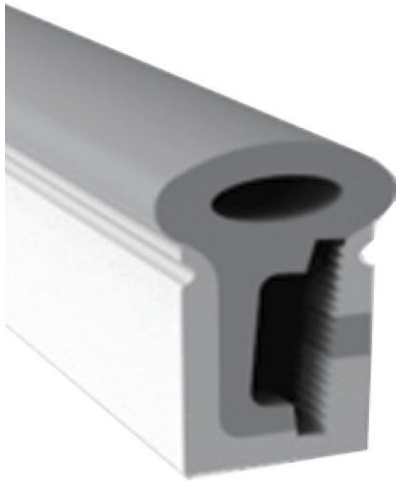

Lighting Direction Side Lighting

PCB Width(mm) 8

Weight(g/m) 89

Section size(mm) 6*16

Beam angle 120°

Aluminum Profile size

WTG0616-4

Lighting Direction	Side Lighting
PCB Width(mm)	8
Weight(g/m)	90
Section size(mm)	6*16

End cap with hole

End cap no hole

LWTG0814-1

Lighting Direction	Side Lighting
PCB Width(mm)	8
Weight(g/m)	145
Section size(mm)	8*14
Beam angle	120°
Aluminum Profile size	

End cap with hole

End cap no hole

Aluminum Clip

Aluminum Profile

LWTG0815-1

Lighting Direction	Side Lighting
PCB Width(mm)	8
Weight(g/m)	114
Section size(mm)	8*15
Beam angle	180°
Aluminum Profile size	

LWTG0816-1

Lighting Direction	Side Lighting
PCB Width(mm)	8
Weight(g/m)	112
Section size(mm)	8*16
Beam angle	180°
Aluminum Profile size	