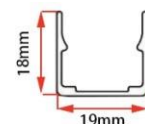

LWTG1010-2

Lighting Direction 3 Sides Top Lighting

PCB Width(mm) 5/6

Weight(g/m) 116

Section size(mm) 10*10

Beam angle 180°

Aluminum Profile size

End cap with hole End cap no hole Aluminum Clip Aluminum Profile Flexible Profile

End cap with hole End cap no hole Aluminum Clip Aluminum Profile Flexible Profile

LWTG1616-2

Lighting Direction Top Lighting

PCB Width(mm) 10

Weight(g/m) 192

Section size(mm) 16*16

Beam angle 120°

Aluminum Profile size

End cap with hole End cap no hole Aluminum Clip Aluminum Profile Flexible Profile

LWTG1616-3

Lighting Direction Side Lighting

PCB Width(mm) 10

Weight(g/m) 259

Section size(mm) 16*16

Beam angle 120°

Aluminum Profile size

End cap with hole End cap no hole Aluminum Clip Aluminum Profile Flexible Profile

LWTG1616-4

Lighting Direction 3 sides Top Lighting

PCB Width(mm) 10

Weight(g/m) 198

Section size(mm) 16*16

Beam angle 180°

Aluminum Profile size