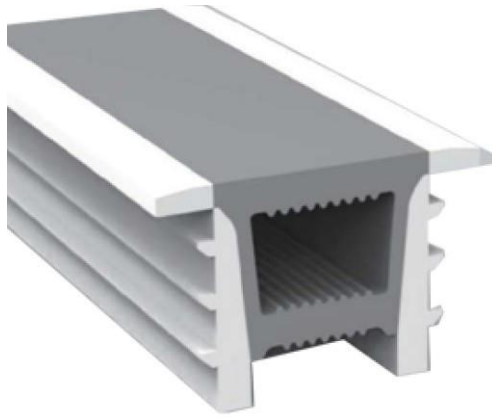

Aluminum Profile size

Aluminum Clip

Aluminum Profile

Flexible Profile

LWTG1010-7

Lighting Direction Top Lighting

PCB Width(mm) 5

Weight(g/m) 94