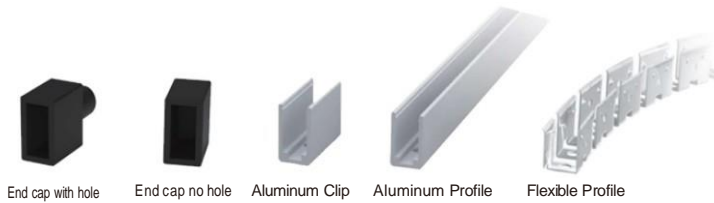

Lighting Direction	Side Lighting
PCB Width(mm)	10
Weight(g/m)	225
Section size(mm)	12*20
Beam angle	120°
Aluminum Profile size