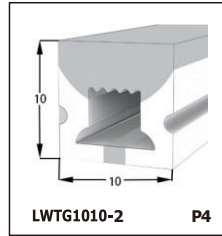

LED SILICONE NEON STRIP

CONTENTS

CONTENTS

CONTENTS

CONTENTS

LWTG1105-1

Lighting Direction	Top Lighting
PCB Width(mm)	8
Weight(g/m)	50
Section size(mm)	5*11
Beam angle	120°

End cap with hole End cap no hole Plastic Clip

LWTG1305-1

Lighting Direction	Top Lighting
PCB Width(mm)	10
Weight(g/m)	56
Section size(mm)	5*13
Beam angle	120°

End cap with hole End cap no hole Plastic Clip

LWTG1505-1

Lighting Direction	Top Lighting
PCB Width(mm)	12
Weight(g/m)	61
Section size(mm)	5*15
Beam angle	120°

LWTG0606-1

Lighting Direction	Top Lighting
PCB Width(mm)	3
Weight(g/m)	42
Section size(mm)	6*6
Beam angle	180°

LWTG0808-1

Lighting Direction	Top Lighting
PCB Width(mm)	5
Weight(g/m)	56
Section size(mm)	8*0
Beam angle	120°
Aluminum Profile size	