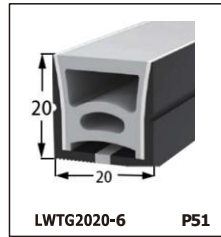

LED SILICONE NEON STRIP

CONTENTS

CONTENTS

CONTENTS

CONTENTS

LWTG1105-1

Lighting Direction	Top Lighting
PCB Width(mm)	8
Weight(g/m)	50
Section size(mm)	5*11
Beam angle	120°

End cap with hole End cap no hole Plastic Clip

LWTG1305-1

Lighting Direction	Top Lighting
PCB Width(mm)	10
Weight(g/m)	56
Section size(mm)	5*13
Beam angle	120°

End cap with hole End cap no hole Plastic Clip

LWTG1505-1

Lighting Direction	Top Lighting
PCB Width(mm)	12
Weight(g/m)	61
Section size(mm)	5*15
Beam angle	120°

LWTG0606-1

Lighting Direction	Top Lighting
PCB Width(mm)	3
Weight(g/m)	42
Section size(mm)	6*6
Beam angle	180°

LWTG0808-1

Lighting Direction	Top Lighting
PCB Width(mm)	5
Weight(g/m)	56
Section size(mm)	8*0
Beam angle	120°
Aluminum Profile size	