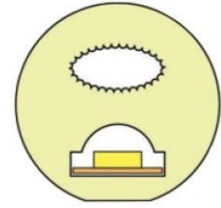

LWTG1225-2

Lighting Direction Side Lighting

PCB Width(mm) 10

Weight(g/m) 243

Section size(mm) 12*25

Beam angle 270°

Aluminum Profile size

LWTG1525-1

Lighting Direction 3 sides Top Lighting

PCB Width(mm) 10

Weight(g/m) 320

Section size(mm) 15*25

Beam angle 180°

LWTG1313-1

Lighting Direction	Top Lighting
PCB Width(mm)	8
Weight(g/m)	142
Section size(mm)	13*13
Beam angle	180°

LWTG1513-1

Lighting Direction	Top Lighting
PCB Width(mm)	10
Weight(g/m)	143
Section size(mm)	13*15
Beam angle	180°

LWTG13-1

Lighting Direction	Top Lighting
PCB Width(mm)	5
Weight(g/m)	136
Section size(mm)	∅13
Beam angle	270°