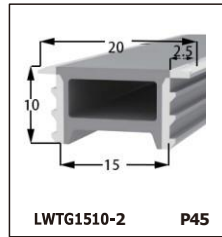

LED SILICONE NEON STRIP

CONTENTS

CONTENTS

CONTENTS

CONTENTS

LWTG1105-1

Lighting Direction	Top Lighting
PCB Width(mm)	8
Weight(g/m)	50
Section size(mm)	5*11
Beam angle	120°

End cap with hole End cap no hole Plastic Clip

LWTG1305-1

Lighting Direction	Top Lighting
PCB Width(mm)	10
Weight(g/m)	56
Section size(mm)	5*13
Beam angle	120°

End cap with hole End cap no hole Plastic Clip

LWTG1505-1

Lighting Direction	Top Lighting
PCB Width(mm)	12
Weight(g/m)	61
Section size(mm)	5*15
Beam angle	120°