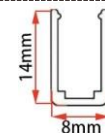

Lighting Direction   Side Lighting

PCB Width(mm)   8

Weight(g/m)   87

Section size(mm)   6*16

Beam angle   120°

Aluminum Profile size

End cap with hole