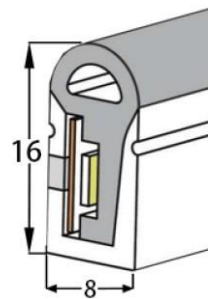

Lighting Direction Side Lighting

PCB Width(mm) 8

Weight(g/m) 89

Section size(mm) 6*16

Beam angle 120°

Aluminum Profile size

WTG0616-4

Lighting Direction	Side Lighting
PCB Width(mm)	8
Weight(g/m)	90
Section size(mm)	6*16

End cap with hole

End cap no hole

LWTG0814-1

Lighting Direction	Side Lighting
PCB Width(mm)	8
Weight(g/m)	145
Section size(mm)	8*14
Beam angle	120°
Aluminum Profile size	

End cap with hole

End cap no hole

Aluminum Clip

Aluminum Profile

LWTG0815-1

Lighting Direction	Side Lighting
PCB Width(mm)	8
Weight(g/m)	114
Section size(mm)	8*15
Beam angle	180°
Aluminum Profile size	

LWTG0816-1

Lighting Direction	Side Lighting
PCB Width(mm)	8
Weight(g/m)	112
Section size(mm)	8*16
Beam angle	180°
Aluminum Profile size	

LWTG0815-2

Lighting Direction	Side Lighting
PCB Width(mm)	8
Weight(g/m)	118
Section size(mm)	8*16
Beam angle	120°
Aluminum Profile size	

End cap with hole End cap no hole Aluminum Clip Flexible Profile

LWTG0817-1