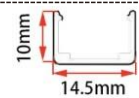

LWTG1010-3

Lighting Direction Top Lighting

PCB Width(mm) 5

Weight(g/m) 90

Section size(mm) 10*10

Beam angle 120°

Aluminum Profile size

End cap with hole End cap no hole Aluminum Clip Aluminum Profile Flexible Profile

LWTG1010-4

Lighting Direction	Side Lighting
PCB Width(mm)	6
Weight(g/m)	84
Section size(mm)	10*10
Beam angle	120°
Aluminum Profile size	

LWTG1212-1

Lighting Direction	Top Lighting
PCB Width(mm)	8
Weight(g/m)	138
Section size(mm)	12*12
Beam angle	120°
Aluminum Profile size	

LWTG1212-2

Lighting Direction 3 Sides Top Lighting

PCB Width(mm) 8

Weight(g/m) 125

Section size(mm) 12*12

Beam angle 180°

Aluminum Profile size

LWTG1212-3

Lighting Direction Top Lighting

PCB Width(mm) 8

Weight(g/m) 114

Section size(mm) 12*12

Beam angle 120°

Aluminum Profile size

LWTG1212-4

Lighting Direction	Side Lighting
PCB Width(mm)	5
Weight(g/m)	166
Section size(mm)	12*12
Beam angle	120°
Aluminum Profile size	