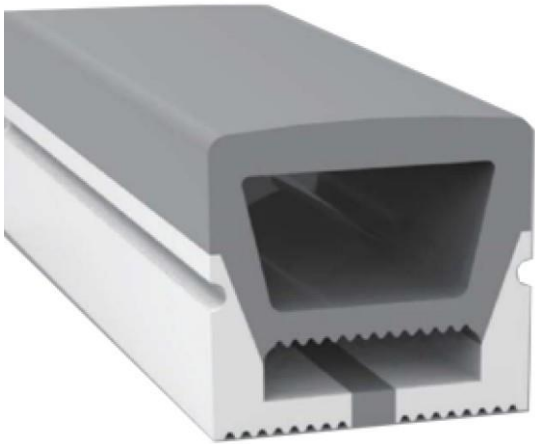

End cap with hole End cap no hole Aluminum Clip Aluminum Profile Flexible Profile

LWTG1616-3

Lighting Direction Side Lighting

PCB Width(mm) 10

Weight(g/m) 259

Section size(mm) 16*16

Beam angle 120°

Aluminum Profile size

End cap with hole End cap no hole Aluminum Clip Aluminum Profile Flexible Profile

LWTG1616-4

Lighting Direction 3 sides Top Lighting

PCB Width(mm) 10

Weight(g/m) 198

Section size(mm) 16*16

Beam angle 180°

Aluminum Profile size