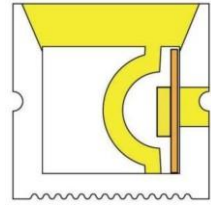

LWTG0606-1

Lighting Direction	Top Lighting
PCB Width(mm)	3
Weight(g/m)	42
Section size(mm)	6*6
Beam angle	180°

LWTG0808-1

Lighting Direction	Top Lighting
PCB Width(mm)	5
Weight(g/m)	56
Section size(mm)	8*0
Beam angle	120°
Aluminum Profile size	

LWTG1010-2

Lighting Direction 3 Sides Top Lighting

PCB Width(mm) 5/6

Weight(g/m) 116

Section size(mm) 10*10

Beam angle 180°

Aluminum Profile size

End cap with hole End cap no hole Aluminum Clip Aluminum Profile Flexible Profile

LWTG1010-3

Lighting Direction Top Lighting

PCB Width(mm) 5

Weight(g/m) 90

Section size(mm) 10*10

Beam angle 120°

Aluminum Profile size

End cap with hole End cap no hole Aluminum Clip Aluminum Profile Flexible Profile

LWTG1010-4

Lighting Direction	Side Lighting
PCB Width(mm)	6
Weight(g/m)	84
Section size(mm)	10*10
Beam angle	120°
Aluminum Profile size	

LWTG1212-1

Lighting Direction	Top Lighting
PCB Width(mm)	8
Weight(g/m)	138
Section size(mm)	12*12
Beam angle	120°
Aluminum Profile size	