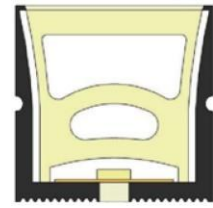

LWTG2020-7