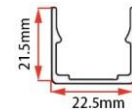

Lighting Direction 3 sidesTop Lighting

PCB Width(mm) 10/12

Weight(g/m) 251

Section size(mm) 20*14

Beam angle 180°

Aluminum Profile size 

LWTG2014-3

Lighting Direction	Top Lighting
PCB Width(mm)	10
Weight(g/m)	183
Section size(mm)	20*14
Beam angle	120°
Aluminum Profile size	

LWTG2020-1

Lighting Direction	Top Lighting
PCB Width(mm)	10/12
Weight(g/m)	348
Section size(mm)	20*20
Beam angle	180°
Aluminum Profile size	

LWTG2020-2

Lighting Direction 3 sides Top Lighting

PCB Width(mm) 10/12

Weight(g/m) 295

Section size(mm) 20*20

Beam angle 180°

Aluminum Profile size

End cap with hole End cap no hole Aluminum Clip Aluminum Profile Flexible Profile

LWTG2020-3

Lighting Direction Top Lighting

PCB Width(mm) 10/12

Weight(g/m) 271

Section size(mm) 20*20

Beam angle 180°

Aluminum Profile size

End cap with hole End cap no hole Aluminum Clip Aluminum Profile Flexible Profile

LWTG2020-4

Lighting Direction Top/Side Lighting