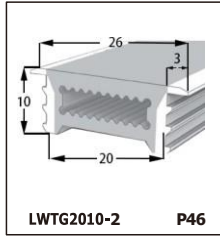

LED SILICONE NEON STRIP

CONTENTS

CONTENTS

CONTENTS

CONTENTS

LWTG1105-1

Lighting Direction	Top Lighting
PCB Width(mm)	8
Weight(g/m)	50
Section size(mm)	5*11
Beam angle	120°

End cap with hole End cap no hole Plastic Clip

LWTG1305-1

Lighting Direction	Top Lighting
PCB Width(mm)	10
Weight(g/m)	56
Section size(mm)	5*13
Beam angle	120°

End cap with hole End cap no hole Plastic Clip

LWTG1505-1

Lighting Direction	Top Lighting
PCB Width(mm)	12
Weight(g/m)	61
Section size(mm)	5*15
Beam angle	120°

LWTG0606-1

Lighting Direction	Top Lighting
PCB Width(mm)	3
Weight(g/m)	42
Section size(mm)	6*6
Beam angle	180°

LWTG0808-1

Lighting Direction	Top Lighting
PCB Width(mm)	5
Weight(g/m)	56
Section size(mm)	8*0
Beam angle	120°
Aluminum Profile size	