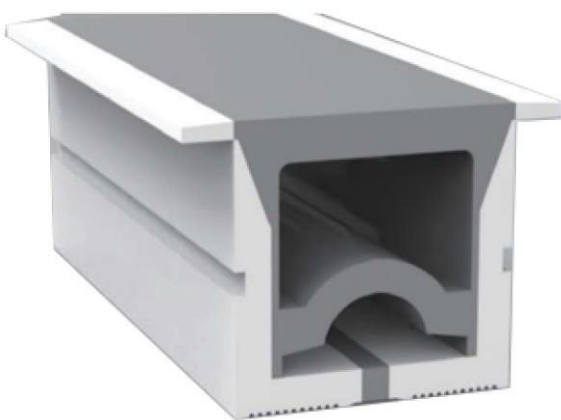

LWTG2020-5

Lighting Direction Top Lighting

PCB Width(mm) 10/12

Weight(g/m) 296

Section size(mm) 20*19

Beam angle 120°

Aluminum Profile size