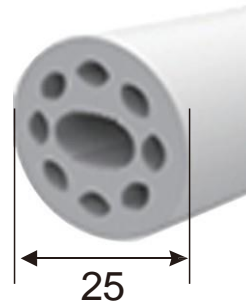

LWTG22-2

Lighting Direction	360°
PCB Width(mm)	double-sided 8/10
Weight(g/m)	327
Section size(mm)	∅ 22
Beam angle	360°

End cap with hole

End cap no hole

Plastic clip

LWTG25-1

Lighting Direction	360°
PCB Width(mm)	double-sided 8
Weight(g/m)	408
Section size(mm)	∅25
Beam angle	360°