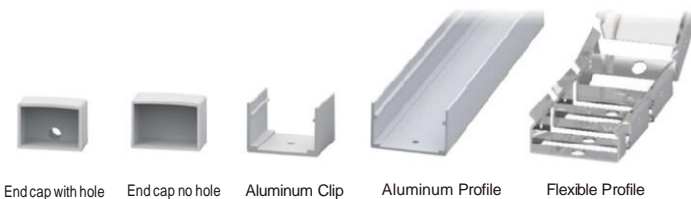

Section size(mm) 30*20

Beam angle 120°

Aluminum Profile size

End cap with hole End cap no hole Aluminum Clip Aluminum Profile Flexible Profile

LWTG3032-1

Lighting Direction Side Lighting

PCB Width(mm) 12/15

Weight(g/m) 644

Section size(mm) 30*32

Beam angle 120°

Aluminum Profile size

End cap with hole End cap no hole Aluminum Clip Aluminum Profile

LWTG4025-1

Lighting Direction Top Lighting

PCB Width(mm) 20

Weight(g/m) 657

Section size(mm) 40*25

Beam angle 120°

Aluminum Profile size

End cap with hole End cap no hole Aluminum Clip Aluminum Profile Flexible Profile

LWTG5025-1

Lighting Direction	Top Lighting
PCB Width(mm)	20
Weight(g/m)	860
Section size(mm)	50*25
Beam angle	120°
Aluminum Profile size	