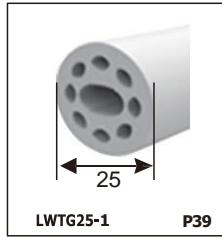

LED SILICONE NEON STRIP

CONTENTS

CONTENTS

CONTENTS

CONTENTS

LWTG1105-1

Lighting Direction	Top Lighting
PCB Width(mm)	8
Weight(g/m)	50
Section size(mm)	5*11
Beam angle	120°

End cap with hole End cap no hole Plastic Clip

LWTG1305-1

Lighting Direction	Top Lighting
PCB Width(mm)	10
Weight(g/m)	56
Section size(mm)	5*13
Beam angle	120°

End cap with hole End cap no hole Plastic Clip

LWTG1505-1

Lighting Direction	Top Lighting
PCB Width(mm)	12
Weight(g/m)	61
Section size(mm)	5*15
Beam angle	120°

LWTG0606-1

Lighting Direction	Top Lighting
PCB Width(mm)	3
Weight(g/m)	42
Section size(mm)	6*6
Beam angle	180°

LWTG0808-1

Lighting Direction	Top Lighting
PCB Width(mm)	5
Weight(g/m)	56
Section size(mm)	8*0
Beam angle	120°
Aluminum Profile size	