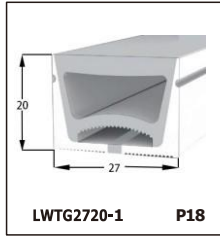

LED SILICONE NEON STRIP

CONTENTS

CONTENTS

CONTENTS

CONTENTS

LWTG1105-1

Lighting Direction	Top Lighting
PCB Width(mm)	8
Weight(g/m)	50
Section size(mm)	5*11
Beam angle	120°

End cap with hole End cap no hole Plastic Clip

LWTG1305-1

Lighting Direction	Top Lighting
PCB Width(mm)	10
Weight(g/m)	56
Section size(mm)	5*13
Beam angle	120°

End cap with hole End cap no hole Plastic Clip

LWTG1505-1

Lighting Direction	Top Lighting
PCB Width(mm)	12
Weight(g/m)	61
Section size(mm)	5*15
Beam angle	120°

LWTG0606-1

Lighting Direction	Top Lighting
PCB Width(mm)	3
Weight(g/m)	42
Section size(mm)	6*6
Beam angle	180°

LWTG0808-1

Lighting Direction	Top Lighting
PCB Width(mm)	5
Weight(g/m)	56
Section size(mm)	8*0
Beam angle	120°
Aluminum Profile size	