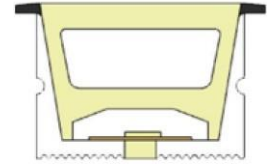

PCB Width(mm) 10

Weight(g/m) 186

Section size(mm) 16*15

Beam angle 120°

Aluminum Profile size

Aluminum Clip

Aluminum Profile

Flexible Profile

LWTG2014-4

Lighting Direction Top Lighting

PCB Width(mm) 10

Weight(g/m) 238

Section size(mm) 20*14

Beam angle 120°

Aluminum Profile size

Aluminum Clip