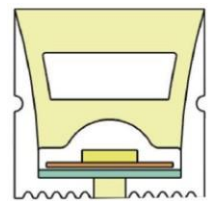

LWTG0606-1

Lighting Direction	Top Lighting
PCB Width(mm)	3
Weight(g/m)	42
Section size(mm)	6*6
Beam angle	180°

LWTG0808-1

Lighting Direction	Top Lighting
PCB Width(mm)	5
Weight(g/m)	56
Section size(mm)	8*0
Beam angle	120°
Aluminum Profile size	

LWTG1010-2

Lighting Direction 3 Sides Top Lighting

PCB Width(mm) 5/6

Weight(g/m) 116

Section size(mm) 10*10

Beam angle 180°

Aluminum Profile size

End cap with hole End cap no hole Aluminum Clip Aluminum Profile Flexible Profile

LWTG1010-3

Lighting Direction Top Lighting

PCB Width(mm) 5

Weight(g/m) 90

Section size(mm) 10*10

Beam angle 120°

Aluminum Profile size

End cap with hole End cap no hole Aluminum Clip Aluminum Profile Flexible Profile

LWTG1010-4

Lighting Direction	Side Lighting
PCB Width(mm)	6
Weight(g/m)	84
Section size(mm)	10*10
Beam angle	120°
Aluminum Profile size	

LWTG1212-1

Lighting Direction	Top Lighting
PCB Width(mm)	8
Weight(g/m)	138
Section size(mm)	12*12
Beam angle	120°
Aluminum Profile size	