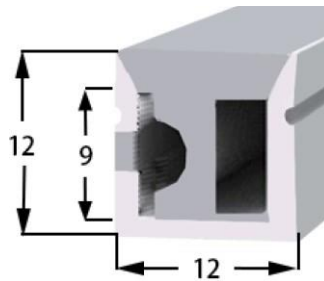

LWTG1010-4

Lighting Direction	Side Lighting
PCB Width(mm)	6
Weight(g/m)	84
Section size(mm)	10*10
Beam angle	120°
Aluminum Profile size	

LWTG1212-1

Lighting Direction	Top Lighting
PCB Width(mm)	8
Weight(g/m)	138
Section size(mm)	12*12
Beam angle	120°
Aluminum Profile size	

LWTG1212-2

Lighting Direction 3 Sides Top Lighting

PCB Width(mm) 8

Weight(g/m) 125

Section size(mm) 12*12

Beam angle 180°

Aluminum Profile size

LWTG1212-3

Lighting Direction Top Lighting

PCB Width(mm) 8

Weight(g/m) 114

Section size(mm) 12*12

Beam angle 120°

Aluminum Profile size

LWTG1212-4

Lighting Direction	Side Lighting
PCB Width(mm)	5
Weight(g/m)	166
Section size(mm)	12*12
Beam angle	120°
Aluminum Profile size	

LWTG1212-8

Lighting Direction	Side Lighting
PCB Width(mm)	8
Weight(g/m)	135
Section size(mm)	12*12
Beam angle	120°
Aluminum Profile size	

LWTG1215-1

Lighting Direction	Side Lighting
PCB Width(mm)	8
Weight(g/m)	180
Section size(mm)	12*15
Beam angle	120°
Aluminum Profile size	