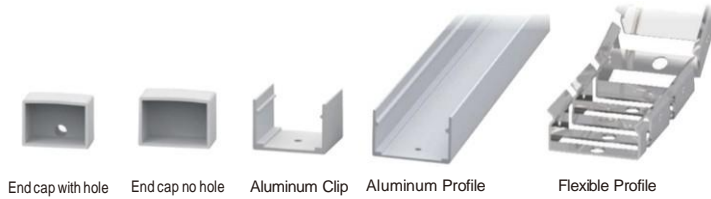

Weight(g/m) 644

Section size(mm) 30*32

Beam angle 120°

Aluminum Profile size

End cap with hole End cap no hole Aluminum Clip Aluminum Profile

LWTG4025-1

Lighting Direction Top Lighting

PCB Width(mm) 20

Weight(g/m) 657

Section size(mm) 40*25

Beam angle 120°

Aluminum Profile size

End cap with hole End cap no hole Aluminum Clip Aluminum Profile Flexible Profile

LWTG5025-1

Lighting Direction	Top Lighting
PCB Width(mm)	20
Weight(g/m)	860
Section size(mm)	50*25
Beam angle	120°
Aluminum Profile size	

LWTG7030-1

Lighting Direction	Top Lighting
PCB Width(mm)	30
Weight(g/m)	1339
Section size(mm)	70*30
Beam angle	120°
Aluminum Profile size	

LWTG10030-1

Lighting Direction	Top Lighting
PCB Width(mm)	20X2
Weight(g/m)	1836
Section size(mm)	100*30
Beam angle	120°
Aluminum Profile size	

End cap with hole End cap no hole Aluminum Clip Aluminum Profile Flexible Profile

LWTG0408-1

Lighting Direction	Side Lighting
PCB Width(mm)	5
Weight(g/m)	30
Section size(mm)	4*8
Beam angle	120°

End cap with hole End cap no hole