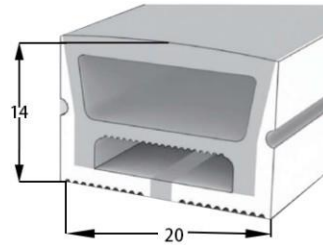

LWTG2014-1

Lighting Direction Top Lighting

PCB Width(mm) 10/12

Weight(g/m) 255

Section size(mm) 20*14

Beam angle 180°

Aluminum Profile size 

LWTG2014-2

Lighting Direction 3 sidesTop Lighting

PCB Width(mm) 10/12

Weight(g/m) 251

Section size(mm) 20*14

Beam angle 180°

Aluminum Profile size 

LWTG2014-3

Lighting Direction	Top Lighting
PCB Width(mm)	10
Weight(g/m)	183
Section size(mm)	20*14
Beam angle	120°
Aluminum Profile size	

LWTG2020-1

Lighting Direction	Top Lighting
PCB Width(mm)	10/12
Weight(g/m)	348
Section size(mm)	20*20
Beam angle	180°
Aluminum Profile size	

LWTG2020-2

Lighting Direction 3 sides Top Lighting

PCB Width(mm) 10/12