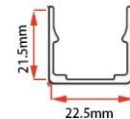

Lighting Direction   Top Lighting

PCB Width(mm)   12

Weight(g/m)   330

Section size(mm)   20*20

Beam angle   120°

Aluminum Profile size