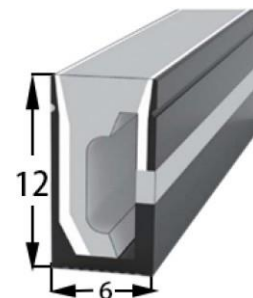

LWTG0612-2