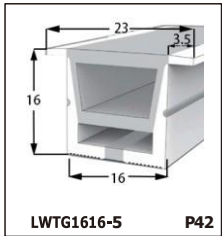

LED SILICONE NEON STRIP

CONTENTS

CONTENTS

CONTENTS

CONTENTS

LWTG1105-1

Lighting Direction	Top Lighting
PCB Width(mm)	8
Weight(g/m)	50
Section size(mm)	5*11
Beam angle	120°

End cap with hole End cap no hole Plastic Clip

LWTG1305-1

Lighting Direction	Top Lighting
PCB Width(mm)	10
Weight(g/m)	56
Section size(mm)	5*13
Beam angle	120°

End cap with hole End cap no hole Plastic Clip

LWTG1505-1

Lighting Direction	Top Lighting
PCB Width(mm)	12
Weight(g/m)	61
Section size(mm)	5*15
Beam angle	120°

LWTG0606-1

Lighting Direction	Top Lighting
PCB Width(mm)	3
Weight(g/m)	42
Section size(mm)	6*6
Beam angle	180°

LWTG0808-1

Lighting Direction	Top Lighting
PCB Width(mm)	5
Weight(g/m)	56
Section size(mm)	8*0
Beam angle	120°
Aluminum Profile size	