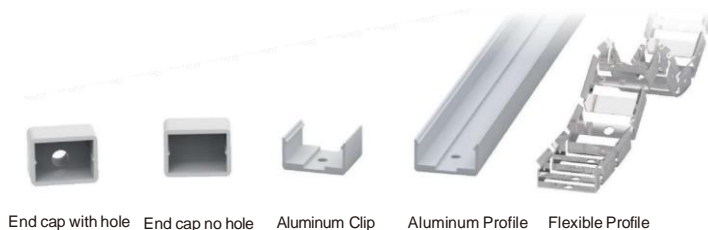

Weight(g/m) 271

Section size(mm) 20*20

Beam angle 180°

Aluminum Profile size

End cap with hole End cap no hole Aluminum Clip Aluminum Profile Flexible Profile

LWTG2020-4

Lighting Direction Top/Side Lighting

PCB Width(mm) Top View 8/Side View 10

Weight(g/m) 297

Section size(mm) 20*20

Beam angle 120°

Aluminum Profile size 

LWTG2010-1

Lighting Direction Top Lighting

PCB Width(mm) 10/12

Weight(g/m) 180

Section size(mm) 20*10

Beam angle 120°

Aluminum Profile size 

LWTG2517-1

Lighting Direction	Top Lighting
PCB Width(mm)	15
Weight(g/m)	362
Section size(mm)	25*17
Beam angle	120°
Aluminum Profile size	