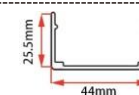

Aluminum Profile size

Aluminum Clip

Aluminum Profile

Flexible Profile

LWTG5015-1

Lighting Direction	Top Lighting
PCB Width(mm)	15/20
Weight(g/m)	521
Section size(mm)	50*14
Beam angle	120°
Aluminum Profile size	