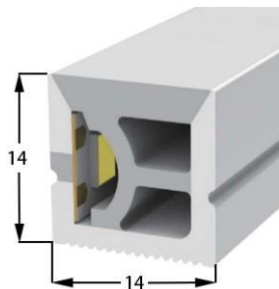

LWTG1212-8

Lighting Direction	Side Lighting
PCB Width(mm)	8
Weight(g/m)	135
Section size(mm)	12*12
Beam angle	120°
Aluminum Profile size	

LWTG1215-1

Lighting Direction	Side Lighting
PCB Width(mm)	8
Weight(g/m)	180
Section size(mm)	12*15
Beam angle	120°
Aluminum Profile size	

LWTG1414-2

Lighting Direction	3 sides Top Lighting
PCB Width(mm)	10
Weight(g/m)	147
Section size(mm)	14*14
Beam angle	180°
Aluminum Profile size	

LWTG1414-1

Lighting Direction	Top Lighting
PCB Width(mm)	10
Weight(g/m)	145
Section size(mm)	14*14
Beam angle	120°
Aluminum Profile size	

End cap with hole

End cap no hole

Aluminum Clip

Aluminum Profile

LWTG1414-3

Lighting Direction	Side Lighting
PCB Width(mm)	8
Weight(g/m)	163
Section size(mm)	14*14
Beam angle	120°
Aluminum Profile size	

End cap with hole