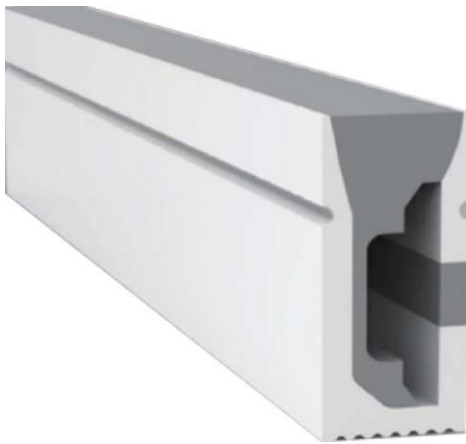

LWTG0410-1

Lighting Direction Side Lighting

PCB Width(mm) 5/6

Weight(g/m) 47

Section size(mm) 4*10

Beam angle 120°

Aluminum Profile size