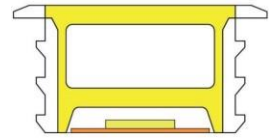

LWTG1510-2