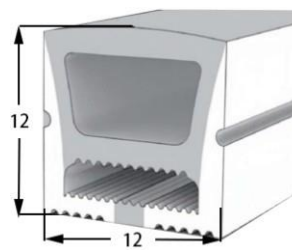

LWTG1010-3

Lighting Direction Top Lighting

PCB Width(mm) 5

Weight(g/m) 90

Section size(mm) 10*10

Beam angle 120°

Aluminum Profile size

End cap with hole End cap no hole Aluminum Clip Aluminum Profile Flexible Profile

LWTG1010-4

Lighting Direction	Side Lighting
PCB Width(mm)	6
Weight(g/m)	84
Section size(mm)	10*10
Beam angle	120°
Aluminum Profile size	

LWTG1212-1

Lighting Direction	Top Lighting
PCB Width(mm)	8
Weight(g/m)	138
Section size(mm)	12*12
Beam angle	120°
Aluminum Profile size	

LWTG1212-2

Lighting Direction 3 Sides Top Lighting

PCB Width(mm) 8

Weight(g/m) 125

Section size(mm) 12*12

Beam angle 180°

Aluminum Profile size

LWTG1212-3

Lighting Direction Top Lighting

PCB Width(mm) 8

Weight(g/m) 114

Section size(mm) 12*12

Beam angle 120°

Aluminum Profile size

LWTG1212-4

Lighting Direction	Side Lighting
PCB Width(mm)	5
Weight(g/m)	166
Section size(mm)	12*12
Beam angle	120°
Aluminum Profile size	