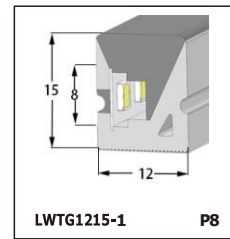

LED SILICONE NEON STRIP

CONTENTS

CONTENTS

CONTENTS

CONTENTS

LWTG1105-1

Lighting Direction	Top Lighting
PCB Width(mm)	8
Weight(g/m)	50
Section size(mm)	5*11
Beam angle	120°

End cap with hole End cap no hole Plastic Clip

LWTG1305-1

Lighting Direction	Top Lighting
PCB Width(mm)	10
Weight(g/m)	56
Section size(mm)	5*13
Beam angle	120°

End cap with hole End cap no hole Plastic Clip

LWTG1505-1

Lighting Direction	Top Lighting
PCB Width(mm)	12
Weight(g/m)	61
Section size(mm)	5*15
Beam angle	120°

LWTG0606-1

Lighting Direction	Top Lighting
PCB Width(mm)	3
Weight(g/m)	42
Section size(mm)	6*6
Beam angle	180°

LWTG0808-1

Lighting Direction	Top Lighting
PCB Width(mm)	5
Weight(g/m)	56
Section size(mm)	8*0
Beam angle	120°
Aluminum Profile size	