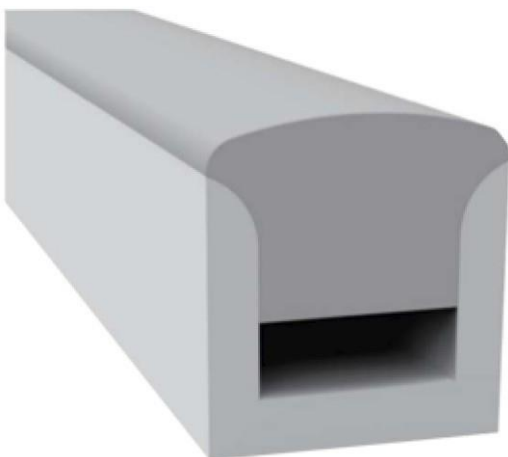

LED SILICONE NEON STRIP

CONTENTS

CONTENTS

CONTENTS

CONTENTS

LWTG1105-1

Lighting Direction	Top Lighting
PCB Width(mm)	8
Weight(g/m)	50
Section size(mm)	5*11
Beam angle	120°

End cap with hole End cap no hole Plastic Clip

LWTG1305-1

Lighting Direction	Top Lighting
PCB Width(mm)	10
Weight(g/m)	56
Section size(mm)	5*13
Beam angle	120°

End cap with hole End cap no hole Plastic Clip

LWTG1505-1

Lighting Direction	Top Lighting
PCB Width(mm)	12
Weight(g/m)	61
Section size(mm)	5*15
Beam angle	120°

LWTG0606-1

Lighting Direction	Top Lighting
PCB Width(mm)	3
Weight(g/m)	42
Section size(mm)	6*6
Beam angle	180°

LWTG0808-1

Lighting Direction	Top Lighting
PCB Width(mm)	5
Weight(g/m)	56
Section size(mm)	8*0
Beam angle	120°
Aluminum Profile size	