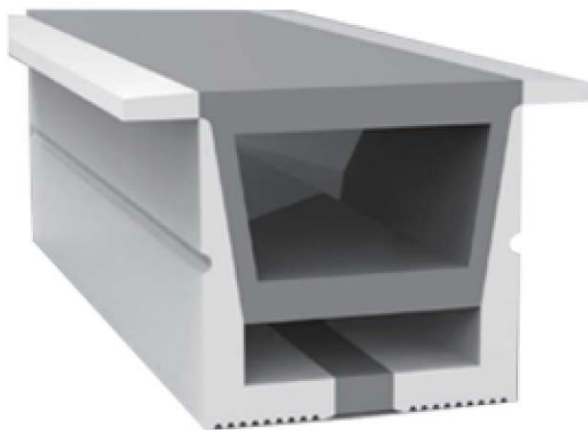

Section size(mm) 12*11

Beam angle 120°

Aluminum Profile size

Aluminum Clip

Aluminum Profile

Flexible Profile

LWTG1616-5

Lighting Direction Top Lighting