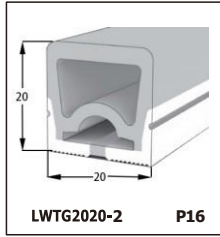

LED SILICONE NEON STRIP

CONTENTS

CONTENTS

CONTENTS

CONTENTS

LWTG1105-1

Lighting Direction	Top Lighting
PCB Width(mm)	8
Weight(g/m)	50
Section size(mm)	5*11
Beam angle	120°

End cap with hole End cap no hole Plastic Clip

LWTG1305-1

Lighting Direction	Top Lighting
PCB Width(mm)	10
Weight(g/m)	56
Section size(mm)	5*13
Beam angle	120°

End cap with hole End cap no hole Plastic Clip

LWTG1505-1

Lighting Direction	Top Lighting
PCB Width(mm)	12
Weight(g/m)	61
Section size(mm)	5*15
Beam angle	120°

LWTG0606-1

Lighting Direction	Top Lighting
PCB Width(mm)	3
Weight(g/m)	42
Section size(mm)	6*6
Beam angle	180°

LWTG0808-1

Lighting Direction	Top Lighting
PCB Width(mm)	5
Weight(g/m)	56
Section size(mm)	8*0
Beam angle	120°
Aluminum Profile size	