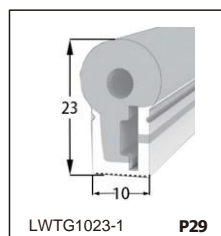

LED SILICONE NEON STRIP

CONTENTS

CONTENTS

CONTENTS

CONTENTS

LWTG1105-1

Lighting Direction	Top Lighting
PCB Width(mm)	8
Weight(g/m)	50
Section size(mm)	5*11
Beam angle	120°

End cap with hole End cap no hole Plastic Clip

LWTG1305-1

Lighting Direction	Top Lighting
PCB Width(mm)	10
Weight(g/m)	56
Section size(mm)	5*13
Beam angle	120°

End cap with hole End cap no hole Plastic Clip

LWTG1505-1

Lighting Direction	Top Lighting
PCB Width(mm)	12
Weight(g/m)	61
Section size(mm)	5*15
Beam angle	120°

LWTG0606-1

Lighting Direction	Top Lighting
PCB Width(mm)	3
Weight(g/m)	42
Section size(mm)	6*6
Beam angle	180°

LWTG0808-1

Lighting Direction	Top Lighting
PCB Width(mm)	5
Weight(g/m)	56
Section size(mm)	8*0
Beam angle	120°
Aluminum Profile size	