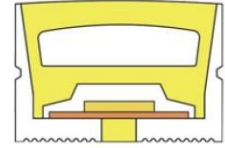

LWTG1510-1

Lighting Direction   Top Lighting

PCB Width(mm)   10

Weight(g/m)   131

Section size(mm)   15*10

Beam angle   120°

Aluminum Profile size