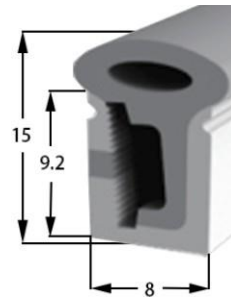

LWTG0613-1

Lighting Direction Side Lighting

PCB Width(mm) 8

Weight(g/m) 79

Section size(mm) 6*13

Beam angle 180°

Aluminum Profile size

LWTG0616-1

Lighting Direction Side Lighting

PCB Width(mm) 8

Weight(g/m) 89

Section size(mm) 6*16

Beam angle 120°

Aluminum Profile size

WTG0616-4

Lighting Direction	Side Lighting
PCB Width(mm)	8
Weight(g/m)	90
Section size(mm)	6*16

End cap with hole

End cap no hole

LWTG0814-1

Lighting Direction	Side Lighting
PCB Width(mm)	8
Weight(g/m)	145
Section size(mm)	8*14
Beam angle	120°
Aluminum Profile size	

End cap with hole

End cap no hole

Aluminum Clip

Aluminum Profile

LWTG0815-1

Lighting Direction	Side Lighting
PCB Width(mm)	8
Weight(g/m)	114
Section size(mm)	8*15
Beam angle	180°
Aluminum Profile size	

LWTG0816-1

Lighting Direction	Side Lighting
PCB Width(mm)	8
Weight(g/m)	112
Section size(mm)	8*16
Beam angle	180°
Aluminum Profile size	