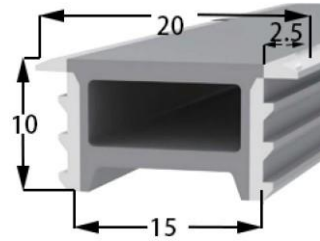

LWTG1510-2