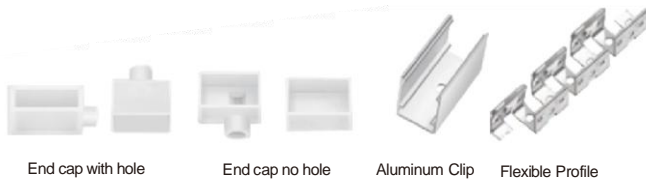

LWTG1212-2

Lighting Direction 3 Sides Top Lighting

PCB Width(mm) 8

Weight(g/m) 125

Section size(mm) 12*12

Beam angle 180°

Aluminum Profile size

LWTG1212-3

Lighting Direction Top Lighting

PCB Width(mm) 8

Weight(g/m) 114

Section size(mm) 12*12

Beam angle 120°

Aluminum Profile size

LWTG1212-4

Lighting Direction	Side Lighting
PCB Width(mm)	5
Weight(g/m)	166
Section size(mm)	12*12
Beam angle	120°
Aluminum Profile size	

LWTG1212-8

Lighting Direction	Side Lighting
PCB Width(mm)	8
Weight(g/m)	135
Section size(mm)	12*12
Beam angle	120°
Aluminum Profile size	

LWTG1215-1

Lighting Direction	Side Lighting
PCB Width(mm)	8
Weight(g/m)	180
Section size(mm)	12*15
Beam angle	120°
Aluminum Profile size	