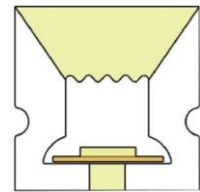

LWTG1305-1

Lighting Direction	Top Lighting
PCB Width(mm)	10
Weight(g/m)	56
Section size(mm)	5*13
Beam angle	120°

End cap with hole End cap no hole Plastic Clip

LWTG1505-1

Lighting Direction	Top Lighting
PCB Width(mm)	12
Weight(g/m)	61
Section size(mm)	5*15
Beam angle	120°

LWTG0606-1

Lighting Direction	Top Lighting
PCB Width(mm)	3
Weight(g/m)	42
Section size(mm)	6*6
Beam angle	180°

LWTG0808-1

Lighting Direction	Top Lighting
PCB Width(mm)	5
Weight(g/m)	56
Section size(mm)	8*0
Beam angle	120°
Aluminum Profile size	

End cap no hole End cap with hole Aluminum Clip

LWTG1010-1

Lighting Direction	Top Lighting
PCB Width(mm)	5/6
Weight(g/m)	112
Section size(mm)	10*10
Beam angle	120°
Aluminum Profile size	

End cap with hole End cap no hole Aluminum Clip Aluminum Profile Flexible Profile

LWTG1010-2

Lighting Direction 3 Sides Top Lighting

PCB Width(mm) 5/6

Weight(g/m) 116

Section size(mm) 10*10

Beam angle 180°

Aluminum Profile size

End cap with hole End cap no hole Aluminum Clip Aluminum Profile Flexible Profile