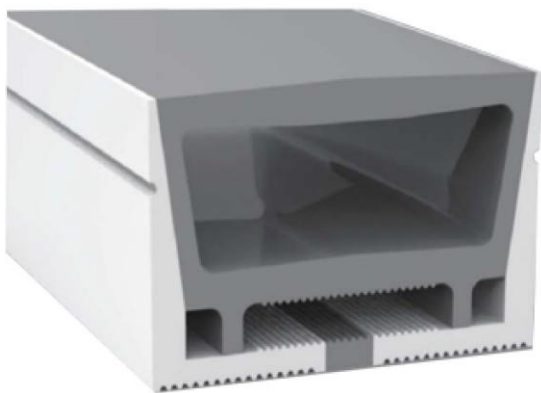

Section size(mm) 30*20

Beam angle 120°

Aluminum Profile size

End cap with hole End cap no hole Aluminum Clip Aluminum Profile Flexible Profile

LWTG3020-2

Lighting Direction Top Lighting

PCB Width(mm) 15

Weight(g/m) 428