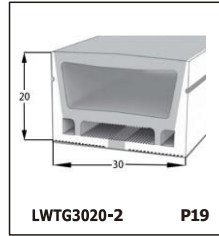

LED SILICONE NEON STRIP

CONTENTS

CONTENTS

CONTENTS

CONTENTS

LWTG1105-1

Lighting Direction	Top Lighting
PCB Width(mm)	8
Weight(g/m)	50
Section size(mm)	5*11
Beam angle	120°

End cap with hole End cap no hole Plastic Clip

LWTG1305-1

Lighting Direction	Top Lighting
PCB Width(mm)	10
Weight(g/m)	56
Section size(mm)	5*13
Beam angle	120°

End cap with hole End cap no hole Plastic Clip

LWTG1505-1

Lighting Direction	Top Lighting
PCB Width(mm)	12
Weight(g/m)	61
Section size(mm)	5*15
Beam angle	120°