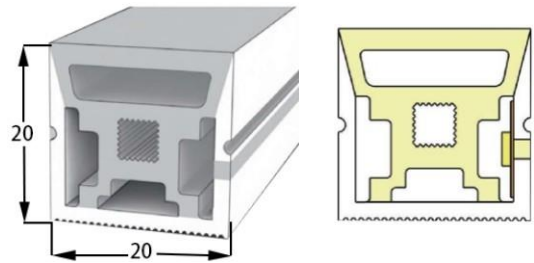

LWTG2020-1

Lighting Direction	Top Lighting
PCB Width(mm)	10/12
Weight(g/m)	348
Section size(mm)	20*20
Beam angle	180°
Aluminum Profile size	

LWTG2020-2

Lighting Direction 3 sides Top Lighting

PCB Width(mm) 10/12

Weight(g/m) 295

Section size(mm) 20*20

Beam angle 180°

Aluminum Profile size

End cap with hole End cap no hole Aluminum Clip Aluminum Profile Flexible Profile

LWTG2020-3

Lighting Direction Top Lighting

PCB Width(mm) 10/12

Weight(g/m) 271

Section size(mm) 20*20

Beam angle 180°

Aluminum Profile size

End cap with hole End cap no hole Aluminum Clip Aluminum Profile Flexible Profile

LWTG2020-4

Lighting Direction Top/Side Lighting

PCB Width(mm) Top View 8/Side View 10

Weight(g/m) 297

Section size(mm) 20*20

Beam angle 120°

Aluminum Profile size 

LWTG2010-1

Lighting Direction Top Lighting

PCB Width(mm) 10/12