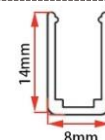

LWTG0410-1

Lighting Direction Side Lighting

PCB Width(mm) 5/6

Weight(g/m) 47

Section size(mm) 4*10

Beam angle 120°

Aluminum Profile size

End cap with hole End cap no hole Aluminum Clip Aluminum Profile Flexible Profile

LWTG0612-1

Lighting Direction Side Lighting

PCB Width(mm) 8

Weight(g/m) 75

Section size(mm) 6*12

Beam angle 120°

Aluminum Profile size

End cap with hole End cap no hole Aluminum Clip Aluminum Profile Flexible Profile

LWTG0613-1

Lighting Direction Side Lighting

PCB Width(mm) 8

Weight(g/m) 79

Section size(mm) 6*13

Beam angle 180°

Aluminum Profile size

LWTG0616-1

Lighting Direction Side Lighting

PCB Width(mm) 8

Weight(g/m) 89

Section size(mm) 6*16

Beam angle 120°

Aluminum Profile size

WTG0616-4

Lighting Direction	Side Lighting
PCB Width(mm)	8
Weight(g/m)	90
Section size(mm)	6*16