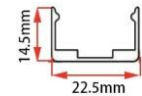

PCB Width(mm) 10

Weight(g/m) 186

Section size(mm) 16*15

Beam angle 120°

Aluminum Profile size

Aluminum Clip

Aluminum Profile

Flexible Profile

LWTG2014-4

Lighting Direction Top Lighting

PCB Width(mm) 10

Weight(g/m) 238

Section size(mm) 20*14

Beam angle 120°

Aluminum Profile size

Aluminum Clip