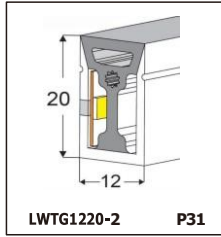

LED SILICONE NEON STRIP

CONTENTS

CONTENTS

CONTENTS

CONTENTS

LWTG1105-1

Lighting Direction	Top Lighting
PCB Width(mm)	8
Weight(g/m)	50
Section size(mm)	5*11
Beam angle	120°

End cap with hole End cap no hole Plastic Clip

LWTG1305-1

Lighting Direction	Top Lighting
PCB Width(mm)	10
Weight(g/m)	56
Section size(mm)	5*13
Beam angle	120°

End cap with hole End cap no hole Plastic Clip

LWTG1505-1

Lighting Direction	Top Lighting
PCB Width(mm)	12
Weight(g/m)	61
Section size(mm)	5*15
Beam angle	120°

LWTG0606-1

Lighting Direction	Top Lighting
PCB Width(mm)	3
Weight(g/m)	42
Section size(mm)	6*6
Beam angle	180°

LWTG0808-1

Lighting Direction	Top Lighting
PCB Width(mm)	5
Weight(g/m)	56
Section size(mm)	8*0
Beam angle	120°
Aluminum Profile size	