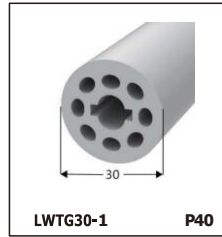

LED SILICONE NEON STRIP

CONTENTS

CONTENTS

CONTENTS

CONTENTS

LWTG1105-1

Lighting Direction	Top Lighting
PCB Width(mm)	8
Weight(g/m)	50
Section size(mm)	5*11
Beam angle	120°

End cap with hole End cap no hole Plastic Clip

LWTG1305-1

Lighting Direction	Top Lighting
PCB Width(mm)	10
Weight(g/m)	56
Section size(mm)	5*13
Beam angle	120°

End cap with hole End cap no hole Plastic Clip

LWTG1505-1

Lighting Direction	Top Lighting
PCB Width(mm)	12
Weight(g/m)	61
Section size(mm)	5*15
Beam angle	120°

LWTG0606-1

Lighting Direction	Top Lighting
PCB Width(mm)	3
Weight(g/m)	42
Section size(mm)	6*6
Beam angle	180°

LWTG0808-1

Lighting Direction	Top Lighting
PCB Width(mm)	5
Weight(g/m)	56
Section size(mm)	8*0
Beam angle	120°
Aluminum Profile size	