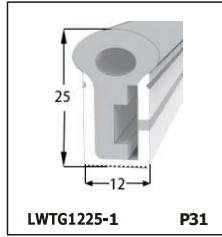

LED SILICONE NEON STRIP

CONTENTS

CONTENTS

CONTENTS

CONTENTS

LWTG1105-1

Lighting Direction	Top Lighting
PCB Width(mm)	8
Weight(g/m)	50
Section size(mm)	5*11
Beam angle	120°

End cap with hole End cap no hole Plastic Clip

LWTG1305-1

Lighting Direction	Top Lighting
PCB Width(mm)	10
Weight(g/m)	56
Section size(mm)	5*13
Beam angle	120°

End cap with hole End cap no hole Plastic Clip

LWTG1505-1

Lighting Direction	Top Lighting
PCB Width(mm)	12
Weight(g/m)	61
Section size(mm)	5*15
Beam angle	120°

LWTG0606-1

Lighting Direction	Top Lighting
PCB Width(mm)	3
Weight(g/m)	42
Section size(mm)	6*6
Beam angle	180°

LWTG0808-1

Lighting Direction	Top Lighting
PCB Width(mm)	5
Weight(g/m)	56
Section size(mm)	8*0
Beam angle	120°
Aluminum Profile size	

End cap no hole End cap with hole Aluminum Clip

LWTG1010-1

Lighting Direction	Top Lighting
PCB Width(mm)	5/6
Weight(g/m)	112
Section size(mm)	10*10
Beam angle	120°
Aluminum Profile size	

End cap with hole End cap no hole Aluminum Clip Aluminum Profile Flexible Profile