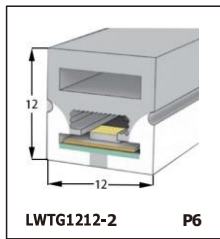

LED SILICONE NEON STRIP

CONTENTS

CONTENTS

CONTENTS

CONTENTS

LWTG1105-1

Lighting Direction	Top Lighting
PCB Width(mm)	8
Weight(g/m)	50
Section size(mm)	5*11
Beam angle	120°

End cap with hole End cap no hole Plastic Clip

LWTG1305-1

Lighting Direction	Top Lighting
PCB Width(mm)	10
Weight(g/m)	56
Section size(mm)	5*13
Beam angle	120°

End cap with hole End cap no hole Plastic Clip

LWTG1505-1

Lighting Direction	Top Lighting
PCB Width(mm)	12
Weight(g/m)	61
Section size(mm)	5*15
Beam angle	120°