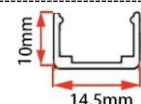

Section size(mm) 10*9

Beam angle 120°

Aluminum Profile size

Aluminum Clip

Aluminum Profile

Flexible Profile

LWTG1212-7

Lighting Direction Top Lighting

PCB Width(mm) 8

Weight(g/m) 124

Section size(mm) 12*11

Beam angle 120°

Aluminum Profile size

Aluminum Clip

Aluminum Profile

Flexible Profile