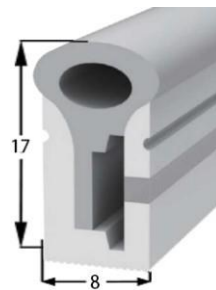

Aluminum Profile

LWTG0815-1

Lighting Direction	Side Lighting
PCB Width(mm)	8
Weight(g/m)	114
Section size(mm)	8*15
Beam angle	180°
Aluminum Profile size	

LWTG0816-1

Lighting Direction	Side Lighting
PCB Width(mm)	8
Weight(g/m)	112
Section size(mm)	8*16
Beam angle	180°
Aluminum Profile size	

LWTG0815-2

Lighting Direction	Side Lighting
PCB Width(mm)	8
Weight(g/m)	118
Section size(mm)	8*16
Beam angle	120°
Aluminum Profile size	

End cap with hole End cap no hole Aluminum Clip Flexible Profile

LWTG0817-1

Lighting Direction	Side Lighting
PCB Width(mm)	8
Weight(g/m)	131
Section size(mm)	8*17
Beam angle	270°
Aluminum Profile size	

End cap with hole End cap no hole Aluminum Clip Aluminum Profile Flexible Profile