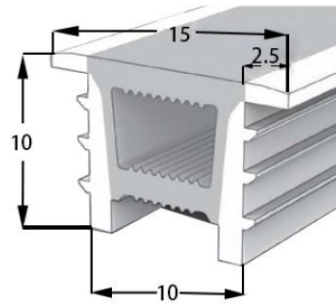

Aluminum Profile size

Aluminum Clip

Aluminum Profile

Flexible Profile

LWTG1010-7

Lighting Direction Top Lighting

PCB Width(mm) 5

Weight(g/m) 94

Section size(mm) 10*9

Beam angle 120°

Aluminum Profile size

Aluminum Clip

Aluminum Profile

Flexible Profile

LWTG1212-7

Lighting Direction Top Lighting