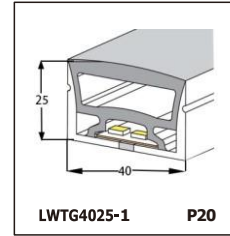

LED SILICONE NEON STRIP

CONTENTS

CONTENTS

CONTENTS

CONTENTS

LWTG1105-1

Lighting Direction	Top Lighting
PCB Width(mm)	8
Weight(g/m)	50
Section size(mm)	5*11
Beam angle	120°

End cap with hole End cap no hole Plastic Clip

LWTG1305-1

Lighting Direction	Top Lighting
PCB Width(mm)	10
Weight(g/m)	56
Section size(mm)	5*13
Beam angle	120°

End cap with hole End cap no hole Plastic Clip

LWTG1505-1

Lighting Direction	Top Lighting
PCB Width(mm)	12
Weight(g/m)	61
Section size(mm)	5*15
Beam angle	120°

LWTG0606-1

Lighting Direction	Top Lighting
PCB Width(mm)	3
Weight(g/m)	42
Section size(mm)	6*6
Beam angle	180°

LWTG0808-1

Lighting Direction	Top Lighting
PCB Width(mm)	5
Weight(g/m)	56
Section size(mm)	8*0
Beam angle	120°
Aluminum Profile size	