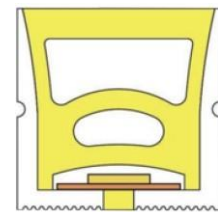

LWTG2014-1

Lighting Direction Top Lighting

PCB Width(mm) 10/12

Weight(g/m) 255

Section size(mm) 20*14

Beam angle 180°

Aluminum Profile size 

LWTG2014-2

Lighting Direction 3 sidesTop Lighting

PCB Width(mm) 10/12

Weight(g/m) 251

Section size(mm) 20*14

Beam angle 180°

Aluminum Profile size 

LWTG2014-3

Lighting Direction	Top Lighting
PCB Width(mm)	10
Weight(g/m)	183
Section size(mm)	20*14
Beam angle	120°
Aluminum Profile size	

LWTG2020-1

Lighting Direction	Top Lighting
PCB Width(mm)	10/12
Weight(g/m)	348
Section size(mm)	20*20
Beam angle	180°
Aluminum Profile size	

LWTG2020-2

Lighting Direction 3 sides Top Lighting

PCB Width(mm) 10/12

Weight(g/m) 295

Section size(mm) 20*20

Beam angle 180°

Aluminum Profile size

End cap with hole End cap no hole Aluminum Clip Aluminum Profile Flexible Profile

LWTG2020-3

Lighting Direction Top Lighting

PCB Width(mm) 10/12