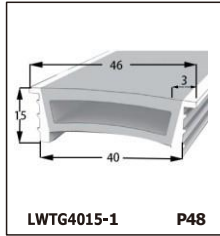

LED SILICONE NEON STRIP

CONTENTS

CONTENTS

CONTENTS

CONTENTS

LWTG1105-1

Lighting Direction	Top Lighting
PCB Width(mm)	8
Weight(g/m)	50
Section size(mm)	5*11
Beam angle	120°

End cap with hole End cap no hole Plastic Clip

LWTG1305-1

Lighting Direction	Top Lighting
PCB Width(mm)	10
Weight(g/m)	56
Section size(mm)	5*13
Beam angle	120°

End cap with hole End cap no hole Plastic Clip

LWTG1505-1

Lighting Direction	Top Lighting
PCB Width(mm)	12
Weight(g/m)	61
Section size(mm)	5*15
Beam angle	120°

LWTG0606-1

Lighting Direction	Top Lighting
PCB Width(mm)	3
Weight(g/m)	42
Section size(mm)	6*6
Beam angle	180°

LWTG0808-1

Lighting Direction	Top Lighting
PCB Width(mm)	5
Weight(g/m)	56
Section size(mm)	8*0
Beam angle	120°
Aluminum Profile size	