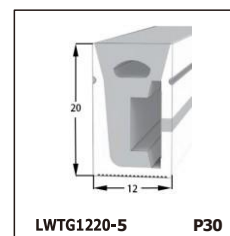

LED SILICONE NEON STRIP

CONTENTS

CONTENTS

CONTENTS

CONTENTS

LWTG1105-1

Lighting Direction	Top Lighting
PCB Width(mm)	8
Weight(g/m)	50
Section size(mm)	5*11
Beam angle	120°

End cap with hole End cap no hole Plastic Clip

LWTG1305-1

Lighting Direction	Top Lighting
PCB Width(mm)	10
Weight(g/m)	56
Section size(mm)	5*13
Beam angle	120°

End cap with hole End cap no hole Plastic Clip

LWTG1505-1

Lighting Direction	Top Lighting
PCB Width(mm)	12
Weight(g/m)	61
Section size(mm)	5*15
Beam angle	120°

LWTG0606-1

Lighting Direction	Top Lighting
PCB Width(mm)	3
Weight(g/m)	42
Section size(mm)	6*6
Beam angle	180°

LWTG0808-1

Lighting Direction	Top Lighting
PCB Width(mm)	5
Weight(g/m)	56
Section size(mm)	8*0
Beam angle	120°
Aluminum Profile size	

LWTG1010-2

Lighting Direction 3 Sides Top Lighting

PCB Width(mm) 5/6

Weight(g/m) 116

Section size(mm) 10*10

Beam angle 180°

Aluminum Profile size

End cap with hole End cap no hole Aluminum Clip Aluminum Profile Flexible Profile