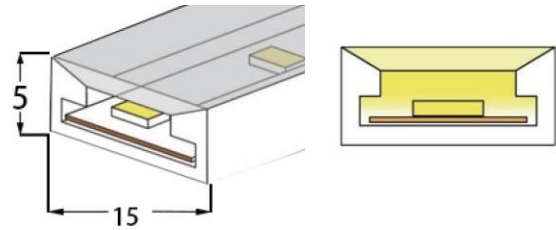

LED SILICONE NEON STRIP

CONTENTS

CONTENTS

CONTENTS

CONTENTS

LWTG1105-1

Lighting Direction	Top Lighting
PCB Width(mm)	8
Weight(g/m)	50
Section size(mm)	5*11
Beam angle	120°

End cap with hole End cap no hole Plastic Clip

LWTG1305-1

Lighting Direction	Top Lighting
PCB Width(mm)	10
Weight(g/m)	56
Section size(mm)	5*13
Beam angle	120°

End cap with hole End cap no hole Plastic Clip

LWTG1505-1

Lighting Direction	Top Lighting
PCB Width(mm)	12
Weight(g/m)	61
Section size(mm)	5*15
Beam angle	120°

LWTG0606-1

Lighting Direction	Top Lighting
PCB Width(mm)	3
Weight(g/m)	42
Section size(mm)	6*6
Beam angle	180°

LWTG0808-1

Lighting Direction	Top Lighting
PCB Width(mm)	5
Weight(g/m)	56
Section size(mm)	8*0
Beam angle	120°
Aluminum Profile size	

End cap no hole End cap with hole Aluminum Clip

LWTG1010-1

Lighting Direction	Top Lighting
PCB Width(mm)	5/6
Weight(g/m)	112
Section size(mm)	10*10
Beam angle	120°
Aluminum Profile size	

End cap with hole End cap no hole Aluminum Clip Aluminum Profile Flexible Profile