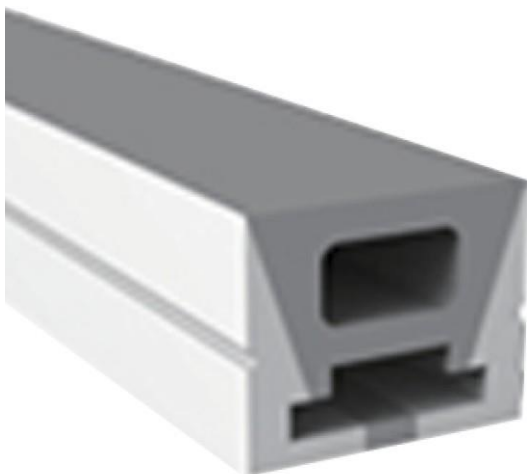

Section size(mm) 15*10

Beam angle 120°

Aluminum Profile size 

End cap with hole End cap no hole Aluminum Clip Aluminum Profile

LWTG1515-1

Lighting Direction Top Lighting

PCB Width(mm) 10

Weight(g/m) 170