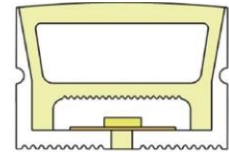

LWTG2014-1

Lighting Direction Top Lighting

PCB Width(mm) 10/12

Weight(g/m) 255

Section size(mm) 20*14

Beam angle 180°

Aluminum Profile size 

LWTG2014-2

Lighting Direction 3 sidesTop Lighting

PCB Width(mm) 10/12

Weight(g/m) 251

Section size(mm) 20*14

Beam angle 180°

Aluminum Profile size 

LWTG2014-3

Lighting Direction	Top Lighting
PCB Width(mm)	10
Weight(g/m)	183
Section size(mm)	20*14
Beam angle	120°
Aluminum Profile size	

LWTG2020-1

Lighting Direction	Top Lighting
PCB Width(mm)	10/12
Weight(g/m)	348
Section size(mm)	20*20
Beam angle	180°
Aluminum Profile size	

LWTG2020-2

Lighting Direction 3 sides Top Lighting

PCB Width(mm) 10/12

Weight(g/m) 295

Section size(mm) 20*20

Beam angle 180°

Aluminum Profile size

End cap with hole End cap no hole Aluminum Clip Aluminum Profile Flexible Profile

LWTG2020-3

Lighting Direction Top Lighting

PCB Width(mm) 10/12