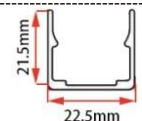

Lighting Direction Top Lighting

PCB Width(mm) 10/12

Weight(g/m) 296

Section size(mm) 20*19

Beam angle 120°

Aluminum Profile size

Aluminum Clip