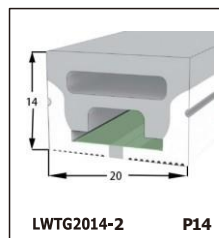

LED SILICONE NEON STRIP

CONTENTS

CONTENTS

CONTENTS

CONTENTS

LWTG1105-1

Lighting Direction	Top Lighting
PCB Width(mm)	8
Weight(g/m)	50
Section size(mm)	5*11
Beam angle	120°

End cap with hole End cap no hole Plastic Clip

LWTG1305-1

Lighting Direction	Top Lighting
PCB Width(mm)	10
Weight(g/m)	56
Section size(mm)	5*13
Beam angle	120°

End cap with hole End cap no hole Plastic Clip

LWTG1505-1

Lighting Direction	Top Lighting
PCB Width(mm)	12
Weight(g/m)	61
Section size(mm)	5*15
Beam angle	120°