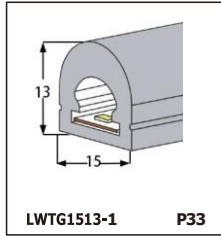

LED SILICONE NEON STRIP

CONTENTS

CONTENTS

CONTENTS

CONTENTS

LWTG1105-1

Lighting Direction	Top Lighting
PCB Width(mm)	8
Weight(g/m)	50
Section size(mm)	5*11
Beam angle	120°

End cap with hole End cap no hole Plastic Clip

LWTG1305-1

Lighting Direction	Top Lighting
PCB Width(mm)	10
Weight(g/m)	56
Section size(mm)	5*13
Beam angle	120°

End cap with hole End cap no hole Plastic Clip

LWTG1505-1

Lighting Direction	Top Lighting
PCB Width(mm)	12
Weight(g/m)	61
Section size(mm)	5*15
Beam angle	120°

LWTG0606-1

Lighting Direction	Top Lighting
PCB Width(mm)	3
Weight(g/m)	42
Section size(mm)	6*6
Beam angle	180°

LWTG0808-1

Lighting Direction	Top Lighting
PCB Width(mm)	5
Weight(g/m)	56
Section size(mm)	8*0
Beam angle	120°
Aluminum Profile size	