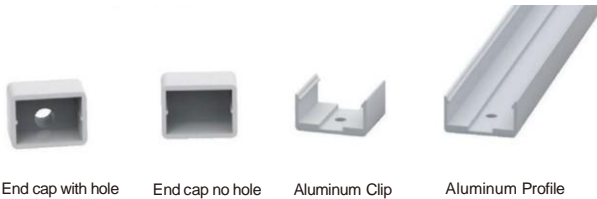

End cap with hole

End cap no hole

Aluminum Clip

Aluminum Profile

LWTG1414-3

Lighting Direction	Side Lighting
PCB Width(mm)	8
Weight(g/m)	163
Section size(mm)	14*14
Beam angle	120°
Aluminum Profile size	

End cap with hole

End cap no hole

Aluminum Clip

Aluminum Profile

Flexible Profile

LWTG1510-1

Lighting Direction Top Lighting

PCB Width(mm) 10

Weight(g/m) 131

Section size(mm) 15*10

Beam angle 120°

Aluminum Profile size 

End cap with hole End cap no hole Aluminum Clip Aluminum Profile

LWTG1515-1

Lighting Direction Top Lighting

PCB Width(mm) 10

Weight(g/m) 170