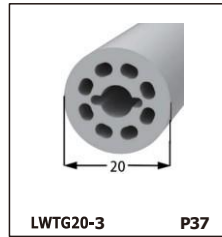

LED SILICONE NEON STRIP

CONTENTS

CONTENTS

CONTENTS

CONTENTS

LWTG1105-1

Lighting Direction	Top Lighting
PCB Width(mm)	8
Weight(g/m)	50
Section size(mm)	5*11
Beam angle	120°

End cap with hole End cap no hole Plastic Clip

LWTG1305-1

Lighting Direction	Top Lighting
PCB Width(mm)	10
Weight(g/m)	56
Section size(mm)	5*13
Beam angle	120°

End cap with hole End cap no hole Plastic Clip

LWTG1505-1

Lighting Direction	Top Lighting
PCB Width(mm)	12
Weight(g/m)	61
Section size(mm)	5*15
Beam angle	120°

LWTG0606-1

Lighting Direction	Top Lighting
PCB Width(mm)	3
Weight(g/m)	42
Section size(mm)	6*6
Beam angle	180°

LWTG0808-1

Lighting Direction	Top Lighting
PCB Width(mm)	5
Weight(g/m)	56
Section size(mm)	8*0
Beam angle	120°
Aluminum Profile size	