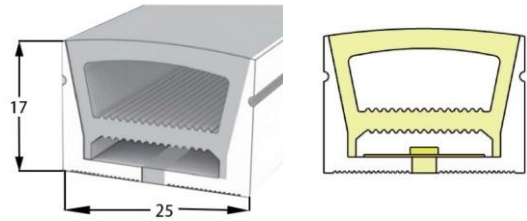

PCB Width(mm) Top View 8/Side View 10

Weight(g/m) 297

Section size(mm) 20*20

Beam angle 120°

Aluminum Profile size 

LWTG2010-1

Lighting Direction Top Lighting

PCB Width(mm) 10/12

Weight(g/m) 180

Section size(mm) 20*10

Beam angle 120°

Aluminum Profile size 

LWTG2517-1

Lighting Direction	Top Lighting
PCB Width(mm)	15
Weight(g/m)	362
Section size(mm)	25*17
Beam angle	120°
Aluminum Profile size	

LWTG2720-1

Lighting Direction	Top Lighting
PCB Width(mm)	15
Weight(g/m)	400
Section size(mm)	27*20
Beam angle	120°
Aluminum Profile size	

LWTG3020-1

Lighting Direction Top Lighting

PCB Width(mm) 15

Weight(g/m) 476

Section size(mm) 30*20

Beam angle 120°

Aluminum Profile size

End cap with hole End cap no hole Aluminum Clip Aluminum Profile Flexible Profile

LWTG3020-2

Lighting Direction Top Lighting

PCB Width(mm) 15

Weight(g/m) 428