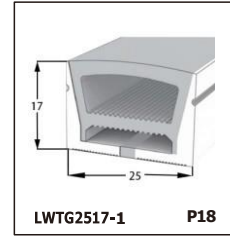

LED SILICONE NEON STRIP

CONTENTS

CONTENTS

CONTENTS

CONTENTS

LWTG1105-1

Lighting Direction	Top Lighting
PCB Width(mm)	8
Weight(g/m)	50
Section size(mm)	5*11
Beam angle	120°

End cap with hole End cap no hole Plastic Clip

LWTG1305-1

Lighting Direction	Top Lighting
PCB Width(mm)	10
Weight(g/m)	56
Section size(mm)	5*13
Beam angle	120°

End cap with hole End cap no hole Plastic Clip

LWTG1505-1

Lighting Direction	Top Lighting
PCB Width(mm)	12
Weight(g/m)	61
Section size(mm)	5*15
Beam angle	120°

LWTG0606-1

Lighting Direction	Top Lighting
PCB Width(mm)	3
Weight(g/m)	42
Section size(mm)	6*6
Beam angle	180°

LWTG0808-1

Lighting Direction	Top Lighting
PCB Width(mm)	5
Weight(g/m)	56
Section size(mm)	8*0
Beam angle	120°
Aluminum Profile size	