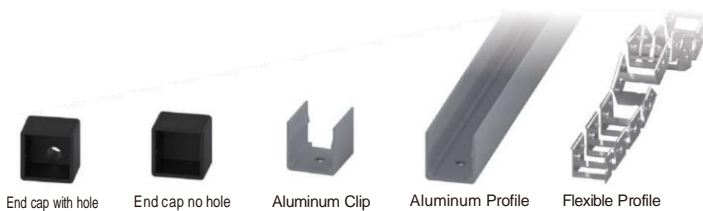

Lighting Direction Top Lighting

PCB Width(mm) 10

Weight(g/m) 196

Section size(mm) 16*16

Beam angle 120°

Aluminum Profile size