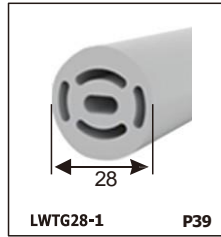

LED SILICONE NEON STRIP

CONTENTS

CONTENTS

CONTENTS

CONTENTS

LWTG1105-1

Lighting Direction	Top Lighting
PCB Width(mm)	8
Weight(g/m)	50
Section size(mm)	5*11
Beam angle	120°

End cap with hole End cap no hole Plastic Clip

LWTG1305-1

Lighting Direction	Top Lighting
PCB Width(mm)	10
Weight(g/m)	56
Section size(mm)	5*13
Beam angle	120°

End cap with hole End cap no hole Plastic Clip

LWTG1505-1

Lighting Direction	Top Lighting
PCB Width(mm)	12
Weight(g/m)	61
Section size(mm)	5*15
Beam angle	120°

LWTG0606-1

Lighting Direction	Top Lighting
PCB Width(mm)	3
Weight(g/m)	42
Section size(mm)	6*6
Beam angle	180°

LWTG0808-1

Lighting Direction	Top Lighting
PCB Width(mm)	5
Weight(g/m)	56
Section size(mm)	8*0
Beam angle	120°
Aluminum Profile size	