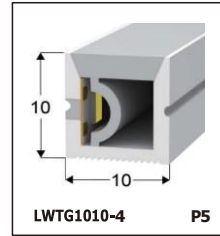

LED SILICONE NEON STRIP

CONTENTS

CONTENTS

CONTENTS

CONTENTS

LWTG1105-1

Lighting Direction	Top Lighting
PCB Width(mm)	8
Weight(g/m)	50
Section size(mm)	5*11
Beam angle	120°

End cap with hole End cap no hole Plastic Clip

LWTG1305-1

Lighting Direction	Top Lighting
PCB Width(mm)	10
Weight(g/m)	56
Section size(mm)	5*13
Beam angle	120°

End cap with hole End cap no hole Plastic Clip

LWTG1505-1

Lighting Direction	Top Lighting
PCB Width(mm)	12
Weight(g/m)	61
Section size(mm)	5*15
Beam angle	120°

LWTG0606-1

Lighting Direction	Top Lighting
PCB Width(mm)	3
Weight(g/m)	42
Section size(mm)	6*6
Beam angle	180°

LWTG0808-1

Lighting Direction	Top Lighting
PCB Width(mm)	5
Weight(g/m)	56
Section size(mm)	8*0
Beam angle	120°
Aluminum Profile size	