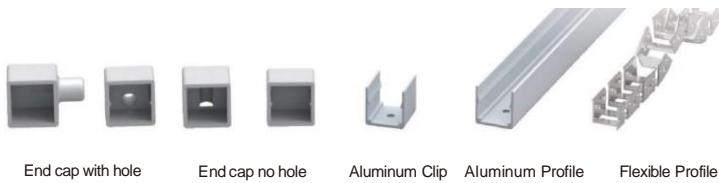

LWTG1212-2

Lighting Direction 3 Sides Top Lighting

PCB Width(mm) 8

Weight(g/m) 125

Section size(mm) 12*12

Beam angle 180°

Aluminum Profile size

LWTG1212-3

Lighting Direction Top Lighting

PCB Width(mm) 8

Weight(g/m) 114

Section size(mm) 12*12

Beam angle 120°

Aluminum Profile size

LWTG1212-4

Lighting Direction	Side Lighting
PCB Width(mm)	5
Weight(g/m)	166
Section size(mm)	12*12
Beam angle	120°
Aluminum Profile size	

LWTG1212-8

Lighting Direction	Side Lighting
PCB Width(mm)	8
Weight(g/m)	135
Section size(mm)	12*12
Beam angle	120°
Aluminum Profile size	

LWTG1215-1

Lighting Direction	Side Lighting
PCB Width(mm)	8
Weight(g/m)	180
Section size(mm)	12*15
Beam angle	120°
Aluminum Profile size	

LWTG1414-2

Lighting Direction	3 sides Top Lighting
PCB Width(mm)	10
Weight(g/m)	147
Section size(mm)	14*14
Beam angle	180°
Aluminum Profile size	

LWTG1414-1

Lighting Direction	Top Lighting
PCB Width(mm)	10
Weight(g/m)	145
Section size(mm)	14*14
Beam angle	120°
Aluminum Profile size	