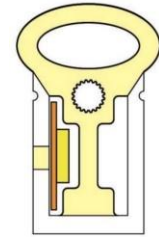

LWTG1225-2