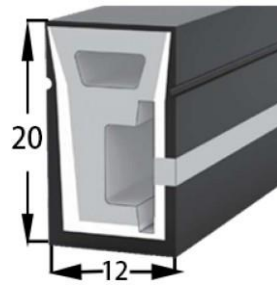

LWTG1220-4