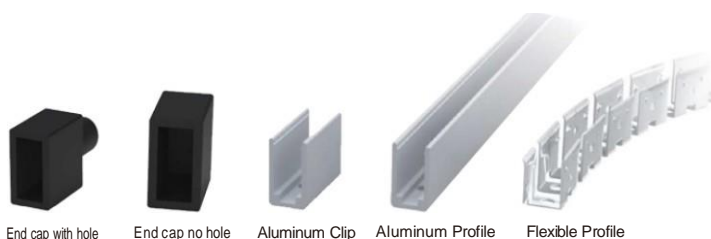

Aluminum Profile size

LWTG0612-2

Lighting Direction Side Lighting

PCB Width(mm) 8

Weight(g/m) 68

Section size(mm) 6*12

Beam angle 120°

Aluminum Profile size