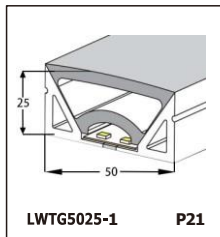

LED SILICONE NEON STRIP

CONTENTS

CONTENTS

CONTENTS

CONTENTS

LWTG1105-1

Lighting Direction	Top Lighting
PCB Width(mm)	8
Weight(g/m)	50
Section size(mm)	5*11
Beam angle	120°

End cap with hole End cap no hole Plastic Clip

LWTG1305-1

Lighting Direction	Top Lighting
PCB Width(mm)	10
Weight(g/m)	56
Section size(mm)	5*13
Beam angle	120°

End cap with hole End cap no hole Plastic Clip

LWTG1505-1

Lighting Direction	Top Lighting
PCB Width(mm)	12
Weight(g/m)	61
Section size(mm)	5*15
Beam angle	120°

LWTG0606-1

Lighting Direction	Top Lighting
PCB Width(mm)	3
Weight(g/m)	42
Section size(mm)	6*6
Beam angle	180°

LWTG0808-1

Lighting Direction	Top Lighting
PCB Width(mm)	5
Weight(g/m)	56
Section size(mm)	8*0
Beam angle	120°
Aluminum Profile size	