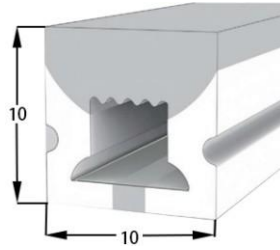

LWTG1305-1

Lighting Direction	Top Lighting
PCB Width(mm)	10
Weight(g/m)	56
Section size(mm)	5*13
Beam angle	120°

End cap with hole End cap no hole Plastic Clip

LWTG1505-1

Lighting Direction	Top Lighting
PCB Width(mm)	12
Weight(g/m)	61
Section size(mm)	5*15
Beam angle	120°

LWTG0606-1

Lighting Direction	Top Lighting
PCB Width(mm)	3
Weight(g/m)	42
Section size(mm)	6*6
Beam angle	180°

LWTG0808-1

Lighting Direction	Top Lighting
PCB Width(mm)	5
Weight(g/m)	56
Section size(mm)	8*0
Beam angle	120°
Aluminum Profile size	

End cap no hole End cap with hole Aluminum Clip

LWTG1010-1

Lighting Direction	Top Lighting
PCB Width(mm)	5/6
Weight(g/m)	112
Section size(mm)	10*10
Beam angle	120°
Aluminum Profile size	

End cap with hole End cap no hole Aluminum Clip Aluminum Profile Flexible Profile

LWTG1010-2

Lighting Direction 3 Sides Top Lighting

PCB Width(mm) 5/6

Weight(g/m) 116

Section size(mm) 10*10

Beam angle 180°

Aluminum Profile size

End cap with hole End cap no hole Aluminum Clip Aluminum Profile Flexible Profile