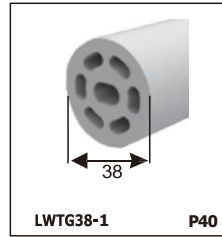

LED SILICONE NEON STRIP

CONTENTS

CONTENTS

CONTENTS

CONTENTS

LWTG1105-1

Lighting Direction	Top Lighting
PCB Width(mm)	8
Weight(g/m)	50
Section size(mm)	5*11
Beam angle	120°

End cap with hole End cap no hole Plastic Clip

LWTG1305-1

Lighting Direction	Top Lighting
PCB Width(mm)	10
Weight(g/m)	56
Section size(mm)	5*13
Beam angle	120°

End cap with hole End cap no hole Plastic Clip

LWTG1505-1

Lighting Direction	Top Lighting
PCB Width(mm)	12
Weight(g/m)	61
Section size(mm)	5*15
Beam angle	120°

LWTG0606-1

Lighting Direction	Top Lighting
PCB Width(mm)	3
Weight(g/m)	42
Section size(mm)	6*6
Beam angle	180°

LWTG0808-1

Lighting Direction	Top Lighting
PCB Width(mm)	5
Weight(g/m)	56
Section size(mm)	8*0
Beam angle	120°
Aluminum Profile size	