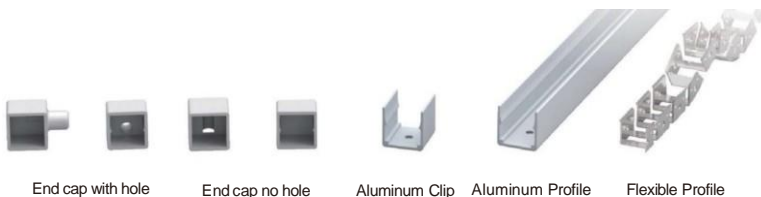

LWTG1010-2

Lighting Direction 3 Sides Top Lighting

PCB Width(mm) 5/6

Weight(g/m) 116

Section size(mm) 10*10

Beam angle 180°

Aluminum Profile size

End cap with hole End cap no hole Aluminum Clip Aluminum Profile Flexible Profile

LWTG1010-3

Lighting Direction Top Lighting

PCB Width(mm) 5

Weight(g/m) 90

Section size(mm) 10*10

Beam angle 120°

Aluminum Profile size

End cap with hole End cap no hole Aluminum Clip Aluminum Profile Flexible Profile

LWTG1010-4

Lighting Direction	Side Lighting
PCB Width(mm)	6
Weight(g/m)	84
Section size(mm)	10*10
Beam angle	120°
Aluminum Profile size	

LWTG1212-1

Lighting Direction	Top Lighting
PCB Width(mm)	8
Weight(g/m)	138
Section size(mm)	12*12
Beam angle	120°
Aluminum Profile size	

LWTG1212-2

Lighting Direction 3 Sides Top Lighting

PCB Width(mm) 8

Weight(g/m) 125

Section size(mm) 12*12

Beam angle 180°

Aluminum Profile size

LWTG1212-3