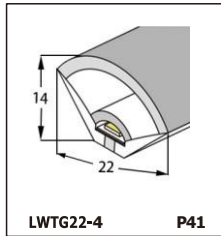

LED SILICONE NEON STRIP

CONTENTS

CONTENTS

CONTENTS

CONTENTS

LWTG1105-1

Lighting Direction	Top Lighting
PCB Width(mm)	8
Weight(g/m)	50
Section size(mm)	5*11
Beam angle	120°

End cap with hole End cap no hole Plastic Clip

LWTG1305-1

Lighting Direction	Top Lighting
PCB Width(mm)	10
Weight(g/m)	56
Section size(mm)	5*13
Beam angle	120°

End cap with hole End cap no hole Plastic Clip

LWTG1505-1

Lighting Direction	Top Lighting
PCB Width(mm)	12
Weight(g/m)	61
Section size(mm)	5*15
Beam angle	120°

LWTG0606-1

Lighting Direction	Top Lighting
PCB Width(mm)	3
Weight(g/m)	42
Section size(mm)	6*6
Beam angle	180°

LWTG0808-1

Lighting Direction	Top Lighting
PCB Width(mm)	5
Weight(g/m)	56
Section size(mm)	8*0
Beam angle	120°
Aluminum Profile size	

End cap no hole End cap with hole Aluminum Clip

LWTG1010-1

Lighting Direction	Top Lighting
PCB Width(mm)	5/6
Weight(g/m)	112
Section size(mm)	10*10
Beam angle	120°
Aluminum Profile size	

End cap with hole End cap no hole Aluminum Clip Aluminum Profile Flexible Profile