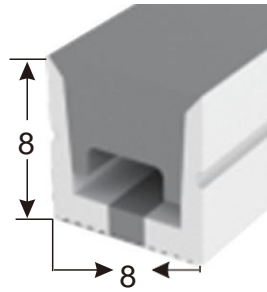

LED SILICONE NEON STRIP

CONTENTS

CONTENTS

CONTENTS

CONTENTS

LWTG1105-1

Lighting Direction	Top Lighting
PCB Width(mm)	8
Weight(g/m)	50
Section size(mm)	5*11
Beam angle	120°

End cap with hole End cap no hole Plastic Clip

LWTG1305-1

Lighting Direction	Top Lighting
PCB Width(mm)	10
Weight(g/m)	56
Section size(mm)	5*13
Beam angle	120°

End cap with hole End cap no hole Plastic Clip

LWTG1505-1

Lighting Direction	Top Lighting
PCB Width(mm)	12
Weight(g/m)	61
Section size(mm)	5*15
Beam angle	120°

LWTG0606-1

Lighting Direction	Top Lighting
PCB Width(mm)	3
Weight(g/m)	42
Section size(mm)	6*6
Beam angle	180°

LWTG0808-1

Lighting Direction	Top Lighting
PCB Width(mm)	5
Weight(g/m)	56
Section size(mm)	8*0
Beam angle	120°
Aluminum Profile size	

End cap no hole End cap with hole Aluminum Clip

LWTG1010-1

Lighting Direction	Top Lighting
PCB Width(mm)	5/6
Weight(g/m)	112
Section size(mm)	10*10
Beam angle	120°
Aluminum Profile size	

End cap with hole End cap no hole Aluminum Clip Aluminum Profile Flexible Profile