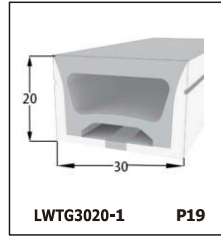

LED SILICONE NEON STRIP

CONTENTS

CONTENTS

CONTENTS

CONTENTS

LWTG1105-1

Lighting Direction	Top Lighting
PCB Width(mm)	8
Weight(g/m)	50
Section size(mm)	5*11
Beam angle	120°

End cap with hole End cap no hole Plastic Clip

LWTG1305-1

Lighting Direction	Top Lighting
PCB Width(mm)	10
Weight(g/m)	56
Section size(mm)	5*13
Beam angle	120°

End cap with hole End cap no hole Plastic Clip

LWTG1505-1

Lighting Direction	Top Lighting
PCB Width(mm)	12
Weight(g/m)	61
Section size(mm)	5*15
Beam angle	120°

LWTG0606-1

Lighting Direction	Top Lighting
PCB Width(mm)	3
Weight(g/m)	42
Section size(mm)	6*6
Beam angle	180°

LWTG0808-1

Lighting Direction	Top Lighting
PCB Width(mm)	5
Weight(g/m)	56
Section size(mm)	8*0
Beam angle	120°
Aluminum Profile size	