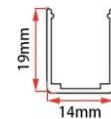

Aluminum Profile size

LWTG1225-1

Lighting Direction Side Lighting

PCB Width(mm) 12

Weight(g/m) 335

Section size(mm) 12*25

Beam angle 270°

Aluminum Profile size

LWTG1225-2

Lighting Direction Side Lighting

PCB Width(mm) 10

Weight(g/m) 243

Section size(mm) 12*25

Beam angle 270°

Aluminum Profile size

LWTG1525-1

Lighting Direction 3 sides Top Lighting

PCB Width(mm) 10

Weight(g/m) 320

Section size(mm) 15*25

Beam angle 180°

LWTG1313-1

Lighting Direction	Top Lighting
PCB Width(mm)	8
Weight(g/m)	142
Section size(mm)	13*13
Beam angle	180°