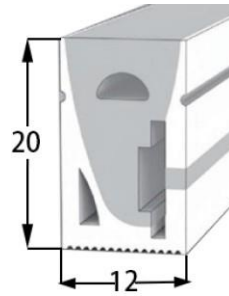

Lighting Direction	Side Lighting
PCB Width(mm)	8
Weight(g/m)	131
Section size(mm)	8*17
Beam angle	270°
Aluminum Profile size	

End cap with hole End cap no hole Aluminum Clip Aluminum Profile Flexible Profile

LWTG1018-1

Lighting Direction 3 side Top Lighting

PCB Width(mm) 10

Weight(g/m) 195

Section size(mm) 10*18

Beam angle 180°

Aluminum Profile size

LWTG1020-1

Lighting Direction Side Lighting

PCB Width(mm) 10

Weight(g/m) 213

Section size(mm) 10*20

Beam angle 120°

LWTG1023-1

Lighting Direction	Side Lighting
PCB Width(mm)	10
Weight(g/m)	272
Section size(mm)	10*23
Beam angle	270°
Aluminum Profile size	

LWTG1023-2

Lighting Direction	Side Lighting
PCB Width(mm)	10
Weight(g/m)	196
Section size(mm)	10*23
Beam angle	270°
Aluminum Profile size	

LWTG1220-1

Lighting Direction Side Lighting

PCB Width(mm) 10

Weight(g/m) 248