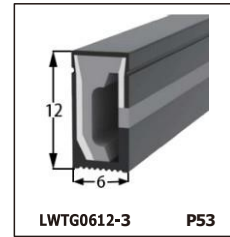

LED SILICONE NEON STRIP

CONTENTS

CONTENTS

CONTENTS

CONTENTS

LWTG1105-1

Lighting Direction	Top Lighting
PCB Width(mm)	8
Weight(g/m)	50
Section size(mm)	5*11
Beam angle	120°

End cap with hole End cap no hole Plastic Clip

LWTG1305-1

Lighting Direction	Top Lighting
PCB Width(mm)	10
Weight(g/m)	56
Section size(mm)	5*13
Beam angle	120°

End cap with hole End cap no hole Plastic Clip

LWTG1505-1

Lighting Direction	Top Lighting
PCB Width(mm)	12
Weight(g/m)	61
Section size(mm)	5*15
Beam angle	120°

LWTG0606-1

Lighting Direction	Top Lighting
PCB Width(mm)	3
Weight(g/m)	42
Section size(mm)	6*6
Beam angle	180°

LWTG0808-1

Lighting Direction	Top Lighting
PCB Width(mm)	5
Weight(g/m)	56
Section size(mm)	8*0
Beam angle	120°
Aluminum Profile size	