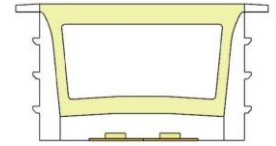

LWTG3020-3

Lighting Direction   Top Lighting

PCB Width(mm)   15

Weight(g/m)   358

Section size(mm)   30*19

Beam angle   120°

Aluminum Profile size