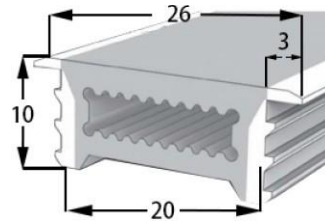

LWTG2010-2