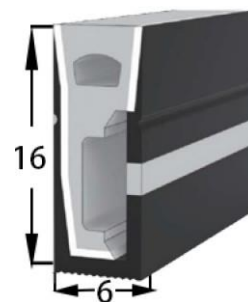

LWTG0616-2

Lighting Direction   Side Lighting

PCB Width(mm)   8

Weight(g/m)   87

Section size(mm)   6*16

Beam angle   120°

Aluminum Profile size