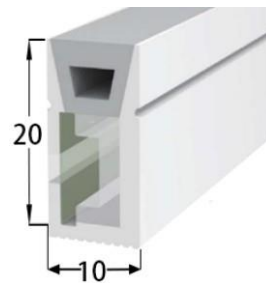

Lighting Direction	Side Lighting
PCB Width(mm)	8
Weight(g/m)	131
Section size(mm)	8*17
Beam angle	270°
Aluminum Profile size	

End cap with hole End cap no hole Aluminum Clip Aluminum Profile Flexible Profile

LWTG1018-1

Lighting Direction 3 side Top Lighting

PCB Width(mm) 10

Weight(g/m) 195

Section size(mm) 10*18

Beam angle 180°

Aluminum Profile size

LWTG1020-1

Lighting Direction Side Lighting

PCB Width(mm) 10

Weight(g/m) 213

Section size(mm) 10*20

Beam angle 120°

LWTG1023-1

Lighting Direction	Side Lighting
PCB Width(mm)	10
Weight(g/m)	272
Section size(mm)	10*23
Beam angle	270°
Aluminum Profile size	