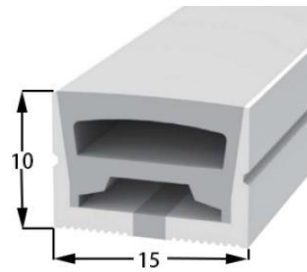

LWTG1510-1

Lighting Direction   Top Lighting

PCB Width(mm)   10

Weight(g/m)   131

Section size(mm)   15*10

Beam angle   120°

Aluminum Profile size