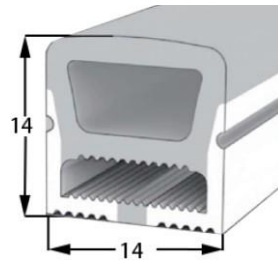

Lighting Direction Top Lighting

PCB Width(mm) 8

Weight(g/m) 114

Section size(mm) 12*12

Beam angle 120°

Aluminum Profile size

LWTG1212-4

Lighting Direction	Side Lighting
PCB Width(mm)	5
Weight(g/m)	166
Section size(mm)	12*12
Beam angle	120°
Aluminum Profile size	

LWTG1212-8

Lighting Direction	Side Lighting
PCB Width(mm)	8
Weight(g/m)	135
Section size(mm)	12*12
Beam angle	120°
Aluminum Profile size	

LWTG1215-1

Lighting Direction	Side Lighting
PCB Width(mm)	8
Weight(g/m)	180
Section size(mm)	12*15
Beam angle	120°
Aluminum Profile size	

LWTG1414-2

Lighting Direction	3 sides Top Lighting
PCB Width(mm)	10
Weight(g/m)	147
Section size(mm)	14*14
Beam angle	180°
Aluminum Profile size	

LWTG1414-1

Lighting Direction	Top Lighting
PCB Width(mm)	10
Weight(g/m)	145
Section size(mm)	14*14
Beam angle	120°
Aluminum Profile size	