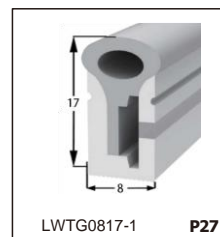

LED SILICONE NEON STRIP

CONTENTS

CONTENTS

CONTENTS

CONTENTS

LWTG1105-1

Lighting Direction	Top Lighting
PCB Width(mm)	8
Weight(g/m)	50
Section size(mm)	5*11
Beam angle	120°

End cap with hole End cap no hole Plastic Clip

LWTG1305-1

Lighting Direction	Top Lighting
PCB Width(mm)	10
Weight(g/m)	56
Section size(mm)	5*13
Beam angle	120°

End cap with hole End cap no hole Plastic Clip

LWTG1505-1

Lighting Direction	Top Lighting
PCB Width(mm)	12
Weight(g/m)	61
Section size(mm)	5*15
Beam angle	120°

LWTG0606-1

Lighting Direction	Top Lighting
PCB Width(mm)	3
Weight(g/m)	42
Section size(mm)	6*6
Beam angle	180°

LWTG0808-1

Lighting Direction	Top Lighting
PCB Width(mm)	5
Weight(g/m)	56
Section size(mm)	8*0
Beam angle	120°
Aluminum Profile size	