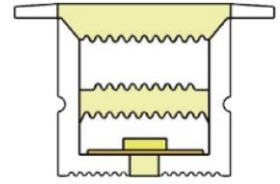

LWTG1212-5

Lighting Direction   Top Lighting

PCB Width(mm)   8

Weight(g/m)   132

Section size(mm)   12*11

Beam angle   120°

Aluminum Profile size