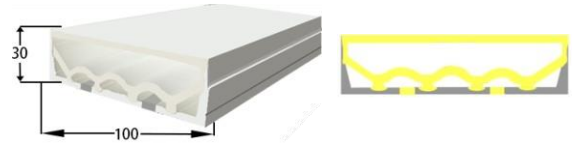

Weight(g/m) 657

Section size(mm) 40*25

Beam angle 120°

Aluminum Profile size

End cap with hole End cap no hole Aluminum Clip Aluminum Profile Flexible Profile

LWTG5025-1

Lighting Direction	Top Lighting
PCB Width(mm)	20
Weight(g/m)	860
Section size(mm)	50*25
Beam angle	120°
Aluminum Profile size	

LWTG7030-1

Lighting Direction	Top Lighting
PCB Width(mm)	30
Weight(g/m)	1339
Section size(mm)	70*30
Beam angle	120°
Aluminum Profile size	

LWTG10030-1

Lighting Direction	Top Lighting
PCB Width(mm)	20X2
Weight(g/m)	1836
Section size(mm)	100*30
Beam angle	120°
Aluminum Profile size	