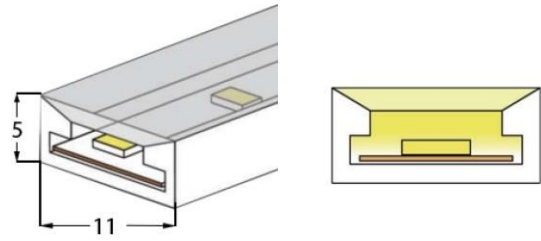

LED SILICONE NEON STRIP

CONTENTS

CONTENTS

CONTENTS

CONTENTS

LWTG1105-1

Lighting Direction	Top Lighting
PCB Width(mm)	8
Weight(g/m)	50
Section size(mm)	5*11
Beam angle	120°

End cap with hole End cap no hole Plastic Clip

LWTG1305-1

Lighting Direction	Top Lighting
PCB Width(mm)	10
Weight(g/m)	56
Section size(mm)	5*13
Beam angle	120°

End cap with hole End cap no hole Plastic Clip

LWTG1505-1

Lighting Direction	Top Lighting
PCB Width(mm)	12
Weight(g/m)	61
Section size(mm)	5*15
Beam angle	120°

LWTG0606-1

Lighting Direction	Top Lighting
PCB Width(mm)	3
Weight(g/m)	42
Section size(mm)	6*6
Beam angle	180°

LWTG0808-1

Lighting Direction	Top Lighting
PCB Width(mm)	5
Weight(g/m)	56
Section size(mm)	8*0
Beam angle	120°
Aluminum Profile size	