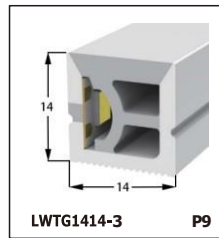

LED SILICONE NEON STRIP

CONTENTS

CONTENTS

CONTENTS

CONTENTS

LWTG1105-1

Lighting Direction	Top Lighting
PCB Width(mm)	8
Weight(g/m)	50
Section size(mm)	5*11
Beam angle	120°

End cap with hole End cap no hole Plastic Clip

LWTG1305-1

Lighting Direction	Top Lighting
PCB Width(mm)	10
Weight(g/m)	56
Section size(mm)	5*13
Beam angle	120°

End cap with hole End cap no hole Plastic Clip

LWTG1505-1

Lighting Direction	Top Lighting
PCB Width(mm)	12
Weight(g/m)	61
Section size(mm)	5*15
Beam angle	120°

LWTG0606-1

Lighting Direction	Top Lighting
PCB Width(mm)	3
Weight(g/m)	42
Section size(mm)	6*6
Beam angle	180°

LWTG0808-1

Lighting Direction	Top Lighting
PCB Width(mm)	5
Weight(g/m)	56
Section size(mm)	8*0
Beam angle	120°
Aluminum Profile size	