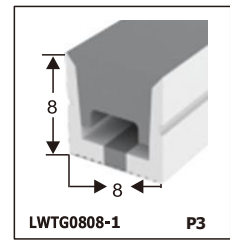

LED SILICONE NEON STRIP

CONTENTS

CONTENTS

CONTENTS

CONTENTS

LWTG1105-1

Lighting Direction	Top Lighting
PCB Width(mm)	8
Weight(g/m)	50
Section size(mm)	5*11
Beam angle	120°

End cap with hole End cap no hole Plastic Clip

LWTG1305-1

Lighting Direction	Top Lighting
PCB Width(mm)	10
Weight(g/m)	56
Section size(mm)	5*13
Beam angle	120°

End cap with hole End cap no hole Plastic Clip

LWTG1505-1

Lighting Direction	Top Lighting
PCB Width(mm)	12
Weight(g/m)	61
Section size(mm)	5*15
Beam angle	120°

LWTG0606-1

Lighting Direction	Top Lighting
PCB Width(mm)	3
Weight(g/m)	42
Section size(mm)	6*6
Beam angle	180°

LWTG0808-1

Lighting Direction	Top Lighting
PCB Width(mm)	5
Weight(g/m)	56
Section size(mm)	8*0
Beam angle	120°
Aluminum Profile size	