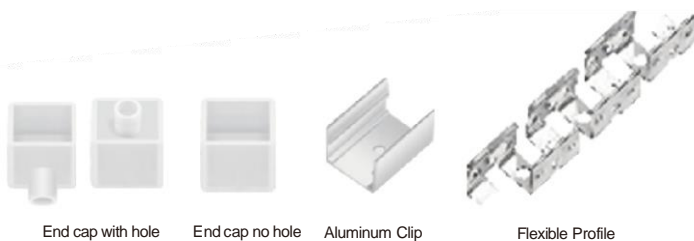

End cap with hole End cap no hole Aluminum Clip Aluminum Profile Flexible Profile

LWTG1616-4

Lighting Direction 3 sides Top Lighting

PCB Width(mm) 10

Weight(g/m) 198

Section size(mm) 16*16

Beam angle 180°

Aluminum Profile size

End cap with hole

End cap no hole

Aluminum Clip

Aluminum Profile

Flexible Profile

LWTG1617-1

Lighting Direction Side Lighting

PCB Width(mm) 12

Weight(g/m) 232

Section size(mm) 16*17

Beam angle 120°

Aluminum Profile size

End cap with hole

End cap no hole

Aluminum Clip

Flexible Profile