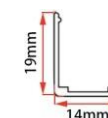

Lighting Direction Side Lighting

PCB Width(mm) 10

Weight(g/m) 213

Section size(mm) 10*20

Beam angle 120°

LWTG1023-1

Lighting Direction	Side Lighting
PCB Width(mm)	10
Weight(g/m)	272
Section size(mm)	10*23
Beam angle	270°
Aluminum Profile size	

LWTG1023-2

Lighting Direction	Side Lighting
PCB Width(mm)	10
Weight(g/m)	196
Section size(mm)	10*23
Beam angle	270°
Aluminum Profile size	

LWTG1220-1

Lighting Direction Side Lighting

PCB Width(mm) 10

Weight(g/m) 248

Section size(mm) 12*20

Beam angle 120°

Aluminum Profile size

LWTG1220-5

Lighting Direction Side Lighting

PCB Width(mm) 12

Weight(g/m) 248

Section size(mm) 12*20

Beam angle 120°

Aluminum Profile size

LWTG1220-2

Lighting Direction Side Lighting

PCB Width(mm) 10

Weight(g/m) 195

Section size(mm) 12*20

Beam angle 120°