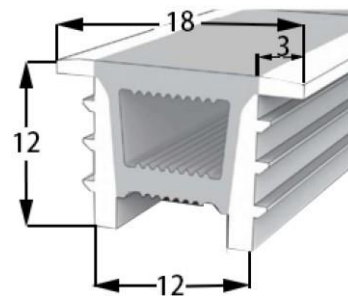

Aluminum Profile size

Aluminum Clip

Aluminum Profile

Flexible Profile

LWTG1010-7

Lighting Direction Top Lighting

PCB Width(mm) 5

Weight(g/m) 94

Section size(mm) 10*9

Beam angle 120°

Aluminum Profile size

Aluminum Clip

Aluminum Profile

Flexible Profile

LWTG1212-7

Lighting Direction Top Lighting

PCB Width(mm) 8

Weight(g/m) 124

Section size(mm) 12*11

Beam angle 120°

Aluminum Profile size

Aluminum Clip

Aluminum Profile

Flexible Profile