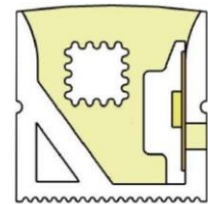

Section size(mm) 15*15

Beam angle 120°

Aluminum Profile size 

End cap with hole End cap no hole Aluminum Clip

LWTG1614-1

Lighting Direction	Top Lighting
PCB Width(mm)	10
Weight(g/m)	210
Section size(mm)	16*14
Beam angle	120°
Aluminum Profile size	

End cap with hole End cap no hole Aluminum Clip Flexible Profile

LWTG1616-1

Lighting Direction	Top Lighting
PCB Width(mm)	10/12
Weight(g/m)	238
Section size(mm)	16*16
Beam angle	120°
Aluminum Profile size	

End cap with hole End cap no hole Aluminum Clip Aluminum Profile Flexible Profile

LWTG1616-2

Lighting Direction Top Lighting

PCB Width(mm) 10

Weight(g/m) 192

Section size(mm) 16*16

Beam angle 120°

Aluminum Profile size

End cap with hole End cap no hole Aluminum Clip Aluminum Profile Flexible Profile

LWTG1616-3

Lighting Direction Side Lighting

PCB Width(mm) 10

Weight(g/m) 259

Section size(mm) 16*16

Beam angle 120°

Aluminum Profile size