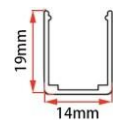

Lighting Direction Side Lighting

PCB Width(mm) 10

Weight(g/m) 213

Section size(mm) 10*20

Beam angle 120°

LWTG1023-1

Lighting Direction	Side Lighting
PCB Width(mm)	10
Weight(g/m)	272
Section size(mm)	10*23
Beam angle	270°
Aluminum Profile size	

Section size(mm) 12*20

Beam angle 120°

Aluminum Profile size

LWTG1220-5

Lighting Direction Side Lighting

PCB Width(mm) 12

Weight(g/m) 248

Section size(mm) 12*20

Beam angle 120°

Aluminum Profile size

LWTG1220-2

Lighting Direction Side Lighting

PCB Width(mm) 10

Weight(g/m) 195

Section size(mm) 12*20

Beam angle 120°

Aluminum Profile size

LWTG1225-1

Lighting Direction Side Lighting

PCB Width(mm) 12

Weight(g/m) 335

Section size(mm) 12*25

Beam angle 270°

Aluminum Profile size