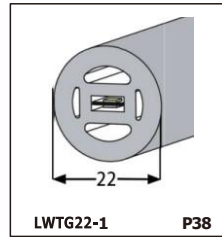

LED SILICONE NEON STRIP

CONTENTS

CONTENTS

CONTENTS

CONTENTS

LWTG1105-1

Lighting Direction	Top Lighting
PCB Width(mm)	8
Weight(g/m)	50
Section size(mm)	5*11
Beam angle	120°

End cap with hole End cap no hole Plastic Clip

LWTG1305-1

Lighting Direction	Top Lighting
PCB Width(mm)	10
Weight(g/m)	56
Section size(mm)	5*13
Beam angle	120°

End cap with hole End cap no hole Plastic Clip

LWTG1505-1

Lighting Direction	Top Lighting
PCB Width(mm)	12
Weight(g/m)	61
Section size(mm)	5*15
Beam angle	120°

LWTG0606-1

Lighting Direction	Top Lighting
PCB Width(mm)	3
Weight(g/m)	42
Section size(mm)	6*6
Beam angle	180°

LWTG0808-1

Lighting Direction	Top Lighting
PCB Width(mm)	5
Weight(g/m)	56
Section size(mm)	8*0
Beam angle	120°
Aluminum Profile size	