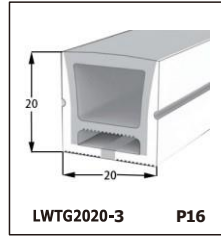

LED SILICONE NEON STRIP

CONTENTS

CONTENTS

CONTENTS

CONTENTS

LWTG1105-1

Lighting Direction	Top Lighting
PCB Width(mm)	8
Weight(g/m)	50
Section size(mm)	5*11
Beam angle	120°

End cap with hole End cap no hole Plastic Clip

LWTG1305-1

Lighting Direction	Top Lighting
PCB Width(mm)	10
Weight(g/m)	56
Section size(mm)	5*13
Beam angle	120°

End cap with hole End cap no hole Plastic Clip

LWTG1505-1

Lighting Direction	Top Lighting
PCB Width(mm)	12
Weight(g/m)	61
Section size(mm)	5*15
Beam angle	120°

LWTG0606-1

Lighting Direction	Top Lighting
PCB Width(mm)	3
Weight(g/m)	42
Section size(mm)	6*6
Beam angle	180°

LWTG0808-1

Lighting Direction	Top Lighting
PCB Width(mm)	5
Weight(g/m)	56
Section size(mm)	8*0
Beam angle	120°
Aluminum Profile size	