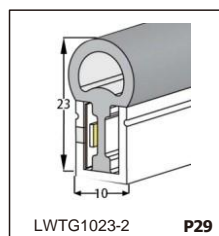

LED SILICONE NEON STRIP

CONTENTS

CONTENTS

CONTENTS

CONTENTS

LWTG1105-1

Lighting Direction	Top Lighting
PCB Width(mm)	8
Weight(g/m)	50
Section size(mm)	5*11
Beam angle	120°

End cap with hole End cap no hole Plastic Clip

LWTG1305-1

Lighting Direction	Top Lighting
PCB Width(mm)	10
Weight(g/m)	56
Section size(mm)	5*13
Beam angle	120°

End cap with hole End cap no hole Plastic Clip

LWTG1505-1

Lighting Direction	Top Lighting
PCB Width(mm)	12
Weight(g/m)	61
Section size(mm)	5*15
Beam angle	120°

LWTG0606-1

Lighting Direction	Top Lighting
PCB Width(mm)	3
Weight(g/m)	42
Section size(mm)	6*6
Beam angle	180°

LWTG0808-1

Lighting Direction	Top Lighting
PCB Width(mm)	5
Weight(g/m)	56
Section size(mm)	8*0
Beam angle	120°
Aluminum Profile size	