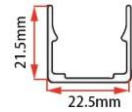

LWTG2014-1

Lighting Direction Top Lighting

PCB Width(mm) 10/12

Weight(g/m) 255

Section size(mm) 20*14

Beam angle 180°

Aluminum Profile size 

LWTG2014-2

Lighting Direction 3 sidesTop Lighting

PCB Width(mm) 10/12

Weight(g/m) 251

Section size(mm) 20*14

Beam angle 180°

Aluminum Profile size 

LWTG2014-3

Lighting Direction	Top Lighting
PCB Width(mm)	10
Weight(g/m)	183
Section size(mm)	20*14
Beam angle	120°
Aluminum Profile size	

LWTG2020-1

Lighting Direction	Top Lighting
PCB Width(mm)	10/12
Weight(g/m)	348
Section size(mm)	20*20
Beam angle	180°
Aluminum Profile size	

LWTG2020-2

Lighting Direction 3 sides Top Lighting

PCB Width(mm) 10/12

Weight(g/m) 295

Section size(mm) 20*20

Beam angle 180°

Aluminum Profile size

End cap with hole End cap no hole Aluminum Clip Aluminum Profile Flexible Profile

LWTG2020-3

Lighting Direction Top Lighting

PCB Width(mm) 10/12