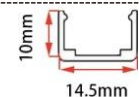

LWTG1010-4

Lighting Direction	Side Lighting
PCB Width(mm)	6
Weight(g/m)	84
Section size(mm)	10*10
Beam angle	120°
Aluminum Profile size	

LWTG1212-1

Lighting Direction	Top Lighting
PCB Width(mm)	8
Weight(g/m)	138
Section size(mm)	12*12
Beam angle	120°
Aluminum Profile size	

LWTG1212-2

Lighting Direction 3 Sides Top Lighting

PCB Width(mm) 8

Weight(g/m) 125

Section size(mm) 12*12

Beam angle 180°

Aluminum Profile size

LWTG1212-3

Lighting Direction Top Lighting

PCB Width(mm) 8

Weight(g/m) 114

Section size(mm) 12*12

Beam angle 120°

Aluminum Profile size

LWTG1212-4

Lighting Direction	Side Lighting
PCB Width(mm)	5
Weight(g/m)	166
Section size(mm)	12*12
Beam angle	120°
Aluminum Profile size	

LWTG1212-8

Lighting Direction	Side Lighting
PCB Width(mm)	8
Weight(g/m)	135
Section size(mm)	12*12
Beam angle	120°
Aluminum Profile size	

LWTG1215-1

Lighting Direction	Side Lighting
PCB Width(mm)	8
Weight(g/m)	180
Section size(mm)	12*15
Beam angle	120°
Aluminum Profile size	