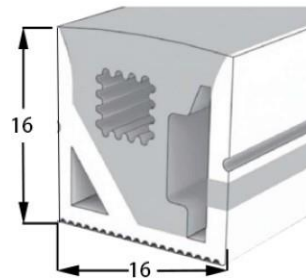

Section size(mm) 15*15

Beam angle 120°

Aluminum Profile size 

End cap with hole End cap no hole Aluminum Clip

LWTG1614-1

Lighting Direction	Top Lighting
PCB Width(mm)	10
Weight(g/m)	210
Section size(mm)	16*14
Beam angle	120°
Aluminum Profile size	

End cap with hole End cap no hole Aluminum Clip Flexible Profile

LWTG1616-1

Lighting Direction	Top Lighting
PCB Width(mm)	10/12
Weight(g/m)	238
Section size(mm)	16*16
Beam angle	120°
Aluminum Profile size	

End cap with hole End cap no hole Aluminum Clip Aluminum Profile Flexible Profile

LWTG1616-2

Lighting Direction Top Lighting

PCB Width(mm) 10

Weight(g/m) 192

Section size(mm) 16*16

Beam angle 120°

Aluminum Profile size

End cap with hole End cap no hole Aluminum Clip Aluminum Profile Flexible Profile

LWTG1616-3

Lighting Direction Side Lighting

PCB Width(mm) 10

Weight(g/m) 259

Section size(mm) 16*16

Beam angle 120°

Aluminum Profile size