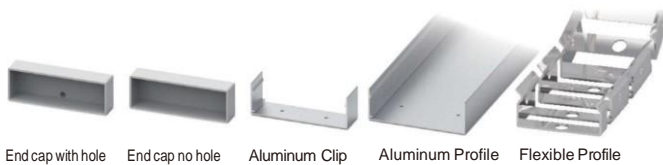

Weight(g/m) 644

Section size(mm) 30*32

Beam angle 120°

Aluminum Profile size

End cap with hole End cap no hole Aluminum Clip Aluminum Profile

LWTG4025-1

Lighting Direction Top Lighting

PCB Width(mm) 20

Weight(g/m) 657

Section size(mm) 40*25

Beam angle 120°

Aluminum Profile size

End cap with hole End cap no hole Aluminum Clip Aluminum Profile Flexible Profile

LWTG5025-1

Lighting Direction	Top Lighting
PCB Width(mm)	20
Weight(g/m)	860
Section size(mm)	50*25
Beam angle	120°
Aluminum Profile size	

LWTG7030-1

Lighting Direction	Top Lighting
PCB Width(mm)	30
Weight(g/m)	1339
Section size(mm)	70*30
Beam angle	120°
Aluminum Profile size	

LWTG10030-1

Lighting Direction	Top Lighting
PCB Width(mm)	20X2
Weight(g/m)	1836
Section size(mm)	100*30
Beam angle	120°
Aluminum Profile size	

End cap with hole End cap no hole Aluminum Clip Aluminum Profile Flexible Profile

LWTG0408-1

Lighting Direction	Side Lighting
PCB Width(mm)	5
Weight(g/m)	30
Section size(mm)	4*8
Beam angle	120°

End cap with hole End cap no hole