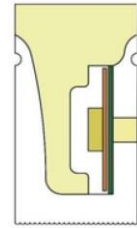

LWTG1018-1