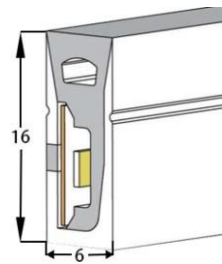

LWTG0410-1

Lighting Direction Side Lighting

PCB Width(mm) 5/6

Weight(g/m) 47

Section size(mm) 4*10

Beam angle 120°

Aluminum Profile size

End cap with hole End cap no hole Aluminum Clip Aluminum Profile Flexible Profile

LWTG0612-1

Lighting Direction Side Lighting

PCB Width(mm) 8

Weight(g/m) 75

Section size(mm) 6*12

Beam angle 120°

Aluminum Profile size

End cap with hole End cap no hole Aluminum Clip Aluminum Profile Flexible Profile

LWTG0613-1

Lighting Direction Side Lighting

PCB Width(mm) 8

Weight(g/m) 79

Section size(mm) 6*13

Beam angle 180°

Aluminum Profile size

LWTG0616-1

Lighting Direction Side Lighting

PCB Width(mm) 8

Weight(g/m) 89

Section size(mm) 6*16

Beam angle 120°

Aluminum Profile size

WTG0616-4

Lighting Direction	Side Lighting
PCB Width(mm)	8
Weight(g/m)	90
Section size(mm)	6*16