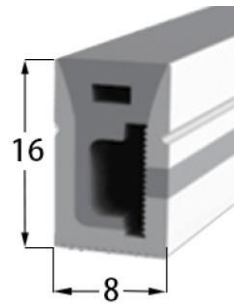

Lighting Direction Side Lighting

PCB Width(mm) 8

Weight(g/m) 89

Section size(mm) 6*16

Beam angle 120°

Aluminum Profile size

WTG0616-4

Lighting Direction	Side Lighting
PCB Width(mm)	8
Weight(g/m)	90
Section size(mm)	6*16

End cap with hole

End cap no hole

LWTG0814-1

Lighting Direction	Side Lighting
PCB Width(mm)	8
Weight(g/m)	145
Section size(mm)	8*14
Beam angle	120°
Aluminum Profile size	

End cap with hole

End cap no hole

Aluminum Clip

Aluminum Profile

LWTG0815-1

Lighting Direction	Side Lighting
PCB Width(mm)	8
Weight(g/m)	114
Section size(mm)	8*15
Beam angle	180°
Aluminum Profile size	

LWTG0816-1

Lighting Direction	Side Lighting
PCB Width(mm)	8
Weight(g/m)	112
Section size(mm)	8*16
Beam angle	180°
Aluminum Profile size	

LWTG0815-2

Lighting Direction	Side Lighting
PCB Width(mm)	8
Weight(g/m)	118
Section size(mm)	8*16
Beam angle	120°
Aluminum Profile size	

End cap with hole End cap no hole Aluminum Clip Flexible Profile

LWTG0817-1