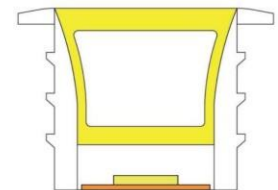

LWTG2020-8