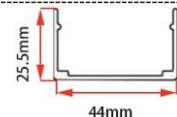

LWTG1305-1

Lighting Direction	Top Lighting
PCB Width(mm)	10
Weight(g/m)	56
Section size(mm)	5*13
Beam angle	120°

End cap with hole End cap no hole Plastic Clip

LWTG1505-1

Lighting Direction	Top Lighting
PCB Width(mm)	12
Weight(g/m)	61
Section size(mm)	5*15
Beam angle	120°

Section size(mm) 30*20

Beam angle 120°

Aluminum Profile size

End cap with hole End cap no hole Aluminum Clip Aluminum Profile Flexible Profile

LWTG3032-1

Lighting Direction Side Lighting

PCB Width(mm) 12/15

Weight(g/m) 644

Section size(mm) 30*32

Beam angle 120°

Aluminum Profile size

End cap with hole End cap no hole Aluminum Clip Aluminum Profile

LWTG4025-1

Lighting Direction Top Lighting

PCB Width(mm) 20

Weight(g/m) 657

Section size(mm) 40*25

Beam angle 120°

Aluminum Profile size

End cap with hole End cap no hole Aluminum Clip Aluminum Profile Flexible Profile

LWTG5025-1

Lighting Direction	Top Lighting
PCB Width(mm)	20
Weight(g/m)	860
Section size(mm)	50*25
Beam angle	120°
Aluminum Profile size	