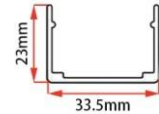

PCB Width(mm) Top View 8/Side View 10

Weight(g/m) 297

Section size(mm) 20*20

Beam angle 120°

Aluminum Profile size 

LWTG2010-1

Lighting Direction Top Lighting

PCB Width(mm) 10/12

Weight(g/m) 180

Section size(mm) 20*10

Beam angle 120°

Aluminum Profile size 

LWTG2517-1

Lighting Direction	Top Lighting
PCB Width(mm)	15
Weight(g/m)	362
Section size(mm)	25*17
Beam angle	120°
Aluminum Profile size	

LWTG2720-1

Lighting Direction	Top Lighting
PCB Width(mm)	15
Weight(g/m)	400
Section size(mm)	27*20
Beam angle	120°
Aluminum Profile size	

LWTG3020-1

Lighting Direction Top Lighting

PCB Width(mm) 15

Weight(g/m) 476

Section size(mm) 30*20

Beam angle 120°

Aluminum Profile size

End cap with hole End cap no hole Aluminum Clip Aluminum Profile Flexible Profile

LWTG3020-2

Lighting Direction Top Lighting

PCB Width(mm) 15

Weight(g/m) 428