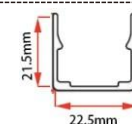

Lighting Direction Top Lighting

PCB Width(mm) 12

Weight(g/m) 302

Section size(mm) 20*20

Beam angle 120°

Aluminum Profile size