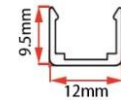

Lighting Direction Top Lighting

PCB Width(mm) 5

Weight(g/m) 94

Section size(mm) 10*9

Beam angle 120°

Aluminum Profile size

Aluminum Clip

Aluminum Profile

Flexible Profile