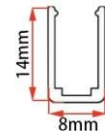

LWTG0612-3

Lighting Direction Side Lighting

PCB Width(mm) 8

Weight(g/m) 72

Section size(mm) 6*12

Beam angle 120°

Aluminum Profile size

End cap with hole