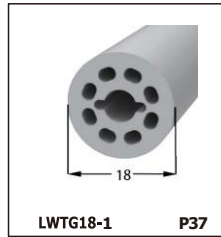

LED SILICONE NEON STRIP

CONTENTS

CONTENTS

CONTENTS

CONTENTS

LWTG1105-1

Lighting Direction	Top Lighting
PCB Width(mm)	8
Weight(g/m)	50
Section size(mm)	5*11
Beam angle	120°

End cap with hole End cap no hole Plastic Clip

LWTG1305-1

Lighting Direction	Top Lighting
PCB Width(mm)	10
Weight(g/m)	56
Section size(mm)	5*13
Beam angle	120°

End cap with hole End cap no hole Plastic Clip

LWTG1505-1

Lighting Direction	Top Lighting
PCB Width(mm)	12
Weight(g/m)	61
Section size(mm)	5*15
Beam angle	120°

LWTG0606-1

Lighting Direction	Top Lighting
PCB Width(mm)	3
Weight(g/m)	42
Section size(mm)	6*6
Beam angle	180°

LWTG0808-1

Lighting Direction	Top Lighting
PCB Width(mm)	5
Weight(g/m)	56
Section size(mm)	8*0
Beam angle	120°
Aluminum Profile size	