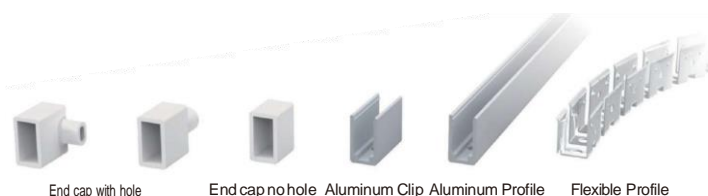

LWTG0613-1

Lighting Direction Side Lighting

PCB Width(mm) 8

Weight(g/m) 79

Section size(mm) 6*13

Beam angle 180°

Aluminum Profile size

LWTG0616-1

Lighting Direction Side Lighting

PCB Width(mm) 8

Weight(g/m) 89

Section size(mm) 6*16

Beam angle 120°

Aluminum Profile size

WTG0616-4

Lighting Direction	Side Lighting
PCB Width(mm)	8
Weight(g/m)	90
Section size(mm)	6*16

End cap with hole

End cap no hole

LWTG0814-1

Lighting Direction	Side Lighting
PCB Width(mm)	8
Weight(g/m)	145
Section size(mm)	8*14
Beam angle	120°
Aluminum Profile size	

End cap with hole

End cap no hole

Aluminum Clip