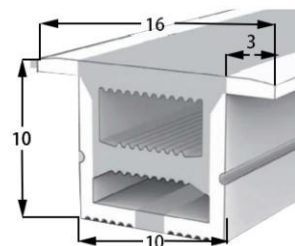

LWTG1010-5