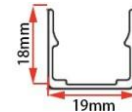

Lighting Direction Top Lighting

PCB Width(mm) 10

Weight(g/m) 196

Section size(mm) 16*16

Beam angle 120°

Aluminum Profile size