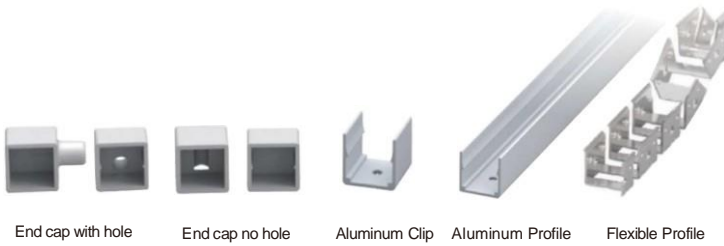

LWTG0606-1

Lighting Direction	Top Lighting
PCB Width(mm)	3
Weight(g/m)	42
Section size(mm)	6*6
Beam angle	180°

LWTG0808-1

Lighting Direction	Top Lighting
PCB Width(mm)	5
Weight(g/m)	56
Section size(mm)	8*0
Beam angle	120°
Aluminum Profile size	

End cap no hole End cap with hole Aluminum Clip

LWTG1010-1

Lighting Direction	Top Lighting
PCB Width(mm)	5/6
Weight(g/m)	112
Section size(mm)	10*10
Beam angle	120°
Aluminum Profile size	

End cap with hole End cap no hole Aluminum Clip Aluminum Profile Flexible Profile

LWTG1010-2

Lighting Direction 3 Sides Top Lighting

PCB Width(mm) 5/6

Weight(g/m) 116

Section size(mm) 10*10

Beam angle 180°

Aluminum Profile size

End cap with hole End cap no hole Aluminum Clip Aluminum Profile Flexible Profile

LWTG1010-3

Lighting Direction Top Lighting

PCB Width(mm) 5

Weight(g/m) 90

Section size(mm) 10*10

Beam angle 120°

Aluminum Profile size

End cap with hole End cap no hole Aluminum Clip Aluminum Profile Flexible Profile