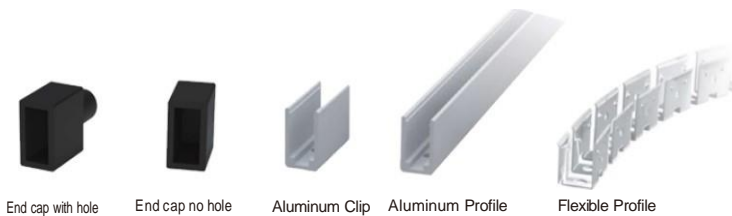

LWTG0612-3

Lighting Direction Side Lighting

PCB Width(mm) 8

Weight(g/m) 72

Section size(mm) 6*12

Beam angle 120°

Aluminum Profile size

End cap with hole