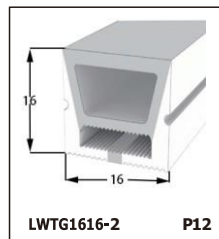

LED SILICONE NEON STRIP

CONTENTS

CONTENTS

CONTENTS

CONTENTS

LWTG1105-1

Lighting Direction	Top Lighting
PCB Width(mm)	8
Weight(g/m)	50
Section size(mm)	5*11
Beam angle	120°

End cap with hole End cap no hole Plastic Clip

LWTG1305-1

Lighting Direction	Top Lighting
PCB Width(mm)	10
Weight(g/m)	56
Section size(mm)	5*13
Beam angle	120°

End cap with hole End cap no hole Plastic Clip

LWTG1505-1

Lighting Direction	Top Lighting
PCB Width(mm)	12
Weight(g/m)	61
Section size(mm)	5*15
Beam angle	120°

LWTG0606-1

Lighting Direction	Top Lighting
PCB Width(mm)	3
Weight(g/m)	42
Section size(mm)	6*6
Beam angle	180°

LWTG0808-1

Lighting Direction	Top Lighting
PCB Width(mm)	5
Weight(g/m)	56
Section size(mm)	8*0
Beam angle	120°
Aluminum Profile size	