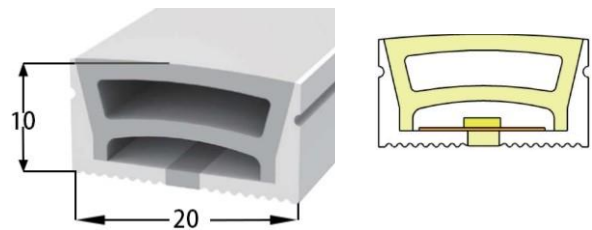

Weight(g/m) 271

Section size(mm) 20*20

Beam angle 180°

Aluminum Profile size

End cap with hole End cap no hole Aluminum Clip Aluminum Profile Flexible Profile

LWTG2020-4

Lighting Direction Top/Side Lighting

PCB Width(mm) Top View 8/Side View 10

Weight(g/m) 297

Section size(mm) 20*20

Beam angle 120°

Aluminum Profile size 

LWTG2010-1

Lighting Direction Top Lighting

PCB Width(mm) 10/12

Weight(g/m) 180

Section size(mm) 20*10

Beam angle 120°

Aluminum Profile size 

LWTG2517-1

Lighting Direction	Top Lighting
PCB Width(mm)	15
Weight(g/m)	362
Section size(mm)	25*17
Beam angle	120°
Aluminum Profile size	

LWTG2720-1

Lighting Direction	Top Lighting
PCB Width(mm)	15
Weight(g/m)	400
Section size(mm)	27*20
Beam angle	120°
Aluminum Profile size	

LWTG3020-1

Lighting Direction Top Lighting

PCB Width(mm) 15

Weight(g/m) 476