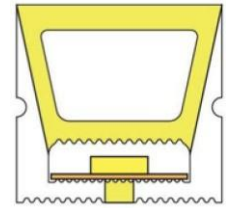

Section size(mm) 15*15

Beam angle 120°

Aluminum Profile size 

End cap with hole End cap no hole Aluminum Clip

LWTG1614-1

Lighting Direction	Top Lighting
PCB Width(mm)	10
Weight(g/m)	210
Section size(mm)	16*14
Beam angle	120°
Aluminum Profile size	

End cap with hole End cap no hole Aluminum Clip Flexible Profile

LWTG1616-1

Lighting Direction	Top Lighting
PCB Width(mm)	10/12
Weight(g/m)	238
Section size(mm)	16*16
Beam angle	120°
Aluminum Profile size	

End cap with hole End cap no hole Aluminum Clip Aluminum Profile Flexible Profile

LWTG1616-2

Lighting Direction Top Lighting

PCB Width(mm) 10

Weight(g/m) 192

Section size(mm) 16*16

Beam angle 120°

Aluminum Profile size

End cap with hole End cap no hole Aluminum Clip Aluminum Profile Flexible Profile

LWTG1616-3

Lighting Direction Side Lighting

PCB Width(mm) 10

Weight(g/m) 259

Section size(mm) 16*16

Beam angle 120°

Aluminum Profile size