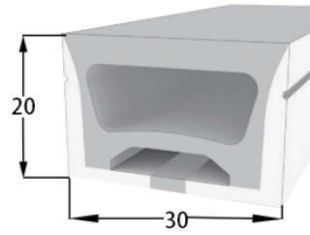

PCB Width(mm) Top View 8/Side View 10

Weight(g/m) 297

Section size(mm) 20*20

Beam angle 120°

Aluminum Profile size 

LWTG2010-1

Lighting Direction Top Lighting

PCB Width(mm) 10/12

Weight(g/m) 180

Section size(mm) 20*10

Beam angle 120°

Aluminum Profile size 

LWTG2517-1

Lighting Direction	Top Lighting
PCB Width(mm)	15
Weight(g/m)	362
Section size(mm)	25*17
Beam angle	120°
Aluminum Profile size	

LWTG2720-1

Lighting Direction	Top Lighting
PCB Width(mm)	15
Weight(g/m)	400
Section size(mm)	27*20
Beam angle	120°
Aluminum Profile size	

LWTG3020-1

Lighting Direction Top Lighting

PCB Width(mm) 15

Weight(g/m) 476