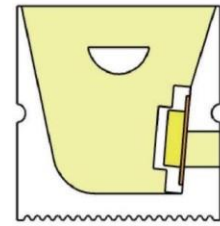

Lighting Direction Top Lighting

PCB Width(mm) 8

Weight(g/m) 114

Section size(mm) 12*12

Beam angle 120°

Aluminum Profile size

LWTG1212-4

Lighting Direction	Side Lighting
PCB Width(mm)	5
Weight(g/m)	166
Section size(mm)	12*12
Beam angle	120°
Aluminum Profile size	

LWTG1212-8

Lighting Direction	Side Lighting
PCB Width(mm)	8
Weight(g/m)	135
Section size(mm)	12*12
Beam angle	120°
Aluminum Profile size	

LWTG1215-1

Lighting Direction	Side Lighting
PCB Width(mm)	8
Weight(g/m)	180
Section size(mm)	12*15
Beam angle	120°
Aluminum Profile size	