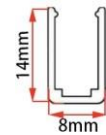

LWTG0616-3

Lighting Direction Side Lighting

PCB Width(mm) 8

Weight(g/m) 89

Section size(mm) 6*16

Beam angle 120°

Aluminum Profile size

End cap with hole