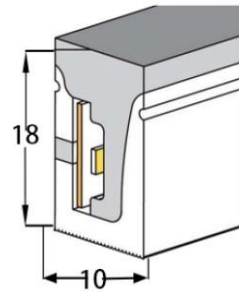

LWTG1018-1