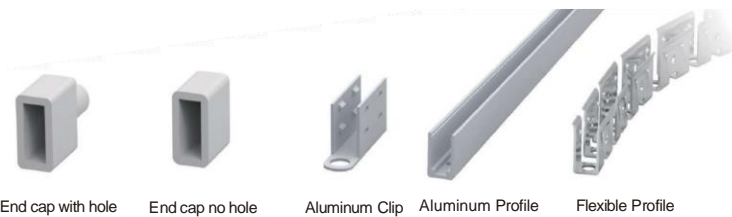

End cap with hole End cap no hole Aluminum Clip Aluminum Profile Flexible Profile

LWTG0408-1

Lighting Direction	Side Lighting
PCB Width(mm)	5
Weight(g/m)	30
Section size(mm)	4*8
Beam angle	120°

End cap with hole End cap no hole

LWTG0410-1

Lighting Direction Side Lighting

PCB Width(mm) 5/6

Weight(g/m) 47

Section size(mm) 4*10

Beam angle 120°

Aluminum Profile size

End cap with hole End cap no hole Aluminum Clip Aluminum Profile Flexible Profile

LWTG0612-1

Lighting Direction Side Lighting

PCB Width(mm) 8

Weight(g/m) 75

Section size(mm) 6*12

Beam angle 120°

Aluminum Profile size

End cap with hole End cap no hole Aluminum Clip Aluminum Profile Flexible Profile