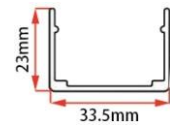

LWTG2720-1

Lighting Direction	Top Lighting
PCB Width(mm)	15
Weight(g/m)	400
Section size(mm)	27*20
Beam angle	120°
Aluminum Profile size	

LWTG3020-1

Lighting Direction Top Lighting

PCB Width(mm) 15

Weight(g/m) 476

Section size(mm) 30*20

Beam angle 120°

Aluminum Profile size

End cap with hole End cap no hole Aluminum Clip Aluminum Profile Flexible Profile

LWTG3020-2

Lighting Direction Top Lighting

PCB Width(mm) 15

Weight(g/m) 428

Section size(mm) 30*20

Beam angle 120°

Aluminum Profile size

End cap with hole End cap no hole Aluminum Clip Aluminum Profile Flexible Profile

LWTG3032-1

Lighting Direction Side Lighting

PCB Width(mm) 12/15

Weight(g/m) 644

Section size(mm) 30*32

Beam angle 120°

Aluminum Profile size

End cap with hole End cap no hole Aluminum Clip Aluminum Profile

LWTG4025-1

Lighting Direction Top Lighting

PCB Width(mm) 20