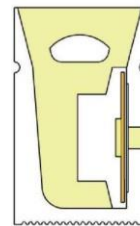

Lighting Direction Side Lighting

PCB Width(mm) 10

Weight(g/m) 213

Section size(mm) 10*20

Beam angle 120°

LWTG1023-1

Lighting Direction	Side Lighting
PCB Width(mm)	10
Weight(g/m)	272
Section size(mm)	10*23
Beam angle	270°
Aluminum Profile size	

LWTG1023-2

Lighting Direction	Side Lighting
PCB Width(mm)	10
Weight(g/m)	196
Section size(mm)	10*23
Beam angle	270°
Aluminum Profile size	

LWTG1220-1

Lighting Direction Side Lighting

PCB Width(mm) 10

Weight(g/m) 248

Section size(mm) 12*20

Beam angle 120°

Aluminum Profile size

LWTG1220-5

Lighting Direction Side Lighting

PCB Width(mm) 12

Weight(g/m) 248

Section size(mm) 12*20