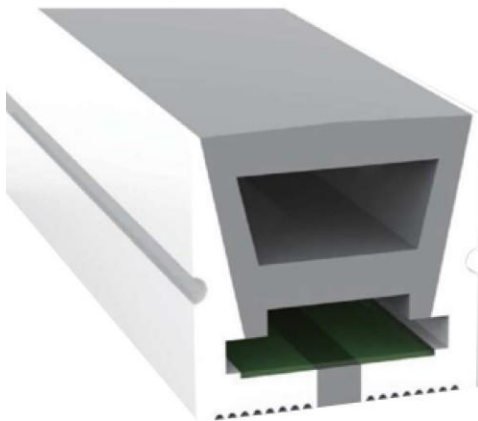

LWTG1616-1

Lighting Direction	Top Lighting
PCB Width(mm)	10/12
Weight(g/m)	238
Section size(mm)	16*16
Beam angle	120°
Aluminum Profile size