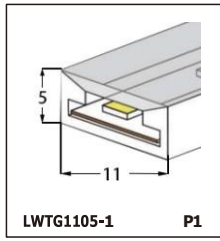

LED SILICONE NEON STRIP

CONTENTS

CONTENTS

CONTENTS

CONTENTS

LWTG1105-1

Lighting Direction	Top Lighting
PCB Width(mm)	8
Weight(g/m)	50
Section size(mm)	5*11
Beam angle	120°

End cap with hole End cap no hole Plastic Clip

LWTG1305-1

Lighting Direction	Top Lighting
PCB Width(mm)	10
Weight(g/m)	56
Section size(mm)	5*13
Beam angle	120°

End cap with hole End cap no hole Plastic Clip

LWTG1505-1

Lighting Direction	Top Lighting
PCB Width(mm)	12
Weight(g/m)	61
Section size(mm)	5*15
Beam angle	120°

LWTG0606-1

Lighting Direction	Top Lighting
PCB Width(mm)	3
Weight(g/m)	42
Section size(mm)	6*6
Beam angle	180°

LWTG0808-1

Lighting Direction	Top Lighting
PCB Width(mm)	5
Weight(g/m)	56
Section size(mm)	8*0
Beam angle	120°
Aluminum Profile size	