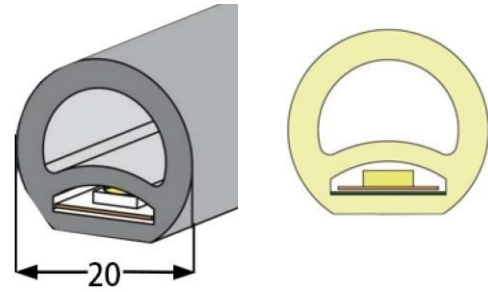

Lighting Direction 3 sides Top Lighting

PCB Width(mm) 10

Weight(g/m) 320

Section size(mm) 15*25

Beam angle 180°

LWTG1313-1

Lighting Direction	Top Lighting
PCB Width(mm)	8
Weight(g/m)	142
Section size(mm)	13*13
Beam angle	180°

LWTG1513-1

Lighting Direction	Top Lighting
PCB Width(mm)	10
Weight(g/m)	143
Section size(mm)	13*15
Beam angle	180°

LWTG13-1

Lighting Direction	Top Lighting
PCB Width(mm)	5
Weight(g/m)	136
Section size(mm)	∅13
Beam angle	270°

End cap with hole

End cap no hole

Plastic clip

LWTG20-1

Lighting Direction	Top Lighting
PCB Width(mm)	10
Weight(g/m)	320
Section size(mm)	∅20
Beam angle	270°

End cap with hole

End cap no hole

Plastic clip

LWTG20-2

Lighting Direction	Top Lighting
PCB Width(mm)	10
Weight(g/m)	241
Section size(mm)	ø20
Beam angle	270°

LWTG13-2

Lighting Direction	360°
PCB Width(mm)	double-sided 4/5
Weight(g/m)	145
Section size(mm)	ø13
Beam angle	360°