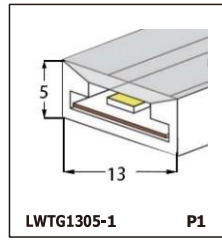

LED SILICONE NEON STRIP

CONTENTS

CONTENTS

CONTENTS

CONTENTS

LWTG1105-1

Lighting Direction	Top Lighting
PCB Width(mm)	8
Weight(g/m)	50
Section size(mm)	5*11
Beam angle	120°

End cap with hole End cap no hole Plastic Clip

LWTG1305-1

Lighting Direction	Top Lighting
PCB Width(mm)	10
Weight(g/m)	56
Section size(mm)	5*13
Beam angle	120°

End cap with hole End cap no hole Plastic Clip

LWTG1505-1

Lighting Direction	Top Lighting
PCB Width(mm)	12
Weight(g/m)	61
Section size(mm)	5*15
Beam angle	120°

LWTG0606-1

Lighting Direction	Top Lighting
PCB Width(mm)	3
Weight(g/m)	42
Section size(mm)	6*6
Beam angle	180°

LWTG0808-1

Lighting Direction	Top Lighting
PCB Width(mm)	5
Weight(g/m)	56
Section size(mm)	8*0
Beam angle	120°
Aluminum Profile size	