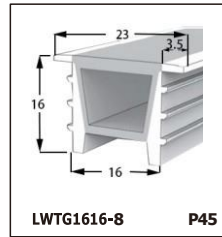

LED SILICONE NEON STRIP

CONTENTS

CONTENTS

CONTENTS

CONTENTS

LWTG1105-1

Lighting Direction	Top Lighting
PCB Width(mm)	8
Weight(g/m)	50
Section size(mm)	5*11
Beam angle	120°

End cap with hole End cap no hole Plastic Clip

LWTG1305-1

Lighting Direction	Top Lighting
PCB Width(mm)	10
Weight(g/m)	56
Section size(mm)	5*13
Beam angle	120°

End cap with hole End cap no hole Plastic Clip

LWTG1505-1

Lighting Direction	Top Lighting
PCB Width(mm)	12
Weight(g/m)	61
Section size(mm)	5*15
Beam angle	120°

LWTG0606-1

Lighting Direction	Top Lighting
PCB Width(mm)	3
Weight(g/m)	42
Section size(mm)	6*6
Beam angle	180°

LWTG0808-1

Lighting Direction	Top Lighting
PCB Width(mm)	5
Weight(g/m)	56
Section size(mm)	8*0
Beam angle	120°
Aluminum Profile size	