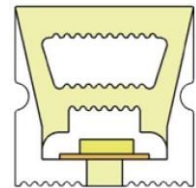

LWTG0606-1

Lighting Direction	Top Lighting
PCB Width(mm)	3
Weight(g/m)	42
Section size(mm)	6*6
Beam angle	180°

LWTG0808-1

Lighting Direction	Top Lighting
PCB Width(mm)	5
Weight(g/m)	56
Section size(mm)	8*0
Beam angle	120°
Aluminum Profile size	

End cap no hole End cap with hole Aluminum Clip

LWTG1010-1

Lighting Direction	Top Lighting
PCB Width(mm)	5/6
Weight(g/m)	112
Section size(mm)	10*10
Beam angle	120°
Aluminum Profile size	

End cap with hole End cap no hole Aluminum Clip Aluminum Profile Flexible Profile

LWTG1010-2

Lighting Direction 3 Sides Top Lighting

PCB Width(mm) 5/6

Weight(g/m) 116

Section size(mm) 10*10

Beam angle 180°

Aluminum Profile size

End cap with hole End cap no hole Aluminum Clip Aluminum Profile Flexible Profile

LWTG1010-3

Lighting Direction Top Lighting

PCB Width(mm) 5

Weight(g/m) 90

Section size(mm) 10*10

Beam angle 120°

Aluminum Profile size

End cap with hole End cap no hole Aluminum Clip Aluminum Profile Flexible Profile