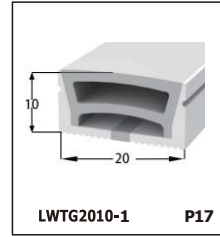

LED SILICONE NEON STRIP

CONTENTS

CONTENTS

CONTENTS

CONTENTS

LWTG1105-1

Lighting Direction	Top Lighting
PCB Width(mm)	8
Weight(g/m)	50
Section size(mm)	5*11
Beam angle	120°

End cap with hole End cap no hole Plastic Clip

LWTG1305-1

Lighting Direction	Top Lighting
PCB Width(mm)	10
Weight(g/m)	56
Section size(mm)	5*13
Beam angle	120°

End cap with hole End cap no hole Plastic Clip

LWTG1505-1

Lighting Direction	Top Lighting
PCB Width(mm)	12
Weight(g/m)	61
Section size(mm)	5*15
Beam angle	120°

LWTG0606-1

Lighting Direction	Top Lighting
PCB Width(mm)	3
Weight(g/m)	42
Section size(mm)	6*6
Beam angle	180°

LWTG0808-1

Lighting Direction	Top Lighting
PCB Width(mm)	5
Weight(g/m)	56
Section size(mm)	8*0
Beam angle	120°
Aluminum Profile size	