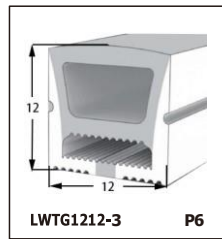

LED SILICONE NEON STRIP

CONTENTS

CONTENTS

CONTENTS

CONTENTS

LWTG1105-1

Lighting Direction	Top Lighting
PCB Width(mm)	8
Weight(g/m)	50
Section size(mm)	5*11
Beam angle	120°

End cap with hole End cap no hole Plastic Clip

LWTG1305-1

Lighting Direction	Top Lighting
PCB Width(mm)	10
Weight(g/m)	56
Section size(mm)	5*13
Beam angle	120°

End cap with hole End cap no hole Plastic Clip

LWTG1505-1

Lighting Direction	Top Lighting
PCB Width(mm)	12
Weight(g/m)	61
Section size(mm)	5*15
Beam angle	120°