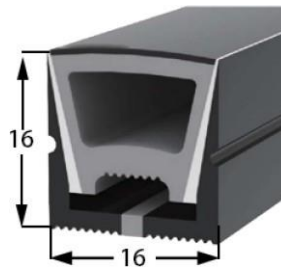

LWTG1212-7