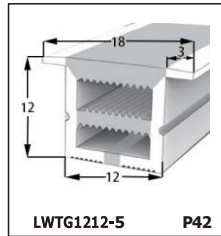

LED SILICONE NEON STRIP

CONTENTS

CONTENTS

CONTENTS

CONTENTS

LWTG1105-1

Lighting Direction	Top Lighting
PCB Width(mm)	8
Weight(g/m)	50
Section size(mm)	5*11
Beam angle	120°

End cap with hole End cap no hole Plastic Clip

LWTG1305-1

Lighting Direction	Top Lighting
PCB Width(mm)	10
Weight(g/m)	56
Section size(mm)	5*13
Beam angle	120°

End cap with hole End cap no hole Plastic Clip

LWTG1505-1

Lighting Direction	Top Lighting
PCB Width(mm)	12
Weight(g/m)	61
Section size(mm)	5*15
Beam angle	120°

LWTG0606-1

Lighting Direction	Top Lighting
PCB Width(mm)	3
Weight(g/m)	42
Section size(mm)	6*6
Beam angle	180°

LWTG0808-1

Lighting Direction	Top Lighting
PCB Width(mm)	5
Weight(g/m)	56
Section size(mm)	8*0
Beam angle	120°
Aluminum Profile size	