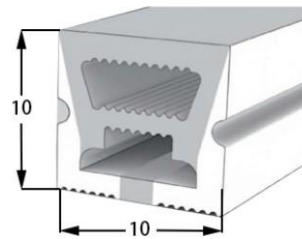

LWTG0606-1

Lighting Direction	Top Lighting
PCB Width(mm)	3
Weight(g/m)	42
Section size(mm)	6*6
Beam angle	180°

LWTG0808-1

Lighting Direction	Top Lighting
PCB Width(mm)	5
Weight(g/m)	56
Section size(mm)	8*0
Beam angle	120°
Aluminum Profile size	

End cap no hole End cap with hole Aluminum Clip

LWTG1010-1

Lighting Direction	Top Lighting
PCB Width(mm)	5/6
Weight(g/m)	112
Section size(mm)	10*10
Beam angle	120°
Aluminum Profile size	

End cap with hole End cap no hole Aluminum Clip Aluminum Profile Flexible Profile

LWTG1010-2

Lighting Direction 3 Sides Top Lighting

PCB Width(mm) 5/6

Weight(g/m) 116

Section size(mm) 10*10

Beam angle 180°

Aluminum Profile size

End cap with hole End cap no hole Aluminum Clip Aluminum Profile Flexible Profile

LWTG1010-3

Lighting Direction Top Lighting

PCB Width(mm) 5

Weight(g/m) 90

Section size(mm) 10*10

Beam angle 120°

Aluminum Profile size

End cap with hole End cap no hole Aluminum Clip Aluminum Profile Flexible Profile