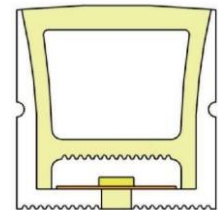

Lighting Direction 3 sidesTop Lighting

PCB Width(mm) 10/12

Weight(g/m) 251

Section size(mm) 20*14

Beam angle 180°

Aluminum Profile size 

LWTG2014-3

Lighting Direction	Top Lighting
PCB Width(mm)	10
Weight(g/m)	183
Section size(mm)	20*14
Beam angle	120°
Aluminum Profile size	

LWTG2020-1

Lighting Direction	Top Lighting
PCB Width(mm)	10/12
Weight(g/m)	348
Section size(mm)	20*20
Beam angle	180°
Aluminum Profile size	

LWTG2020-2

Lighting Direction 3 sides Top Lighting

PCB Width(mm) 10/12

Weight(g/m) 295

Section size(mm) 20*20

Beam angle 180°

Aluminum Profile size

End cap with hole End cap no hole Aluminum Clip Aluminum Profile Flexible Profile

LWTG2020-3

Lighting Direction Top Lighting

PCB Width(mm) 10/12

Weight(g/m) 271

Section size(mm) 20*20

Beam angle 180°

Aluminum Profile size

End cap with hole End cap no hole Aluminum Clip Aluminum Profile Flexible Profile

LWTG2020-4

Lighting Direction Top/Side Lighting