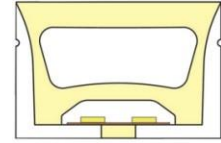

PCB Width(mm) Top View 8/Side View 10

Weight(g/m) 297

Section size(mm) 20*20

Beam angle 120°

Aluminum Profile size 

LWTG2010-1

Lighting Direction Top Lighting

PCB Width(mm) 10/12

Weight(g/m) 180

Section size(mm) 20*10

Beam angle 120°

Aluminum Profile size 

LWTG2517-1

Lighting Direction	Top Lighting
PCB Width(mm)	15
Weight(g/m)	362
Section size(mm)	25*17
Beam angle	120°
Aluminum Profile size	

LWTG2720-1

Lighting Direction	Top Lighting
PCB Width(mm)	15
Weight(g/m)	400
Section size(mm)	27*20
Beam angle	120°
Aluminum Profile size	

LWTG3020-1

Lighting Direction Top Lighting

PCB Width(mm) 15

Weight(g/m) 476

Section size(mm) 30*20

Beam angle 120°

Aluminum Profile size

End cap with hole End cap no hole Aluminum Clip Aluminum Profile Flexible Profile

LWTG3020-2

Lighting Direction Top Lighting

PCB Width(mm) 15

Weight(g/m) 428