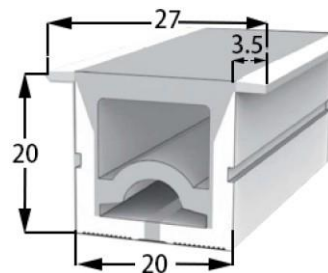

PCB Width(mm) 10

Weight(g/m) 186

Section size(mm) 16*15

Beam angle 120°

Aluminum Profile size

Aluminum Clip

Aluminum Profile

Flexible Profile

LWTG2014-4

Lighting Direction Top Lighting

PCB Width(mm) 10

Weight(g/m) 238

Section size(mm) 20*14

Beam angle 120°

Aluminum Profile size

Aluminum Clip

Aluminum Profile

Flexible Profile

LWTG2020-5

Lighting Direction Top Lighting

PCB Width(mm) 10/12

Weight(g/m) 296

Section size(mm) 20*19

Beam angle 120°