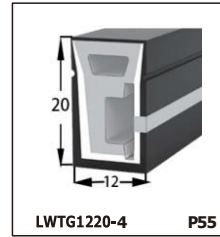

LED SILICONE NEON STRIP

CONTENTS

CONTENTS

CONTENTS

CONTENTS

LWTG1105-1

Lighting Direction	Top Lighting
PCB Width(mm)	8
Weight(g/m)	50
Section size(mm)	5*11
Beam angle	120°

End cap with hole End cap no hole Plastic Clip

LWTG1305-1

Lighting Direction	Top Lighting
PCB Width(mm)	10
Weight(g/m)	56
Section size(mm)	5*13
Beam angle	120°

End cap with hole End cap no hole Plastic Clip

LWTG1505-1

Lighting Direction	Top Lighting
PCB Width(mm)	12
Weight(g/m)	61
Section size(mm)	5*15
Beam angle	120°

LWTG0606-1

Lighting Direction	Top Lighting
PCB Width(mm)	3
Weight(g/m)	42
Section size(mm)	6*6
Beam angle	180°

LWTG0808-1

Lighting Direction	Top Lighting
PCB Width(mm)	5
Weight(g/m)	56
Section size(mm)	8*0
Beam angle	120°
Aluminum Profile size	