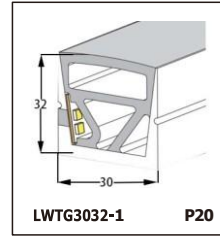

LED SILICONE NEON STRIP

CONTENTS

CONTENTS

CONTENTS

CONTENTS

LWTG1105-1

Lighting Direction	Top Lighting
PCB Width(mm)	8
Weight(g/m)	50
Section size(mm)	5*11
Beam angle	120°

End cap with hole End cap no hole Plastic Clip

LWTG1305-1

Lighting Direction	Top Lighting
PCB Width(mm)	10
Weight(g/m)	56
Section size(mm)	5*13
Beam angle	120°

End cap with hole End cap no hole Plastic Clip

LWTG1505-1

Lighting Direction	Top Lighting
PCB Width(mm)	12
Weight(g/m)	61
Section size(mm)	5*15
Beam angle	120°

LWTG0606-1

Lighting Direction	Top Lighting
PCB Width(mm)	3
Weight(g/m)	42
Section size(mm)	6*6
Beam angle	180°

LWTG0808-1

Lighting Direction	Top Lighting
PCB Width(mm)	5
Weight(g/m)	56
Section size(mm)	8*0
Beam angle	120°
Aluminum Profile size	