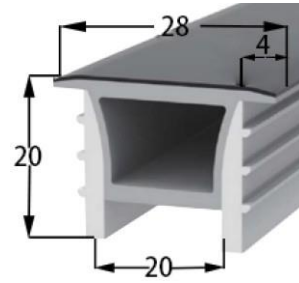

LWTG2010-2

Lighting Direction	Top Lighting
PCB Width(mm)	10
Weight(g/m)	180
Section size(mm)	20*9
Beam angle	120°
Aluminum Profile size	

LWTG2020-8

Lighting Direction	Top Lighting
PCB Width(mm)	10/12
Weight(g/m)	253
Section size(mm)	20*19
Beam angle	120°
Aluminum Profile size	

LWTG2020-9

Lighting Direction	Top Lighting
PCB Width(mm)	10/12
Weight(g/m)	250
Section size(mm)	20*19
Beam angle	120°
Aluminum Profile size	

Aluminum Clip

Aluminum Profile

Flexible Profile

LWTG2018-1

Lighting Direction	Top Lighting
PCB Width(mm)	12
Weight(g/m)	183
Section size(mm)	20*18
Beam angle	120°