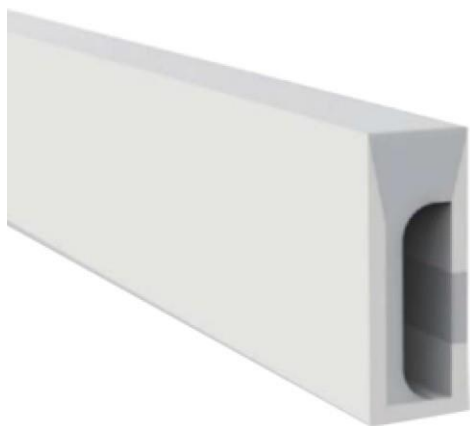

Weight(g/m) 657

Section size(mm) 40*25

Beam angle 120°

Aluminum Profile size

End cap with hole End cap no hole Aluminum Clip Aluminum Profile Flexible Profile

LWTG5025-1

Lighting Direction	Top Lighting
PCB Width(mm)	20
Weight(g/m)	860
Section size(mm)	50*25
Beam angle	120°
Aluminum Profile size	

LWTG7030-1

Lighting Direction	Top Lighting
PCB Width(mm)	30
Weight(g/m)	1339
Section size(mm)	70*30
Beam angle	120°
Aluminum Profile size	

LWTG10030-1

Lighting Direction	Top Lighting
PCB Width(mm)	20X2
Weight(g/m)	1836
Section size(mm)	100*30
Beam angle	120°
Aluminum Profile size	

End cap with hole End cap no hole Aluminum Clip Aluminum Profile Flexible Profile

LWTG0408-1

Lighting Direction	Side Lighting
PCB Width(mm)	5
Weight(g/m)	30
Section size(mm)	4*8
Beam angle	120°

End cap with hole End cap no hole