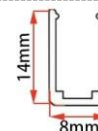

Aluminum Profile size

LWTG0612-2

Lighting Direction Side Lighting

PCB Width(mm) 8

Weight(g/m) 68

Section size(mm) 6*12

Beam angle 120°

Aluminum Profile size