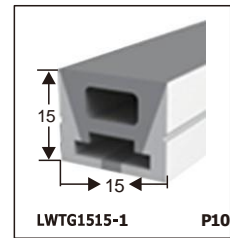

LED SILICONE NEON STRIP

CONTENTS

CONTENTS

CONTENTS

CONTENTS

LWTG1105-1

Lighting Direction	Top Lighting
PCB Width(mm)	8
Weight(g/m)	50
Section size(mm)	5*11
Beam angle	120°

End cap with hole End cap no hole Plastic Clip

LWTG1305-1

Lighting Direction	Top Lighting
PCB Width(mm)	10
Weight(g/m)	56
Section size(mm)	5*13
Beam angle	120°

End cap with hole End cap no hole Plastic Clip

LWTG1505-1

Lighting Direction	Top Lighting
PCB Width(mm)	12
Weight(g/m)	61
Section size(mm)	5*15
Beam angle	120°

LWTG0606-1

Lighting Direction	Top Lighting
PCB Width(mm)	3
Weight(g/m)	42
Section size(mm)	6*6
Beam angle	180°

LWTG0808-1

Lighting Direction	Top Lighting
PCB Width(mm)	5
Weight(g/m)	56
Section size(mm)	8*0
Beam angle	120°
Aluminum Profile size	