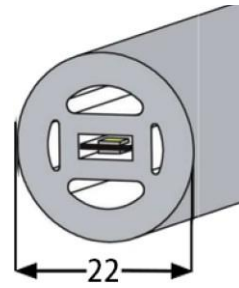

LWTG18-1

Lighting Direction	360°
PCB Width(mm)	double-sided 8
Weight(g/m)	226
Section size(mm)	∅18
Beam angle	360°

End cap with hole

End cap no hole

Plastic clip

LWTG20-3

Lighting Direction	360°
PCB Width(mm)	double-sided 8
Weight(g/m)	287
Section size(mm)	∅20
Beam angle	360°

End cap with hole

End cap no hole

Plastic clip

LWTG22-1

Lighting Direction	360°
PCB Width(mm)	double-sided 5/6
Weight(g/m)	348
Section size(mm)	∅22
Beam angle	360°

End cap with hole

End cap no hole

Plastic clip