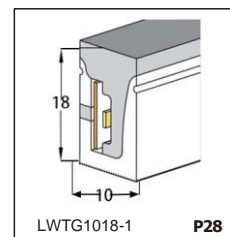

LED SILICONE NEON STRIP

CONTENTS

CONTENTS

CONTENTS

CONTENTS

LWTG1105-1

Lighting Direction	Top Lighting
PCB Width(mm)	8
Weight(g/m)	50
Section size(mm)	5*11
Beam angle	120°

End cap with hole End cap no hole Plastic Clip

LWTG1305-1

Lighting Direction	Top Lighting
PCB Width(mm)	10
Weight(g/m)	56
Section size(mm)	5*13
Beam angle	120°

End cap with hole End cap no hole Plastic Clip

LWTG1505-1

Lighting Direction	Top Lighting
PCB Width(mm)	12
Weight(g/m)	61
Section size(mm)	5*15
Beam angle	120°