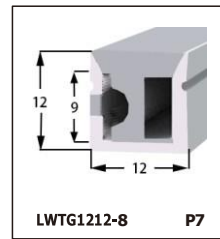

LED SILICONE NEON STRIP

CONTENTS

CONTENTS

CONTENTS

CONTENTS

LWTG1105-1

Lighting Direction	Top Lighting
PCB Width(mm)	8
Weight(g/m)	50
Section size(mm)	5*11
Beam angle	120°

End cap with hole End cap no hole Plastic Clip

LWTG1305-1

Lighting Direction	Top Lighting
PCB Width(mm)	10
Weight(g/m)	56
Section size(mm)	5*13
Beam angle	120°

End cap with hole End cap no hole Plastic Clip

LWTG1505-1

Lighting Direction	Top Lighting
PCB Width(mm)	12
Weight(g/m)	61
Section size(mm)	5*15
Beam angle	120°

LWTG0606-1

Lighting Direction	Top Lighting
PCB Width(mm)	3
Weight(g/m)	42
Section size(mm)	6*6
Beam angle	180°

LWTG0808-1

Lighting Direction	Top Lighting
PCB Width(mm)	5
Weight(g/m)	56
Section size(mm)	8*0
Beam angle	120°
Aluminum Profile size	