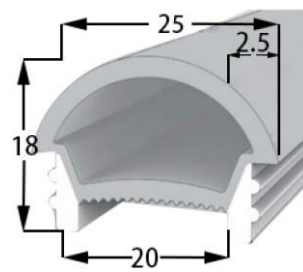

LWTG2010-2

Lighting Direction	Top Lighting
PCB Width(mm)	10
Weight(g/m)	180
Section size(mm)	20*9
Beam angle	120°
Aluminum Profile size	

LWTG2020-8

Lighting Direction	Top Lighting
PCB Width(mm)	10/12
Weight(g/m)	253
Section size(mm)	20*19
Beam angle	120°
Aluminum Profile size	

LWTG2020-9

Lighting Direction	Top Lighting
PCB Width(mm)	10/12
Weight(g/m)	250
Section size(mm)	20*19
Beam angle	120°
Aluminum Profile size	

Aluminum Clip

Aluminum Profile

Flexible Profile

LWTG2018-1

Lighting Direction	Top Lighting
PCB Width(mm)	12
Weight(g/m)	183
Section size(mm)	20*18
Beam angle	120°

LWTG3020-3

Lighting Direction Top Lighting

PCB Width(mm) 15

Weight(g/m) 358

Section size(mm) 30*19

Beam angle 120°

Aluminum Profile size

Aluminum Clip