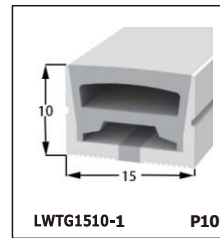

LED SILICONE NEON STRIP

CONTENTS

CONTENTS

CONTENTS

CONTENTS

LWTG1105-1

Lighting Direction	Top Lighting
PCB Width(mm)	8
Weight(g/m)	50
Section size(mm)	5*11
Beam angle	120°

End cap with hole End cap no hole Plastic Clip

LWTG1305-1

Lighting Direction	Top Lighting
PCB Width(mm)	10
Weight(g/m)	56
Section size(mm)	5*13
Beam angle	120°

End cap with hole End cap no hole Plastic Clip

LWTG1505-1

Lighting Direction	Top Lighting
PCB Width(mm)	12
Weight(g/m)	61
Section size(mm)	5*15
Beam angle	120°

LWTG0606-1

Lighting Direction	Top Lighting
PCB Width(mm)	3
Weight(g/m)	42
Section size(mm)	6*6
Beam angle	180°

LWTG0808-1

Lighting Direction	Top Lighting
PCB Width(mm)	5
Weight(g/m)	56
Section size(mm)	8*0
Beam angle	120°
Aluminum Profile size	