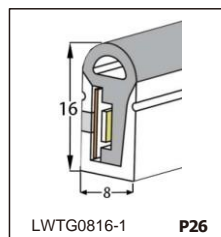

LED SILICONE NEON STRIP

CONTENTS

CONTENTS

CONTENTS

CONTENTS

LWTG1105-1

Lighting Direction	Top Lighting
PCB Width(mm)	8
Weight(g/m)	50
Section size(mm)	5*11
Beam angle	120°

End cap with hole End cap no hole Plastic Clip

LWTG1305-1

Lighting Direction	Top Lighting
PCB Width(mm)	10
Weight(g/m)	56
Section size(mm)	5*13
Beam angle	120°

End cap with hole End cap no hole Plastic Clip

LWTG1505-1

Lighting Direction	Top Lighting
PCB Width(mm)	12
Weight(g/m)	61
Section size(mm)	5*15
Beam angle	120°

LWTG0606-1

Lighting Direction	Top Lighting
PCB Width(mm)	3
Weight(g/m)	42
Section size(mm)	6*6
Beam angle	180°

LWTG0808-1

Lighting Direction	Top Lighting
PCB Width(mm)	5
Weight(g/m)	56
Section size(mm)	8*0
Beam angle	120°
Aluminum Profile size	