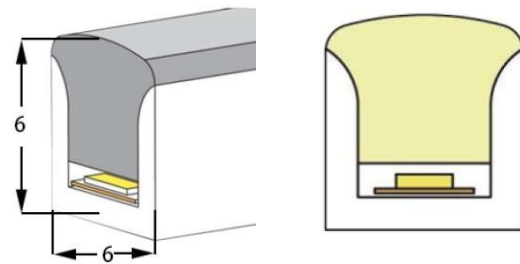

LED SILICONE NEON STRIP

CONTENTS

CONTENTS

CONTENTS

CONTENTS

LWTG1105-1

Lighting Direction	Top Lighting
PCB Width(mm)	8
Weight(g/m)	50
Section size(mm)	5*11
Beam angle	120°

End cap with hole End cap no hole Plastic Clip

LWTG1305-1

Lighting Direction	Top Lighting
PCB Width(mm)	10
Weight(g/m)	56
Section size(mm)	5*13
Beam angle	120°

End cap with hole End cap no hole Plastic Clip

LWTG1505-1

Lighting Direction	Top Lighting
PCB Width(mm)	12
Weight(g/m)	61
Section size(mm)	5*15
Beam angle	120°

LWTG0606-1

Lighting Direction	Top Lighting
PCB Width(mm)	3
Weight(g/m)	42
Section size(mm)	6*6
Beam angle	180°

LWTG0808-1

Lighting Direction	Top Lighting
PCB Width(mm)	5
Weight(g/m)	56
Section size(mm)	8*0
Beam angle	120°
Aluminum Profile size	

End cap no hole End cap with hole Aluminum Clip

LWTG1010-1

Lighting Direction	Top Lighting
PCB Width(mm)	5/6
Weight(g/m)	112
Section size(mm)	10*10
Beam angle	120°
Aluminum Profile size	

End cap with hole End cap no hole Aluminum Clip Aluminum Profile Flexible Profile