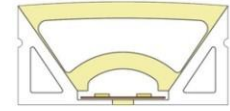

Section size(mm) 30*20

Beam angle 120°

Aluminum Profile size

End cap with hole End cap no hole Aluminum Clip Aluminum Profile Flexible Profile

LWTG3032-1

Lighting Direction Side Lighting

PCB Width(mm) 12/15

Weight(g/m) 644

Section size(mm) 30*32

Beam angle 120°

Aluminum Profile size

End cap with hole End cap no hole Aluminum Clip Aluminum Profile

LWTG4025-1

Lighting Direction Top Lighting

PCB Width(mm) 20

Weight(g/m) 657

Section size(mm) 40*25

Beam angle 120°

Aluminum Profile size

End cap with hole End cap no hole Aluminum Clip Aluminum Profile Flexible Profile

LWTG5025-1

Lighting Direction	Top Lighting
PCB Width(mm)	20
Weight(g/m)	860
Section size(mm)	50*25
Beam angle	120°
Aluminum Profile size	

LWTG7030-1

Lighting Direction	Top Lighting
PCB Width(mm)	30
Weight(g/m)	1339
Section size(mm)	70*30
Beam angle	120°
Aluminum Profile size	

LWTG10030-1

Lighting Direction	Top Lighting
PCB Width(mm)	20X2
Weight(g/m)	1836
Section size(mm)	100*30
Beam angle	120°
Aluminum Profile size	