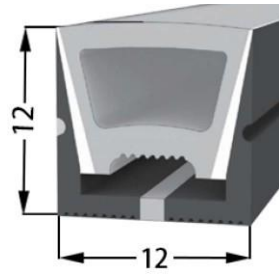

LWTG1212-6