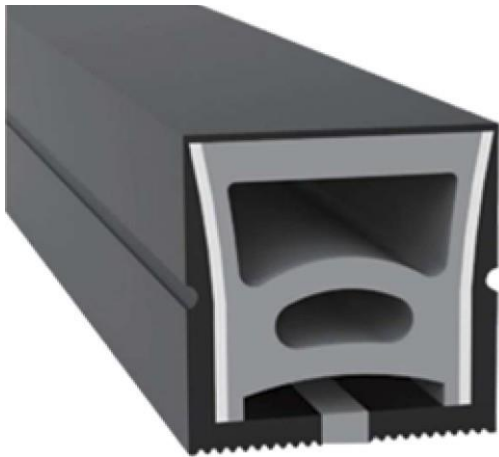

LWTG2020-7