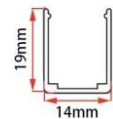

Lighting Direction Side Lighting

PCB Width(mm) 10

Weight(g/m) 213

Section size(mm) 10*20

Beam angle 120°

LWTG1023-1

Lighting Direction	Side Lighting
PCB Width(mm)	10
Weight(g/m)	272
Section size(mm)	10*23
Beam angle	270°
Aluminum Profile size	

Section size(mm) 12*20

Beam angle 120°

Aluminum Profile size

LWTG1220-5

Lighting Direction Side Lighting

PCB Width(mm) 12

Weight(g/m) 248

Section size(mm) 12*20

Beam angle 120°

Aluminum Profile size

LWTG1220-2

Lighting Direction Side Lighting

PCB Width(mm) 10

Weight(g/m) 195

Section size(mm) 12*20

Beam angle 120°

Aluminum Profile size

LWTG1225-1

Lighting Direction Side Lighting

PCB Width(mm) 12

Weight(g/m) 335

Section size(mm) 12*25

Beam angle 270°

Aluminum Profile size