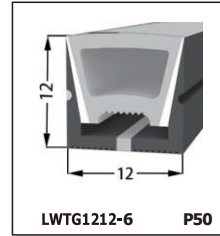

LED SILICONE NEON STRIP

CONTENTS

CONTENTS

CONTENTS

CONTENTS

LWTG1105-1

Lighting Direction	Top Lighting
PCB Width(mm)	8
Weight(g/m)	50
Section size(mm)	5*11
Beam angle	120°

End cap with hole End cap no hole Plastic Clip

LWTG1305-1

Lighting Direction	Top Lighting
PCB Width(mm)	10
Weight(g/m)	56
Section size(mm)	5*13
Beam angle	120°

End cap with hole End cap no hole Plastic Clip

LWTG1505-1

Lighting Direction	Top Lighting
PCB Width(mm)	12
Weight(g/m)	61
Section size(mm)	5*15
Beam angle	120°

LWTG0606-1

Lighting Direction	Top Lighting
PCB Width(mm)	3
Weight(g/m)	42
Section size(mm)	6*6
Beam angle	180°

LWTG0808-1

Lighting Direction	Top Lighting
PCB Width(mm)	5
Weight(g/m)	56
Section size(mm)	8*0
Beam angle	120°
Aluminum Profile size	