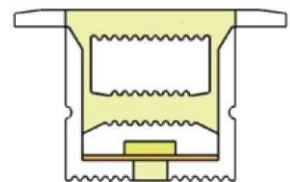

LWTG28-1

Lighting Direction	360°
PCB Width(mm)	double-sided 8
Weight(g/m)	600
Section size(mm)	∅28
Beam angle	360°

LWTG30-1

Lighting Direction	360°
PCB Width(mm)	double-sided 10
Weight(g/m)	621
Section size(mm)	ø30
Beam angle	360°

LWTG38-1

Lighting Direction	360°
PCB Width(mm)	double-sided 10
Weight(g/m)	1060
Section size(mm)	ø38
Beam angle	360°

LWTG22-4

Lighting Direction	Top Lighting
PCB Width(mm)	5
Weight(g/m)	157
Section size(mm)	22*14
Beam angle	180°
Aluminum Profile size	

LWTG1010-5

Lighting Direction	Top Lighting
PCB Width(mm)	5
Weight(g/m)	96
Section size(mm)	10*9
Beam angle	120°
Aluminum Profile size	

LWTG1212-5

Lighting Direction Top Lighting

PCB Width(mm) 8

Weight(g/m) 132