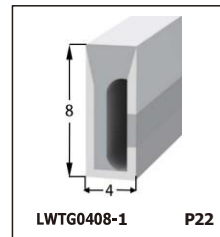

LED SILICONE NEON STRIP

CONTENTS

CONTENTS

CONTENTS

CONTENTS

LWTG1105-1

Lighting Direction	Top Lighting
PCB Width(mm)	8
Weight(g/m)	50
Section size(mm)	5*11
Beam angle	120°

End cap with hole End cap no hole Plastic Clip

LWTG1305-1

Lighting Direction	Top Lighting
PCB Width(mm)	10
Weight(g/m)	56
Section size(mm)	5*13
Beam angle	120°

End cap with hole End cap no hole Plastic Clip

LWTG1505-1

Lighting Direction	Top Lighting
PCB Width(mm)	12
Weight(g/m)	61
Section size(mm)	5*15
Beam angle	120°

LWTG0606-1

Lighting Direction	Top Lighting
PCB Width(mm)	3
Weight(g/m)	42
Section size(mm)	6*6
Beam angle	180°

LWTG0808-1

Lighting Direction	Top Lighting
PCB Width(mm)	5
Weight(g/m)	56
Section size(mm)	8*0
Beam angle	120°
Aluminum Profile size	