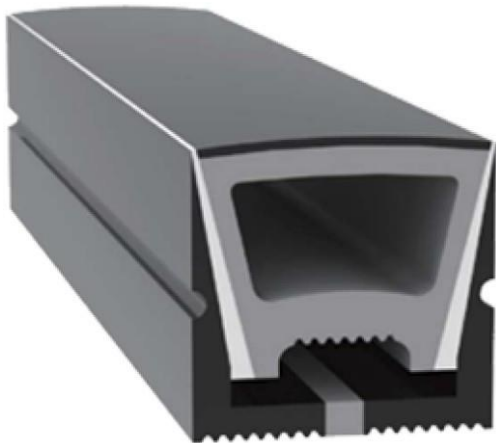

LWTG1212-7