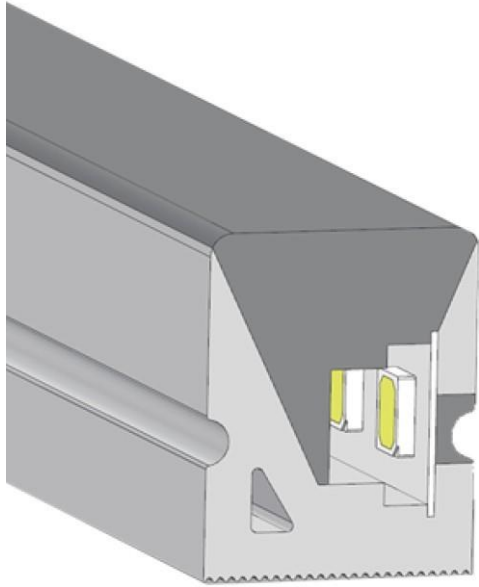

LWTG1215-1

Lighting Direction	Side Lighting
PCB Width(mm)	8
Weight(g/m)	180
Section size(mm)	12*15
Beam angle	120°
Aluminum Profile size