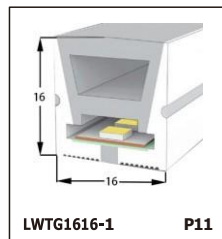

LED SILICONE NEON STRIP

CONTENTS

CONTENTS

CONTENTS

CONTENTS

LWTG1105-1

Lighting Direction	Top Lighting
PCB Width(mm)	8
Weight(g/m)	50
Section size(mm)	5*11
Beam angle	120°

End cap with hole End cap no hole Plastic Clip

LWTG1305-1

Lighting Direction	Top Lighting
PCB Width(mm)	10
Weight(g/m)	56
Section size(mm)	5*13
Beam angle	120°

End cap with hole End cap no hole Plastic Clip

LWTG1505-1

Lighting Direction	Top Lighting
PCB Width(mm)	12
Weight(g/m)	61
Section size(mm)	5*15
Beam angle	120°