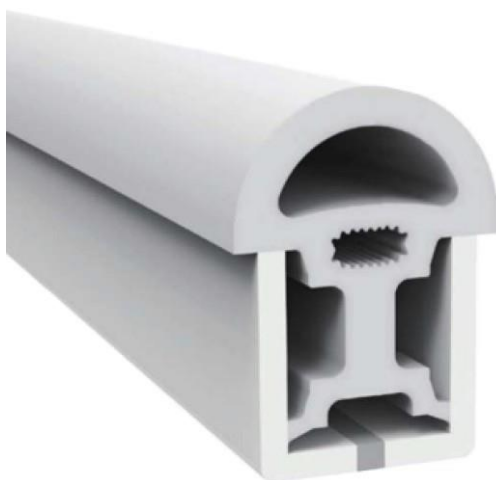

LWTG1225-2

Lighting Direction Side Lighting

PCB Width(mm) 10

Weight(g/m) 243

Section size(mm) 12*25

Beam angle 270°

Aluminum Profile size

LWTG1525-1