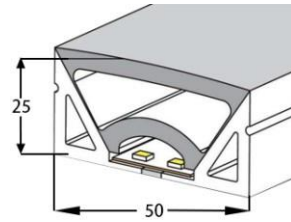

Weight(g/m) 644

Section size(mm) 30*32

Beam angle 120°

Aluminum Profile size

End cap with hole End cap no hole Aluminum Clip Aluminum Profile

LWTG4025-1

Lighting Direction Top Lighting

PCB Width(mm) 20

Weight(g/m) 657

Section size(mm) 40*25

Beam angle 120°

Aluminum Profile size

End cap with hole End cap no hole Aluminum Clip Aluminum Profile Flexible Profile

LWTG5025-1

Lighting Direction	Top Lighting
PCB Width(mm)	20
Weight(g/m)	860
Section size(mm)	50*25
Beam angle	120°
Aluminum Profile size	

LWTG7030-1

Lighting Direction	Top Lighting
PCB Width(mm)	30
Weight(g/m)	1339
Section size(mm)	70*30
Beam angle	120°
Aluminum Profile size	

LWTG10030-1

Lighting Direction	Top Lighting
PCB Width(mm)	20X2
Weight(g/m)	1836
Section size(mm)	100*30
Beam angle	120°
Aluminum Profile size	

End cap with hole End cap no hole Aluminum Clip Aluminum Profile Flexible Profile

LWTG0408-1

Lighting Direction	Side Lighting
PCB Width(mm)	5
Weight(g/m)	30
Section size(mm)	4*8
Beam angle	120°

End cap with hole End cap no hole