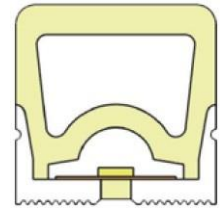

LWTG2014-1

Lighting Direction Top Lighting

PCB Width(mm) 10/12

Weight(g/m) 255

Section size(mm) 20*14

Beam angle 180°

Aluminum Profile size 

LWTG2014-2

Lighting Direction 3 sidesTop Lighting

PCB Width(mm) 10/12

Weight(g/m) 251

Section size(mm) 20*14

Beam angle 180°

Aluminum Profile size 

LWTG2014-3

Lighting Direction	Top Lighting
PCB Width(mm)	10
Weight(g/m)	183
Section size(mm)	20*14
Beam angle	120°
Aluminum Profile size	

LWTG2020-1

Lighting Direction	Top Lighting
PCB Width(mm)	10/12
Weight(g/m)	348
Section size(mm)	20*20
Beam angle	180°
Aluminum Profile size	

LWTG2020-2

Lighting Direction 3 sides Top Lighting

PCB Width(mm) 10/12

Weight(g/m) 295

Section size(mm) 20*20

Beam angle 180°

Aluminum Profile size

End cap with hole End cap no hole Aluminum Clip Aluminum Profile Flexible Profile

LWTG2020-3

Lighting Direction Top Lighting

PCB Width(mm) 10/12