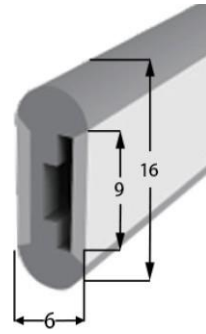

LWTG0613-1

Lighting Direction Side Lighting

PCB Width(mm) 8

Weight(g/m) 79

Section size(mm) 6*13

Beam angle 180°

Aluminum Profile size

LWTG0616-1

Lighting Direction Side Lighting

PCB Width(mm) 8

Weight(g/m) 89

Section size(mm) 6*16

Beam angle 120°

Aluminum Profile size

WTG0616-4

Lighting Direction	Side Lighting
PCB Width(mm)	8
Weight(g/m)	90
Section size(mm)	6*16

End cap with hole

End cap no hole

LWTG0814-1

Lighting Direction	Side Lighting
PCB Width(mm)	8
Weight(g/m)	145
Section size(mm)	8*14
Beam angle	120°
Aluminum Profile size	

End cap with hole

End cap no hole

Aluminum Clip

Aluminum Profile

LWTG0815-1

Lighting Direction	Side Lighting
PCB Width(mm)	8
Weight(g/m)	114
Section size(mm)	8*15
Beam angle	180°
Aluminum Profile size	

LWTG0816-1

Lighting Direction	Side Lighting
PCB Width(mm)	8
Weight(g/m)	112
Section size(mm)	8*16
Beam angle	180°
Aluminum Profile size	