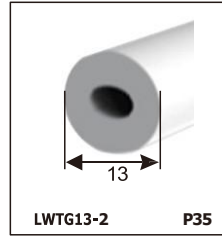

LED SILICONE NEON STRIP

CONTENTS

CONTENTS

CONTENTS

CONTENTS

LWTG1105-1

Lighting Direction	Top Lighting
PCB Width(mm)	8
Weight(g/m)	50
Section size(mm)	5*11
Beam angle	120°

End cap with hole End cap no hole Plastic Clip

LWTG1305-1

Lighting Direction	Top Lighting
PCB Width(mm)	10
Weight(g/m)	56
Section size(mm)	5*13
Beam angle	120°

End cap with hole End cap no hole Plastic Clip

LWTG1505-1

Lighting Direction	Top Lighting
PCB Width(mm)	12
Weight(g/m)	61
Section size(mm)	5*15
Beam angle	120°

LWTG0606-1

Lighting Direction	Top Lighting
PCB Width(mm)	3
Weight(g/m)	42
Section size(mm)	6*6
Beam angle	180°

LWTG0808-1

Lighting Direction	Top Lighting
PCB Width(mm)	5
Weight(g/m)	56
Section size(mm)	8*0
Beam angle	120°
Aluminum Profile size	