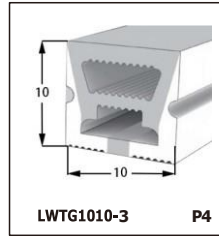

LED SILICONE NEON STRIP

CONTENTS

CONTENTS

CONTENTS

CONTENTS

LWTG1105-1

Lighting Direction	Top Lighting
PCB Width(mm)	8
Weight(g/m)	50
Section size(mm)	5*11
Beam angle	120°

End cap with hole End cap no hole Plastic Clip

LWTG1305-1

Lighting Direction	Top Lighting
PCB Width(mm)	10
Weight(g/m)	56
Section size(mm)	5*13
Beam angle	120°

End cap with hole End cap no hole Plastic Clip

LWTG1505-1

Lighting Direction	Top Lighting
PCB Width(mm)	12
Weight(g/m)	61
Section size(mm)	5*15
Beam angle	120°

LWTG0606-1

Lighting Direction	Top Lighting
PCB Width(mm)	3
Weight(g/m)	42
Section size(mm)	6*6
Beam angle	180°

LWTG0808-1

Lighting Direction	Top Lighting
PCB Width(mm)	5
Weight(g/m)	56
Section size(mm)	8*0
Beam angle	120°
Aluminum Profile size	