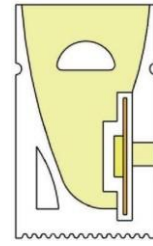

LWTG1018-1

Lighting Direction 3 side Top Lighting

PCB Width(mm) 10

Weight(g/m) 195

Section size(mm) 10*18

Beam angle 180°

Aluminum Profile size

LWTG1020-1

Lighting Direction Side Lighting

PCB Width(mm) 10

Weight(g/m) 213

Section size(mm) 10*20

Beam angle 120°

LWTG1023-1

Lighting Direction	Side Lighting
PCB Width(mm)	10
Weight(g/m)	272
Section size(mm)	10*23
Beam angle	270°
Aluminum Profile size	

LWTG1023-2

Lighting Direction	Side Lighting
PCB Width(mm)	10
Weight(g/m)	196
Section size(mm)	10*23
Beam angle	270°
Aluminum Profile size	

LWTG1220-1

Lighting Direction Side Lighting

PCB Width(mm) 10

Weight(g/m) 248