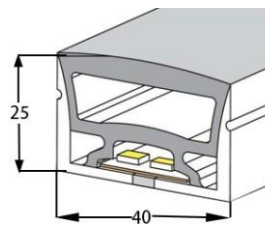

Section size(mm) 30*20

Beam angle 120°

Aluminum Profile size

End cap with hole End cap no hole Aluminum Clip Aluminum Profile Flexible Profile

LWTG3032-1

Lighting Direction Side Lighting

PCB Width(mm) 12/15

Weight(g/m) 644

Section size(mm) 30*32

Beam angle 120°

Aluminum Profile size

End cap with hole End cap no hole Aluminum Clip Aluminum Profile

LWTG4025-1

Lighting Direction Top Lighting

PCB Width(mm) 20

Weight(g/m) 657

Section size(mm) 40*25

Beam angle 120°

Aluminum Profile size

End cap with hole End cap no hole Aluminum Clip Aluminum Profile Flexible Profile

LWTG5025-1

Lighting Direction	Top Lighting
PCB Width(mm)	20
Weight(g/m)	860
Section size(mm)	50*25
Beam angle	120°
Aluminum Profile size	