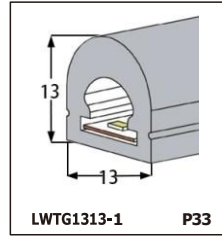

LED SILICONE NEON STRIP

CONTENTS

CONTENTS

CONTENTS

CONTENTS

LWTG1105-1

Lighting Direction	Top Lighting
PCB Width(mm)	8
Weight(g/m)	50
Section size(mm)	5*11
Beam angle	120°

End cap with hole End cap no hole Plastic Clip

LWTG1305-1

Lighting Direction	Top Lighting
PCB Width(mm)	10
Weight(g/m)	56
Section size(mm)	5*13
Beam angle	120°

End cap with hole End cap no hole Plastic Clip

LWTG1505-1

Lighting Direction	Top Lighting
PCB Width(mm)	12
Weight(g/m)	61
Section size(mm)	5*15
Beam angle	120°

LWTG0606-1

Lighting Direction	Top Lighting
PCB Width(mm)	3
Weight(g/m)	42
Section size(mm)	6*6
Beam angle	180°

LWTG0808-1

Lighting Direction	Top Lighting
PCB Width(mm)	5
Weight(g/m)	56
Section size(mm)	8*0
Beam angle	120°
Aluminum Profile size	