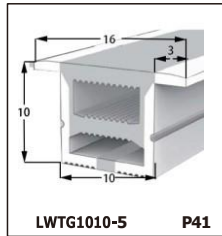

LED SILICONE NEON STRIP

CONTENTS

CONTENTS

CONTENTS

CONTENTS

LWTG1105-1

Lighting Direction	Top Lighting
PCB Width(mm)	8
Weight(g/m)	50
Section size(mm)	5*11
Beam angle	120°

End cap with hole End cap no hole Plastic Clip

LWTG1305-1

Lighting Direction	Top Lighting
PCB Width(mm)	10
Weight(g/m)	56
Section size(mm)	5*13
Beam angle	120°

End cap with hole End cap no hole Plastic Clip

LWTG1505-1

Lighting Direction	Top Lighting
PCB Width(mm)	12
Weight(g/m)	61
Section size(mm)	5*15
Beam angle	120°

LWTG0606-1

Lighting Direction	Top Lighting
PCB Width(mm)	3
Weight(g/m)	42
Section size(mm)	6*6
Beam angle	180°

LWTG0808-1

Lighting Direction	Top Lighting
PCB Width(mm)	5
Weight(g/m)	56
Section size(mm)	8*0
Beam angle	120°
Aluminum Profile size	