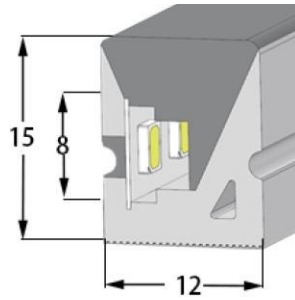

LWTG1010-4

Lighting Direction	Side Lighting
PCB Width(mm)	6
Weight(g/m)	84
Section size(mm)	10*10
Beam angle	120°
Aluminum Profile size	

LWTG1212-1

Lighting Direction	Top Lighting
PCB Width(mm)	8
Weight(g/m)	138
Section size(mm)	12*12
Beam angle	120°
Aluminum Profile size	

LWTG1212-2

Lighting Direction 3 Sides Top Lighting

PCB Width(mm) 8

Weight(g/m) 125

Section size(mm) 12*12

Beam angle 180°

Aluminum Profile size

LWTG1212-3

Lighting Direction Top Lighting

PCB Width(mm) 8

Weight(g/m) 114

Section size(mm) 12*12

Beam angle 120°

Aluminum Profile size

LWTG1212-4

Lighting Direction	Side Lighting
PCB Width(mm)	5
Weight(g/m)	166
Section size(mm)	12*12
Beam angle	120°
Aluminum Profile size	

LWTG1212-8

Lighting Direction	Side Lighting
PCB Width(mm)	8
Weight(g/m)	135
Section size(mm)	12*12
Beam angle	120°
Aluminum Profile size	

LWTG1215-1

Lighting Direction	Side Lighting
PCB Width(mm)	8
Weight(g/m)	180
Section size(mm)	12*15
Beam angle	120°
Aluminum Profile size	