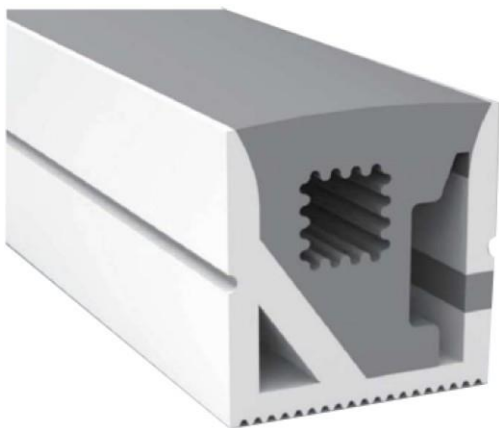

End cap with hole End cap no hole Aluminum Clip Aluminum Profile Flexible Profile

LWTG1616-2

Lighting Direction Top Lighting

PCB Width(mm) 10

Weight(g/m) 192

Section size(mm) 16*16

Beam angle 120°

Aluminum Profile size

End cap with hole End cap no hole Aluminum Clip Aluminum Profile Flexible Profile

LWTG1616-3

Lighting Direction Side Lighting

PCB Width(mm) 10

Weight(g/m) 259

Section size(mm) 16*16

Beam angle 120°

Aluminum Profile size