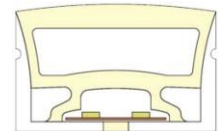

Section size(mm) 30*20

Beam angle 120°

Aluminum Profile size

End cap with hole End cap no hole Aluminum Clip Aluminum Profile Flexible Profile

LWTG3032-1

Lighting Direction Side Lighting

PCB Width(mm) 12/15

Weight(g/m) 644

Section size(mm) 30*32

Beam angle 120°

Aluminum Profile size

End cap with hole End cap no hole Aluminum Clip Aluminum Profile

LWTG4025-1

Lighting Direction Top Lighting

PCB Width(mm) 20

Weight(g/m) 657

Section size(mm) 40*25

Beam angle 120°

Aluminum Profile size

End cap with hole End cap no hole Aluminum Clip Aluminum Profile Flexible Profile

LWTG5025-1

Lighting Direction	Top Lighting
PCB Width(mm)	20
Weight(g/m)	860
Section size(mm)	50*25
Beam angle	120°
Aluminum Profile size	

LWTG7030-1

Lighting Direction	Top Lighting
PCB Width(mm)	30
Weight(g/m)	1339
Section size(mm)	70*30
Beam angle	120°
Aluminum Profile size	

LWTG10030-1

Lighting Direction	Top Lighting
PCB Width(mm)	20X2
Weight(g/m)	1836
Section size(mm)	100*30
Beam angle	120°
Aluminum Profile size	