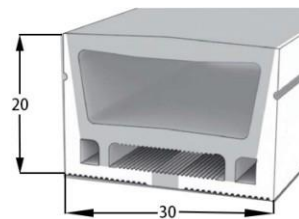

LWTG2720-1

Lighting Direction	Top Lighting
PCB Width(mm)	15
Weight(g/m)	400
Section size(mm)	27*20
Beam angle	120°
Aluminum Profile size	

LWTG3020-1

Lighting Direction Top Lighting

PCB Width(mm) 15

Weight(g/m) 476

Section size(mm) 30*20

Beam angle 120°

Aluminum Profile size

End cap with hole End cap no hole Aluminum Clip Aluminum Profile Flexible Profile

LWTG3020-2

Lighting Direction Top Lighting

PCB Width(mm) 15

Weight(g/m) 428

Section size(mm) 30*20

Beam angle 120°

Aluminum Profile size

End cap with hole End cap no hole Aluminum Clip Aluminum Profile Flexible Profile

LWTG3032-1

Lighting Direction Side Lighting

PCB Width(mm) 12/15