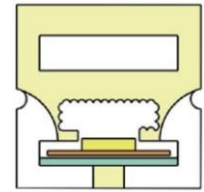

LWTG1212-2