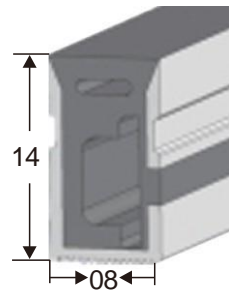

LWTG0613-1

Lighting Direction Side Lighting

PCB Width(mm) 8

Weight(g/m) 79

Section size(mm) 6*13

Beam angle 180°

Aluminum Profile size

LWTG0616-1

Lighting Direction Side Lighting

PCB Width(mm) 8

Weight(g/m) 89

Section size(mm) 6*16

Beam angle 120°

Aluminum Profile size

WTG0616-4

Lighting Direction	Side Lighting
PCB Width(mm)	8
Weight(g/m)	90
Section size(mm)	6*16

End cap with hole

End cap no hole

LWTG0814-1

Lighting Direction	Side Lighting
PCB Width(mm)	8
Weight(g/m)	145
Section size(mm)	8*14
Beam angle	120°
Aluminum Profile size	

End cap with hole

End cap no hole

Aluminum Clip

Aluminum Profile

LWTG0815-1

Lighting Direction	Side Lighting
PCB Width(mm)	8
Weight(g/m)	114
Section size(mm)	8*15
Beam angle	180°
Aluminum Profile size	

LWTG0816-1

Lighting Direction	Side Lighting
PCB Width(mm)	8
Weight(g/m)	112
Section size(mm)	8*16
Beam angle	180°
Aluminum Profile size	