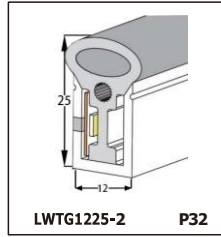

LED SILICONE NEON STRIP

CONTENTS

CONTENTS

CONTENTS

CONTENTS

LWTG1105-1

Lighting Direction	Top Lighting
PCB Width(mm)	8
Weight(g/m)	50
Section size(mm)	5*11
Beam angle	120°

End cap with hole End cap no hole Plastic Clip

LWTG1305-1

Lighting Direction	Top Lighting
PCB Width(mm)	10
Weight(g/m)	56
Section size(mm)	5*13
Beam angle	120°

End cap with hole End cap no hole Plastic Clip

LWTG1505-1

Lighting Direction	Top Lighting
PCB Width(mm)	12
Weight(g/m)	61
Section size(mm)	5*15
Beam angle	120°

LWTG0606-1

Lighting Direction	Top Lighting
PCB Width(mm)	3
Weight(g/m)	42
Section size(mm)	6*6
Beam angle	180°

LWTG0808-1

Lighting Direction	Top Lighting
PCB Width(mm)	5
Weight(g/m)	56
Section size(mm)	8*0
Beam angle	120°
Aluminum Profile size	