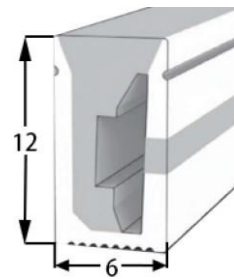

LWTG7030-1

Lighting Direction	Top Lighting
PCB Width(mm)	30
Weight(g/m)	1339
Section size(mm)	70*30
Beam angle	120°
Aluminum Profile size	

LWTG10030-1

Lighting Direction	Top Lighting
PCB Width(mm)	20X2
Weight(g/m)	1836
Section size(mm)	100*30
Beam angle	120°
Aluminum Profile size	

End cap with hole End cap no hole Aluminum Clip Aluminum Profile Flexible Profile

LWTG0408-1

Lighting Direction	Side Lighting
PCB Width(mm)	5
Weight(g/m)	30
Section size(mm)	4*8
Beam angle	120°

End cap with hole End cap no hole

LWTG0410-1

Lighting Direction Side Lighting

PCB Width(mm) 5/6

Weight(g/m) 47

Section size(mm) 4*10

Beam angle 120°

Aluminum Profile size

End cap with hole End cap no hole Aluminum Clip Aluminum Profile Flexible Profile

LWTG0612-1

Lighting Direction Side Lighting

PCB Width(mm) 8

Weight(g/m) 75

Section size(mm) 6*12

Beam angle 120°

Aluminum Profile size

End cap with hole End cap no hole Aluminum Clip Aluminum Profile Flexible Profile