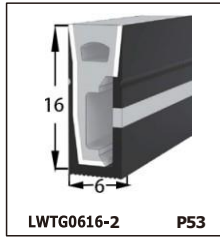

LED SILICONE NEON STRIP

CONTENTS

CONTENTS

CONTENTS

CONTENTS

LWTG1105-1

Lighting Direction	Top Lighting
PCB Width(mm)	8
Weight(g/m)	50
Section size(mm)	5*11
Beam angle	120°

End cap with hole End cap no hole Plastic Clip

LWTG1305-1

Lighting Direction	Top Lighting
PCB Width(mm)	10
Weight(g/m)	56
Section size(mm)	5*13
Beam angle	120°

End cap with hole End cap no hole Plastic Clip

LWTG1505-1

Lighting Direction	Top Lighting
PCB Width(mm)	12
Weight(g/m)	61
Section size(mm)	5*15
Beam angle	120°