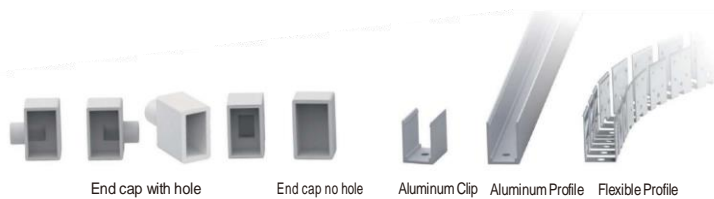

Lighting Direction Side Lighting

PCB Width(mm) 10

Weight(g/m) 248

Section size(mm) 12*20

Beam angle 120°

Aluminum Profile size