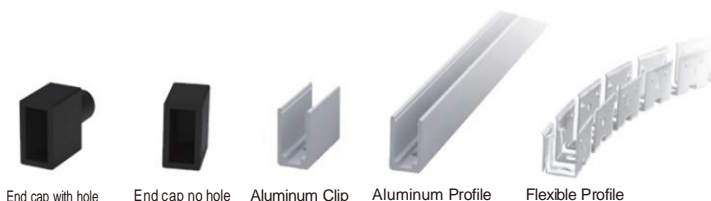

Section size(mm) 12*20

Beam angle 120°

Aluminum Profile size

End cap with hole

End cap no hole

Aluminum Clip

Aluminum Profile

Flexible Profile