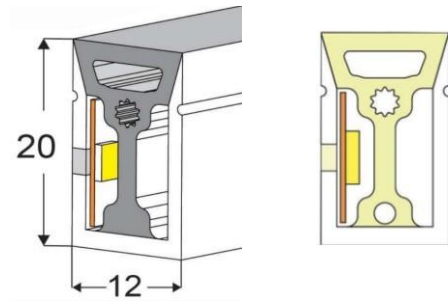

LWTG1220-2