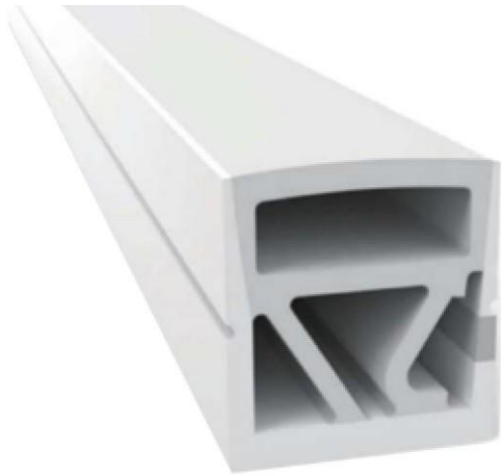

Section size(mm) 30*20

Beam angle 120°

Aluminum Profile size

End cap with hole End cap no hole Aluminum Clip Aluminum Profile Flexible Profile

LWTG3020-2

Lighting Direction Top Lighting

PCB Width(mm) 15

Weight(g/m) 428

Section size(mm) 30*20

Beam angle 120°

Aluminum Profile size

End cap with hole End cap no hole Aluminum Clip Aluminum Profile Flexible Profile

LWTG3032-1

Lighting Direction Side Lighting

PCB Width(mm) 12/15

Weight(g/m) 644

Section size(mm) 30*32

Beam angle 120°

Aluminum Profile size

End cap with hole End cap no hole Aluminum Clip Aluminum Profile

LWTG4025-1

Lighting Direction Top Lighting

PCB Width(mm) 20