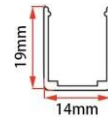

LWTG1018-1

Lighting Direction 3 side Top Lighting

PCB Width(mm) 10

Weight(g/m) 195

Section size(mm) 10*18

Beam angle 180°

Aluminum Profile size

LWTG1020-1

Lighting Direction Side Lighting

PCB Width(mm) 10

Weight(g/m) 213

Section size(mm) 10*20

Beam angle 120°

LWTG1023-1

Lighting Direction	Side Lighting
PCB Width(mm)	10
Weight(g/m)	272
Section size(mm)	10*23
Beam angle	270°
Aluminum Profile size	

LWTG1023-2

Lighting Direction	Side Lighting
PCB Width(mm)	10
Weight(g/m)	196
Section size(mm)	10*23
Beam angle	270°
Aluminum Profile size	

LWTG1220-1

Lighting Direction Side Lighting

PCB Width(mm) 10

Weight(g/m) 248

Section size(mm) 12*20

Beam angle 120°

Aluminum Profile size

LWTG1220-5

Lighting Direction Side Lighting

PCB Width(mm) 12

Weight(g/m) 248

Section size(mm) 12*20