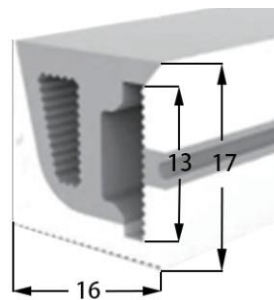

End cap with hole End cap no hole Aluminum Clip Aluminum Profile Flexible Profile

LWTG1616-3

Lighting Direction Side Lighting

PCB Width(mm) 10

Weight(g/m) 259

Section size(mm) 16*16

Beam angle 120°

Aluminum Profile size

End cap with hole End cap no hole Aluminum Clip Aluminum Profile Flexible Profile

LWTG1616-4

Lighting Direction 3 sides Top Lighting

PCB Width(mm) 10

Weight(g/m) 198

Section size(mm) 16*16

Beam angle 180°

Aluminum Profile size

End cap with hole

End cap no hole

Aluminum Clip

Aluminum Profile

Flexible Profile

LWTG1617-1

Lighting Direction Side Lighting

PCB Width(mm) 12

Weight(g/m) 232

Section size(mm) 16*17

Beam angle 120°

Aluminum Profile size

End cap with hole

End cap no hole

Aluminum Clip

Flexible Profile