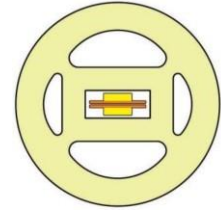

End cap with hole

End cap no hole

Plastic clip

LWTG22-1

Lighting Direction	360°
PCB Width(mm)	double-sided 5/6
Weight(g/m)	348
Section size(mm)	∅22
Beam angle	360°

End cap with hole

End cap no hole

Plastic clip