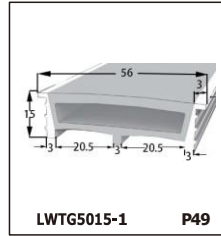

LED SILICONE NEON STRIP

CONTENTS

CONTENTS

CONTENTS

CONTENTS

LWTG1105-1

Lighting Direction	Top Lighting
PCB Width(mm)	8
Weight(g/m)	50
Section size(mm)	5*11
Beam angle	120°

End cap with hole End cap no hole Plastic Clip

LWTG1305-1

Lighting Direction	Top Lighting
PCB Width(mm)	10
Weight(g/m)	56
Section size(mm)	5*13
Beam angle	120°

End cap with hole End cap no hole Plastic Clip

LWTG1505-1

Lighting Direction	Top Lighting
PCB Width(mm)	12
Weight(g/m)	61
Section size(mm)	5*15
Beam angle	120°

LWTG0606-1

Lighting Direction	Top Lighting
PCB Width(mm)	3
Weight(g/m)	42
Section size(mm)	6*6
Beam angle	180°

LWTG0808-1

Lighting Direction	Top Lighting
PCB Width(mm)	5
Weight(g/m)	56
Section size(mm)	8*0
Beam angle	120°
Aluminum Profile size	