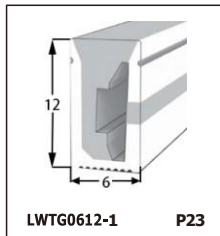

LED SILICONE NEON STRIP

CONTENTS

CONTENTS

CONTENTS

CONTENTS

LWTG1105-1

Lighting Direction	Top Lighting
PCB Width(mm)	8
Weight(g/m)	50
Section size(mm)	5*11
Beam angle	120°

End cap with hole End cap no hole Plastic Clip

LWTG1305-1

Lighting Direction	Top Lighting
PCB Width(mm)	10
Weight(g/m)	56
Section size(mm)	5*13
Beam angle	120°

End cap with hole End cap no hole Plastic Clip

LWTG1505-1

Lighting Direction	Top Lighting
PCB Width(mm)	12
Weight(g/m)	61
Section size(mm)	5*15
Beam angle	120°

LWTG0606-1

Lighting Direction	Top Lighting
PCB Width(mm)	3
Weight(g/m)	42
Section size(mm)	6*6
Beam angle	180°

LWTG0808-1

Lighting Direction	Top Lighting
PCB Width(mm)	5
Weight(g/m)	56
Section size(mm)	8*0
Beam angle	120°
Aluminum Profile size	