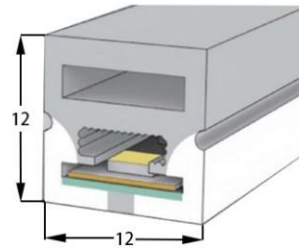

LWTG1212-2