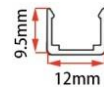

LWTG0606-1

Lighting Direction	Top Lighting
PCB Width(mm)	3
Weight(g/m)	42
Section size(mm)	6*6
Beam angle	180°

LWTG0808-1

Lighting Direction	Top Lighting
PCB Width(mm)	5
Weight(g/m)	56
Section size(mm)	8*0
Beam angle	120°
Aluminum Profile size	

End cap no hole End cap with hole Aluminum Clip

LWTG1010-1

Lighting Direction	Top Lighting
PCB Width(mm)	5/6
Weight(g/m)	112
Section size(mm)	10*10
Beam angle	120°
Aluminum Profile size	

End cap with hole End cap no hole Aluminum Clip Aluminum Profile Flexible Profile

LWTG1010-2

Lighting Direction 3 Sides Top Lighting

PCB Width(mm) 5/6

Weight(g/m) 116

Section size(mm) 10*10

Beam angle 180°

Aluminum Profile size

End cap with hole End cap no hole Aluminum Clip Aluminum Profile Flexible Profile

LWTG1010-3

Lighting Direction Top Lighting

PCB Width(mm) 5

Weight(g/m) 90

Section size(mm) 10*10

Beam angle 120°

Aluminum Profile size

End cap with hole End cap no hole Aluminum Clip Aluminum Profile Flexible Profile