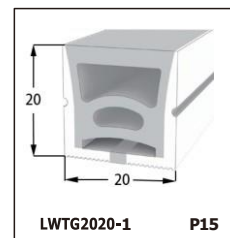

LED SILICONE NEON STRIP

CONTENTS

CONTENTS

CONTENTS

CONTENTS

LWTG1105-1

Lighting Direction	Top Lighting
PCB Width(mm)	8
Weight(g/m)	50
Section size(mm)	5*11
Beam angle	120°

End cap with hole End cap no hole Plastic Clip

LWTG1305-1

Lighting Direction	Top Lighting
PCB Width(mm)	10
Weight(g/m)	56
Section size(mm)	5*13
Beam angle	120°

End cap with hole End cap no hole Plastic Clip

LWTG1505-1

Lighting Direction	Top Lighting
PCB Width(mm)	12
Weight(g/m)	61
Section size(mm)	5*15
Beam angle	120°

LWTG0606-1

Lighting Direction	Top Lighting
PCB Width(mm)	3
Weight(g/m)	42
Section size(mm)	6*6
Beam angle	180°

LWTG0808-1

Lighting Direction	Top Lighting
PCB Width(mm)	5
Weight(g/m)	56
Section size(mm)	8*0
Beam angle	120°
Aluminum Profile size	