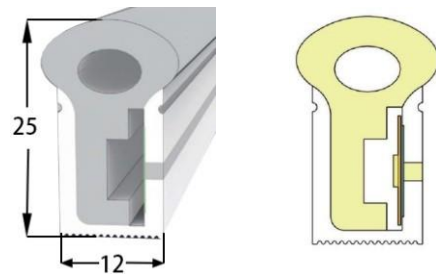

Section size(mm) 12*20

Beam angle 120°

Aluminum Profile size

LWTG1220-5

Lighting Direction Side Lighting

PCB Width(mm) 12

Weight(g/m) 248

Section size(mm) 12*20

Beam angle 120°

Aluminum Profile size

LWTG1220-2

Lighting Direction Side Lighting

PCB Width(mm) 10

Weight(g/m) 195

Section size(mm) 12*20

Beam angle 120°

Aluminum Profile size

LWTG1225-1

Lighting Direction Side Lighting

PCB Width(mm) 12

Weight(g/m) 335

Section size(mm) 12*25

Beam angle 270°

Aluminum Profile size