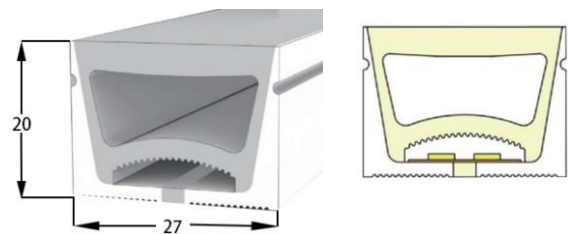

PCB Width(mm) Top View 8/Side View 10

Weight(g/m) 297

Section size(mm) 20*20

Beam angle 120°

Aluminum Profile size 

LWTG2010-1

Lighting Direction Top Lighting

PCB Width(mm) 10/12

Weight(g/m) 180

Section size(mm) 20*10

Beam angle 120°

Aluminum Profile size 

LWTG2517-1

Lighting Direction	Top Lighting
PCB Width(mm)	15
Weight(g/m)	362
Section size(mm)	25*17
Beam angle	120°
Aluminum Profile size	

LWTG2720-1

Lighting Direction	Top Lighting
PCB Width(mm)	15
Weight(g/m)	400
Section size(mm)	27*20
Beam angle	120°
Aluminum Profile size	

LWTG3020-1

Lighting Direction Top Lighting

PCB Width(mm) 15

Weight(g/m) 476

Section size(mm) 30*20

Beam angle 120°

Aluminum Profile size

End cap with hole End cap no hole Aluminum Clip Aluminum Profile Flexible Profile

LWTG3020-2

Lighting Direction Top Lighting

PCB Width(mm) 15

Weight(g/m) 428