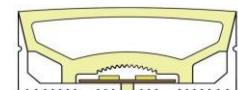

Weight(g/m) 644

Section size(mm) 30*32

Beam angle 120°

Aluminum Profile size

End cap with hole End cap no hole Aluminum Clip Aluminum Profile

LWTG4025-1

Lighting Direction Top Lighting

PCB Width(mm) 20

Weight(g/m) 657

Section size(mm) 40*25

Beam angle 120°

Aluminum Profile size

End cap with hole End cap no hole Aluminum Clip Aluminum Profile Flexible Profile

LWTG5025-1

Lighting Direction	Top Lighting
PCB Width(mm)	20
Weight(g/m)	860
Section size(mm)	50*25
Beam angle	120°
Aluminum Profile size	

LWTG7030-1

Lighting Direction	Top Lighting
PCB Width(mm)	30
Weight(g/m)	1339
Section size(mm)	70*30
Beam angle	120°
Aluminum Profile size	

LWTG10030-1

Lighting Direction	Top Lighting
PCB Width(mm)	20X2
Weight(g/m)	1836
Section size(mm)	100*30
Beam angle	120°
Aluminum Profile size	