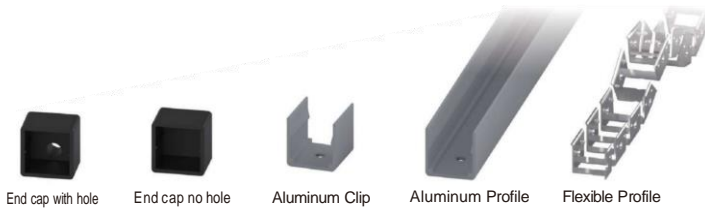

Aluminum Profile size

Aluminum Clip

Aluminum Profile

Flexible Profile

LWTG5015-1

Lighting Direction	Top Lighting
PCB Width(mm)	15/20
Weight(g/m)	521
Section size(mm)	50*14
Beam angle	120°
Aluminum Profile size	

LWTG1010-6

Lighting Direction	Top Lighting
PCB Width(mm)	6
Weight(g/m)	72
Section size(mm)	10*10
Beam angle	120°
Aluminum Profile size	

LWTG1212-6

Lighting Direction	Top Lighting
PCB Width(mm)	8
Weight(g/m)	106
Section size(mm)	12*12
Beam angle	120°
Aluminum Profile size	