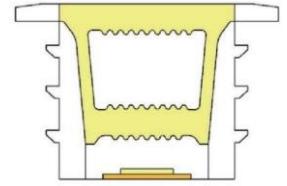

Aluminum Profile size

Aluminum Clip

Aluminum Profile

Flexible Profile

LWTG1010-7

Lighting Direction Top Lighting

PCB Width(mm) 5

Weight(g/m) 94