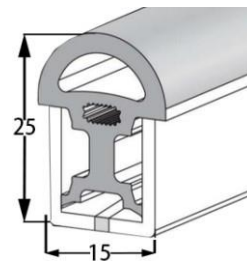

Aluminum Profile size

LWTG1225-1

Lighting Direction Side Lighting

PCB Width(mm) 12

Weight(g/m) 335

Section size(mm) 12*25

Beam angle 270°

Aluminum Profile size

LWTG1225-2

Lighting Direction Side Lighting

PCB Width(mm) 10

Weight(g/m) 243

Section size(mm) 12*25

Beam angle 270°

Aluminum Profile size

LWTG1525-1

Lighting Direction 3 sides Top Lighting

PCB Width(mm) 10

Weight(g/m) 320

Section size(mm) 15*25

Beam angle 180°

LWTG1313-1

Lighting Direction	Top Lighting
PCB Width(mm)	8
Weight(g/m)	142
Section size(mm)	13*13
Beam angle	180°