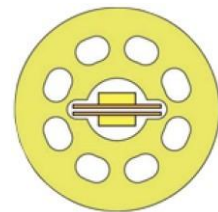

LWTG18-1

Lighting Direction	360°
PCB Width(mm)	double-sided 8
Weight(g/m)	226
Section size(mm)	∅18
Beam angle	360°

End cap with hole

End cap no hole

Plastic clip

LWTG20-3

Lighting Direction	360°
PCB Width(mm)	double-sided 8
Weight(g/m)	287
Section size(mm)	∅20
Beam angle	360°