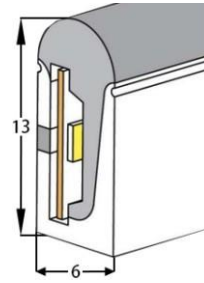

LWTG0410-1

Lighting Direction Side Lighting

PCB Width(mm) 5/6

Weight(g/m) 47

Section size(mm) 4*10

Beam angle 120°

Aluminum Profile size

End cap with hole End cap no hole Aluminum Clip Aluminum Profile Flexible Profile

LWTG0612-1

Lighting Direction Side Lighting

PCB Width(mm) 8

Weight(g/m) 75

Section size(mm) 6*12

Beam angle 120°

Aluminum Profile size

End cap with hole End cap no hole Aluminum Clip Aluminum Profile Flexible Profile

LWTG0613-1

Lighting Direction Side Lighting

PCB Width(mm) 8

Weight(g/m) 79

Section size(mm) 6*13

Beam angle 180°

Aluminum Profile size

LWTG0616-1

Lighting Direction Side Lighting

PCB Width(mm) 8

Weight(g/m) 89

Section size(mm) 6*16

Beam angle 120°

Aluminum Profile size

WTG0616-4

Lighting Direction	Side Lighting
PCB Width(mm)	8
Weight(g/m)	90
Section size(mm)	6*16