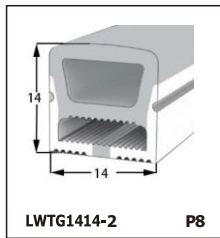

LED SILICONE NEON STRIP

CONTENTS

CONTENTS

CONTENTS

CONTENTS

LWTG1105-1

Lighting Direction	Top Lighting
PCB Width(mm)	8
Weight(g/m)	50
Section size(mm)	5*11
Beam angle	120°

End cap with hole End cap no hole Plastic Clip

LWTG1305-1

Lighting Direction	Top Lighting
PCB Width(mm)	10
Weight(g/m)	56
Section size(mm)	5*13
Beam angle	120°

End cap with hole End cap no hole Plastic Clip

LWTG1505-1

Lighting Direction	Top Lighting
PCB Width(mm)	12
Weight(g/m)	61
Section size(mm)	5*15
Beam angle	120°

LWTG0606-1

Lighting Direction	Top Lighting
PCB Width(mm)	3
Weight(g/m)	42
Section size(mm)	6*6
Beam angle	180°

LWTG0808-1

Lighting Direction	Top Lighting
PCB Width(mm)	5
Weight(g/m)	56
Section size(mm)	8*0
Beam angle	120°
Aluminum Profile size	