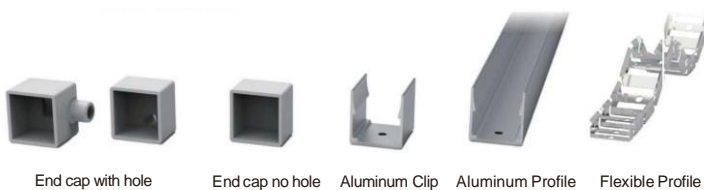

LWTG2014-1

Lighting Direction Top Lighting

PCB Width(mm) 10/12

Weight(g/m) 255

Section size(mm) 20*14

Beam angle 180°

Aluminum Profile size 

LWTG2014-2

Lighting Direction 3 sidesTop Lighting

PCB Width(mm) 10/12

Weight(g/m) 251

Section size(mm) 20*14

Beam angle 180°

Aluminum Profile size 

LWTG2014-3

Lighting Direction	Top Lighting
PCB Width(mm)	10
Weight(g/m)	183
Section size(mm)	20*14
Beam angle	120°
Aluminum Profile size	

LWTG2020-1

Lighting Direction	Top Lighting
PCB Width(mm)	10/12
Weight(g/m)	348
Section size(mm)	20*20
Beam angle	180°
Aluminum Profile size	

LWTG2020-2

Lighting Direction 3 sides Top Lighting

PCB Width(mm) 10/12