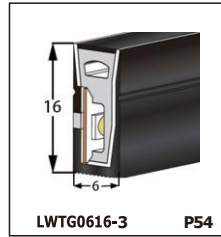

LED SILICONE NEON STRIP

CONTENTS

CONTENTS

CONTENTS

CONTENTS

LWTG1105-1

Lighting Direction	Top Lighting
PCB Width(mm)	8
Weight(g/m)	50
Section size(mm)	5*11
Beam angle	120°

End cap with hole End cap no hole Plastic Clip

LWTG1305-1

Lighting Direction	Top Lighting
PCB Width(mm)	10
Weight(g/m)	56
Section size(mm)	5*13
Beam angle	120°

End cap with hole End cap no hole Plastic Clip

LWTG1505-1

Lighting Direction	Top Lighting
PCB Width(mm)	12
Weight(g/m)	61
Section size(mm)	5*15
Beam angle	120°

LWTG0606-1

Lighting Direction	Top Lighting
PCB Width(mm)	3
Weight(g/m)	42
Section size(mm)	6*6
Beam angle	180°

LWTG0808-1

Lighting Direction	Top Lighting
PCB Width(mm)	5
Weight(g/m)	56
Section size(mm)	8*0
Beam angle	120°
Aluminum Profile size	