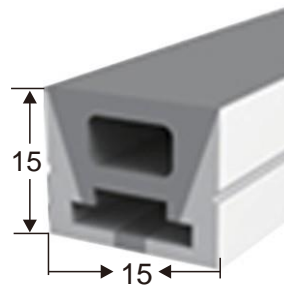

Section size(mm) 15*10

Beam angle 120°

Aluminum Profile size 

End cap with hole End cap no hole Aluminum Clip Aluminum Profile

LWTG1515-1

Lighting Direction Top Lighting

PCB Width(mm) 10

Weight(g/m) 170

Section size(mm) 15*15

Beam angle 120°

Aluminum Profile size 

End cap with hole End cap no hole Aluminum Clip

LWTG1614-1

Lighting Direction	Top Lighting
PCB Width(mm)	10
Weight(g/m)	210
Section size(mm)	16*14
Beam angle	120°
Aluminum Profile size	