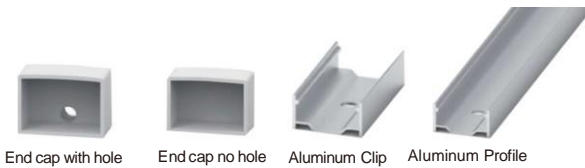

Weight(g/m) 180

Section size(mm) 20*10

Beam angle 120°

Aluminum Profile size 

LWTG2517-1

Lighting Direction	Top Lighting
PCB Width(mm)	15
Weight(g/m)	362
Section size(mm)	25*17
Beam angle	120°
Aluminum Profile size	