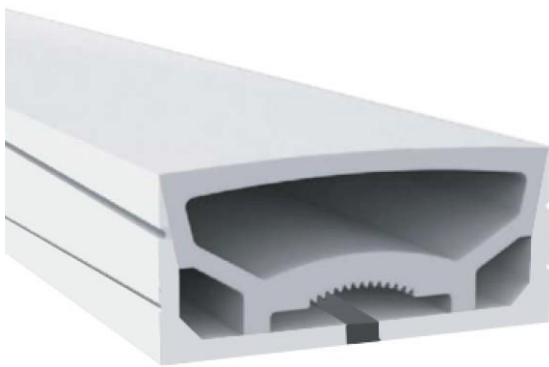

Weight(g/m) 657

Section size(mm) 40*25

Beam angle 120°

Aluminum Profile size

End cap with hole End cap no hole Aluminum Clip Aluminum Profile Flexible Profile

LWTG5025-1

Lighting Direction	Top Lighting
PCB Width(mm)	20
Weight(g/m)	860
Section size(mm)	50*25
Beam angle	120°
Aluminum Profile size	

LWTG7030-1

Lighting Direction	Top Lighting
PCB Width(mm)	30
Weight(g/m)	1339
Section size(mm)	70*30
Beam angle	120°
Aluminum Profile size	

LWTG10030-1

Lighting Direction	Top Lighting
PCB Width(mm)	20X2
Weight(g/m)	1836
Section size(mm)	100*30
Beam angle	120°
Aluminum Profile size	