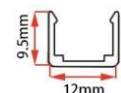

LWTG1305-1

Lighting Direction	Top Lighting
PCB Width(mm)	10
Weight(g/m)	56
Section size(mm)	5*13
Beam angle	120°

End cap with hole End cap no hole Plastic Clip

LWTG1505-1

Lighting Direction	Top Lighting
PCB Width(mm)	12
Weight(g/m)	61
Section size(mm)	5*15
Beam angle	120°

LWTG0606-1

Lighting Direction	Top Lighting
PCB Width(mm)	3
Weight(g/m)	42
Section size(mm)	6*6
Beam angle	180°

LWTG0808-1

Lighting Direction	Top Lighting
PCB Width(mm)	5
Weight(g/m)	56
Section size(mm)	8*0
Beam angle	120°
Aluminum Profile size	

End cap no hole End cap with hole Aluminum Clip

LWTG1010-1

Lighting Direction	Top Lighting
PCB Width(mm)	5/6
Weight(g/m)	112
Section size(mm)	10*10
Beam angle	120°
Aluminum Profile size	

End cap with hole End cap no hole Aluminum Clip Aluminum Profile Flexible Profile

LWTG1010-2

Lighting Direction 3 Sides Top Lighting

PCB Width(mm) 5/6

Weight(g/m) 116

Section size(mm) 10*10

Beam angle 180°

Aluminum Profile size

End cap with hole End cap no hole Aluminum Clip Aluminum Profile Flexible Profile