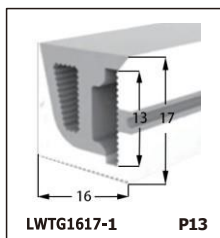

LED SILICONE NEON STRIP

CONTENTS

CONTENTS

CONTENTS

CONTENTS

LWTG1105-1

Lighting Direction	Top Lighting
PCB Width(mm)	8
Weight(g/m)	50
Section size(mm)	5*11
Beam angle	120°

End cap with hole End cap no hole Plastic Clip

LWTG1305-1

Lighting Direction	Top Lighting
PCB Width(mm)	10
Weight(g/m)	56
Section size(mm)	5*13
Beam angle	120°

End cap with hole End cap no hole Plastic Clip

LWTG1505-1

Lighting Direction	Top Lighting
PCB Width(mm)	12
Weight(g/m)	61
Section size(mm)	5*15
Beam angle	120°

LWTG0606-1

Lighting Direction	Top Lighting
PCB Width(mm)	3
Weight(g/m)	42
Section size(mm)	6*6
Beam angle	180°

LWTG0808-1

Lighting Direction	Top Lighting
PCB Width(mm)	5
Weight(g/m)	56
Section size(mm)	8*0
Beam angle	120°
Aluminum Profile size	