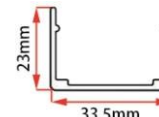

Weight(g/m) 180

Section size(mm) 20*10

Beam angle 120°

Aluminum Profile size 

LWTG2517-1

Lighting Direction	Top Lighting
PCB Width(mm)	15
Weight(g/m)	362
Section size(mm)	25*17
Beam angle	120°
Aluminum Profile size	

LWTG2720-1

Lighting Direction	Top Lighting
PCB Width(mm)	15
Weight(g/m)	400
Section size(mm)	27*20
Beam angle	120°
Aluminum Profile size	

LWTG3020-1

Lighting Direction Top Lighting

PCB Width(mm) 15

Weight(g/m) 476

Section size(mm) 30*20

Beam angle 120°

Aluminum Profile size

End cap with hole End cap no hole Aluminum Clip Aluminum Profile Flexible Profile

LWTG3020-2

Lighting Direction Top Lighting

PCB Width(mm) 15

Weight(g/m) 428

Section size(mm) 30*20

Beam angle 120°

Aluminum Profile size

End cap with hole End cap no hole Aluminum Clip Aluminum Profile Flexible Profile

LWTG3032-1

Lighting Direction Side Lighting

PCB Width(mm) 12/15