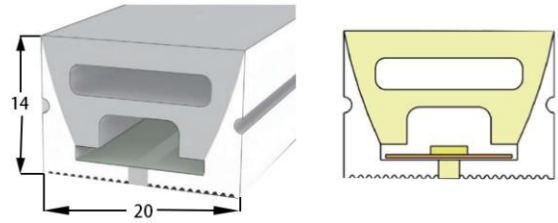

Weight(g/m) 232

Section size(mm) 16*17

Beam angle 120°

Aluminum Profile size

End cap with hole

End cap no hole

Aluminum Clip

Flexible Profile

LWTG2014-1

Lighting Direction Top Lighting

PCB Width(mm) 10/12

Weight(g/m) 255

Section size(mm) 20*14

Beam angle 180°

Aluminum Profile size 

LWTG2014-2

Lighting Direction 3 sidesTop Lighting

PCB Width(mm) 10/12

Weight(g/m) 251

Section size(mm) 20*14

Beam angle 180°

Aluminum Profile size 

LWTG2014-3

Lighting Direction	Top Lighting
PCB Width(mm)	10
Weight(g/m)	183
Section size(mm)	20*14
Beam angle	120°
Aluminum Profile size	