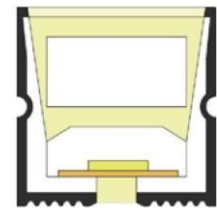

LWTG1010-6