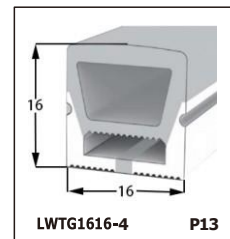

LED SILICONE NEON STRIP

CONTENTS

CONTENTS

CONTENTS

CONTENTS

LWTG1105-1

Lighting Direction	Top Lighting
PCB Width(mm)	8
Weight(g/m)	50
Section size(mm)	5*11
Beam angle	120°

End cap with hole End cap no hole Plastic Clip

LWTG1305-1

Lighting Direction	Top Lighting
PCB Width(mm)	10
Weight(g/m)	56
Section size(mm)	5*13
Beam angle	120°

End cap with hole End cap no hole Plastic Clip

LWTG1505-1

Lighting Direction	Top Lighting
PCB Width(mm)	12
Weight(g/m)	61
Section size(mm)	5*15
Beam angle	120°

LWTG0606-1

Lighting Direction	Top Lighting
PCB Width(mm)	3
Weight(g/m)	42
Section size(mm)	6*6
Beam angle	180°

LWTG0808-1

Lighting Direction	Top Lighting
PCB Width(mm)	5
Weight(g/m)	56
Section size(mm)	8*0
Beam angle	120°
Aluminum Profile size	