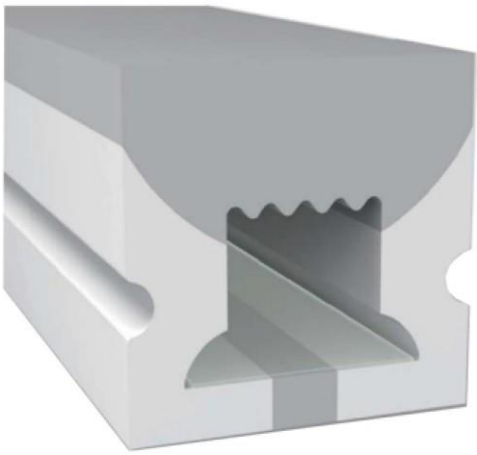

LWTG0606-1

Lighting Direction	Top Lighting
PCB Width(mm)	3
Weight(g/m)	42
Section size(mm)	6*6
Beam angle	180°

LWTG0808-1

Lighting Direction	Top Lighting
PCB Width(mm)	5
Weight(g/m)	56
Section size(mm)	8*0
Beam angle	120°
Aluminum Profile size	

End cap no hole End cap with hole Aluminum Clip

LWTG1010-1

Lighting Direction	Top Lighting
PCB Width(mm)	5/6
Weight(g/m)	112
Section size(mm)	10*10
Beam angle	120°
Aluminum Profile size	

End cap with hole End cap no hole Aluminum Clip Aluminum Profile Flexible Profile

LWTG1010-2

Lighting Direction 3 Sides Top Lighting

PCB Width(mm) 5/6

Weight(g/m) 116

Section size(mm) 10*10

Beam angle 180°

Aluminum Profile size

End cap with hole End cap no hole Aluminum Clip Aluminum Profile Flexible Profile