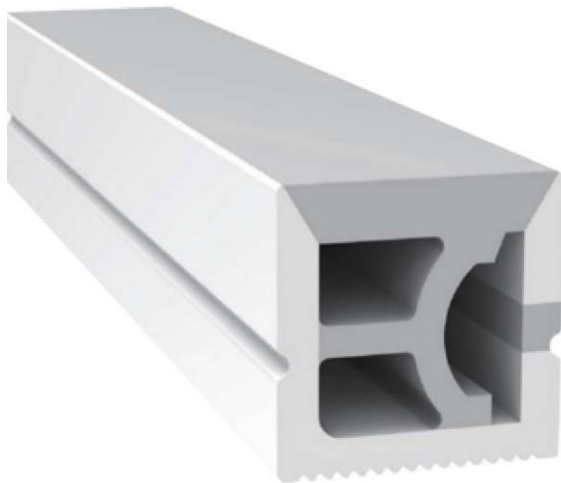

LWTG1414-3

Lighting Direction	Side Lighting
PCB Width(mm)	8
Weight(g/m)	163
Section size(mm)	14*14
Beam angle	120°
Aluminum Profile size