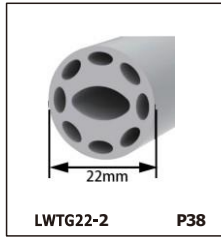

LED SILICONE NEON STRIP

CONTENTS

CONTENTS

CONTENTS

CONTENTS

LWTG1105-1

Lighting Direction	Top Lighting
PCB Width(mm)	8
Weight(g/m)	50
Section size(mm)	5*11
Beam angle	120°

End cap with hole End cap no hole Plastic Clip

LWTG1305-1

Lighting Direction	Top Lighting
PCB Width(mm)	10
Weight(g/m)	56
Section size(mm)	5*13
Beam angle	120°

End cap with hole End cap no hole Plastic Clip

LWTG1505-1

Lighting Direction	Top Lighting
PCB Width(mm)	12
Weight(g/m)	61
Section size(mm)	5*15
Beam angle	120°

LWTG0606-1

Lighting Direction	Top Lighting
PCB Width(mm)	3
Weight(g/m)	42
Section size(mm)	6*6
Beam angle	180°

LWTG0808-1

Lighting Direction	Top Lighting
PCB Width(mm)	5
Weight(g/m)	56
Section size(mm)	8*0
Beam angle	120°
Aluminum Profile size	

LWTG1010-2

Lighting Direction 3 Sides Top Lighting

PCB Width(mm) 5/6

Weight(g/m) 116

Section size(mm) 10*10

Beam angle 180°

Aluminum Profile size

End cap with hole End cap no hole Aluminum Clip Aluminum Profile Flexible Profile