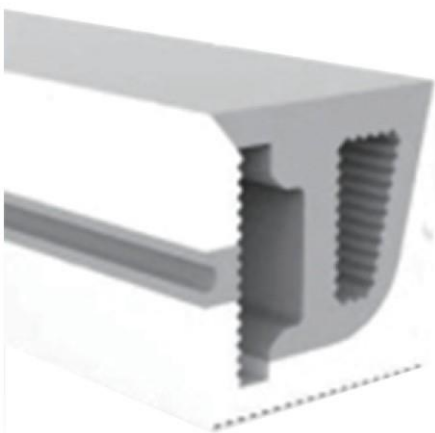

End cap with hole End cap no hole Aluminum Clip Aluminum Profile Flexible Profile

LWTG1616-4

Lighting Direction 3 sides Top Lighting

PCB Width(mm) 10

Weight(g/m) 198

Section size(mm) 16*16

Beam angle 180°

Aluminum Profile size

End cap with hole

End cap no hole

Aluminum Clip

Aluminum Profile

Flexible Profile

LWTG1617-1

Lighting Direction Side Lighting

PCB Width(mm) 12

Weight(g/m) 232

Section size(mm) 16*17

Beam angle 120°

Aluminum Profile size

End cap with hole

End cap no hole

Aluminum Clip

Flexible Profile