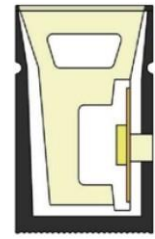

LWTG1220-4