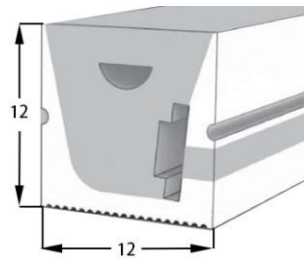

LWTG1212-2

Lighting Direction 3 Sides Top Lighting

PCB Width(mm) 8

Weight(g/m) 125

Section size(mm) 12*12

Beam angle 180°

Aluminum Profile size

LWTG1212-3

Lighting Direction Top Lighting

PCB Width(mm) 8

Weight(g/m) 114

Section size(mm) 12*12

Beam angle 120°

Aluminum Profile size

LWTG1212-4

Lighting Direction	Side Lighting
PCB Width(mm)	5
Weight(g/m)	166
Section size(mm)	12*12
Beam angle	120°
Aluminum Profile size	

LWTG1212-8

Lighting Direction	Side Lighting
PCB Width(mm)	8
Weight(g/m)	135
Section size(mm)	12*12
Beam angle	120°
Aluminum Profile size	

LWTG1215-1

Lighting Direction	Side Lighting
PCB Width(mm)	8
Weight(g/m)	180
Section size(mm)	12*15
Beam angle	120°
Aluminum Profile size	

LWTG1414-2

Lighting Direction	3 sides Top Lighting
PCB Width(mm)	10
Weight(g/m)	147
Section size(mm)	14*14
Beam angle	180°
Aluminum Profile size	

LWTG1414-1

Lighting Direction	Top Lighting
PCB Width(mm)	10
Weight(g/m)	145
Section size(mm)	14*14
Beam angle	120°
Aluminum Profile size	