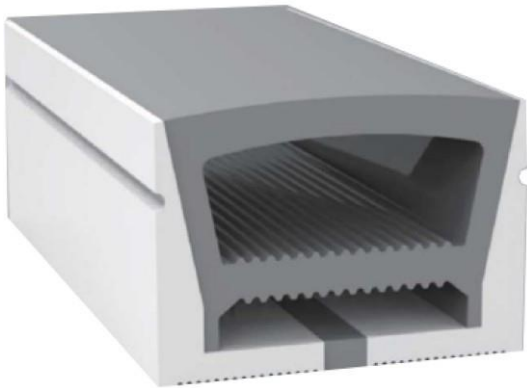

Weight(g/m) 180

Section size(mm) 20*10

Beam angle 120°

Aluminum Profile size 

LWTG2517-1

Lighting Direction	Top Lighting
PCB Width(mm)	15
Weight(g/m)	362
Section size(mm)	25*17
Beam angle	120°
Aluminum Profile size	