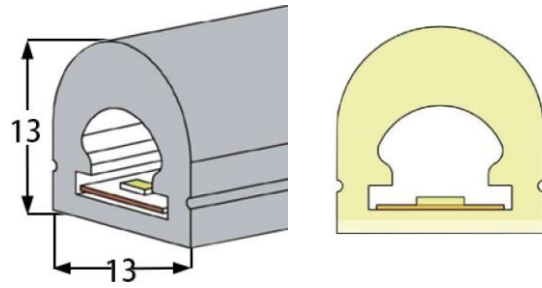

LWTG1225-2

Lighting Direction Side Lighting

PCB Width(mm) 10

Weight(g/m) 243

Section size(mm) 12*25

Beam angle 270°

Aluminum Profile size

LWTG1525-1

Lighting Direction 3 sides Top Lighting

PCB Width(mm) 10

Weight(g/m) 320

Section size(mm) 15*25

Beam angle 180°

LWTG1313-1

Lighting Direction	Top Lighting
PCB Width(mm)	8
Weight(g/m)	142
Section size(mm)	13*13
Beam angle	180°

LWTG1513-1

Lighting Direction	Top Lighting
PCB Width(mm)	10
Weight(g/m)	143
Section size(mm)	13*15
Beam angle	180°

LWTG13-1

Lighting Direction	Top Lighting
PCB Width(mm)	5
Weight(g/m)	136
Section size(mm)	∅13
Beam angle	270°