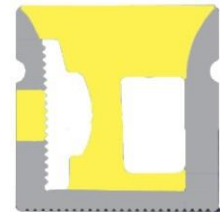

LWTG1010-4

Lighting Direction	Side Lighting
PCB Width(mm)	6
Weight(g/m)	84
Section size(mm)	10*10
Beam angle	120°
Aluminum Profile size	

LWTG1212-1

Lighting Direction	Top Lighting
PCB Width(mm)	8
Weight(g/m)	138
Section size(mm)	12*12
Beam angle	120°
Aluminum Profile size	

Lighting Direction Top Lighting

PCB Width(mm) 8

Weight(g/m) 114

Section size(mm) 12*12

Beam angle 120°

Aluminum Profile size

LWTG1212-4

Lighting Direction	Side Lighting
PCB Width(mm)	5
Weight(g/m)	166
Section size(mm)	12*12
Beam angle	120°
Aluminum Profile size	

LWTG1212-8

Lighting Direction	Side Lighting
PCB Width(mm)	8
Weight(g/m)	135
Section size(mm)	12*12
Beam angle	120°
Aluminum Profile size	

LWTG1215-1

Lighting Direction	Side Lighting
PCB Width(mm)	8
Weight(g/m)	180
Section size(mm)	12*15
Beam angle	120°
Aluminum Profile size	

LWTG1414-2

Lighting Direction	3 sides Top Lighting
PCB Width(mm)	10
Weight(g/m)	147
Section size(mm)	14*14
Beam angle	180°
Aluminum Profile size	

LWTG1414-1

Lighting Direction	Top Lighting
PCB Width(mm)	10
Weight(g/m)	145
Section size(mm)	14*14
Beam angle	120°
Aluminum Profile size	