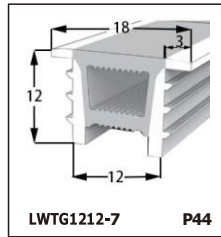

LED SILICONE NEON STRIP

CONTENTS

CONTENTS

CONTENTS

CONTENTS

LWTG1105-1

Lighting Direction	Top Lighting
PCB Width(mm)	8
Weight(g/m)	50
Section size(mm)	5*11
Beam angle	120°

End cap with hole End cap no hole Plastic Clip

LWTG1305-1

Lighting Direction	Top Lighting
PCB Width(mm)	10
Weight(g/m)	56
Section size(mm)	5*13
Beam angle	120°

End cap with hole End cap no hole Plastic Clip

LWTG1505-1

Lighting Direction	Top Lighting
PCB Width(mm)	12
Weight(g/m)	61
Section size(mm)	5*15
Beam angle	120°

LWTG0606-1

Lighting Direction	Top Lighting
PCB Width(mm)	3
Weight(g/m)	42
Section size(mm)	6*6
Beam angle	180°

LWTG0808-1

Lighting Direction	Top Lighting
PCB Width(mm)	5
Weight(g/m)	56
Section size(mm)	8*0
Beam angle	120°
Aluminum Profile size	